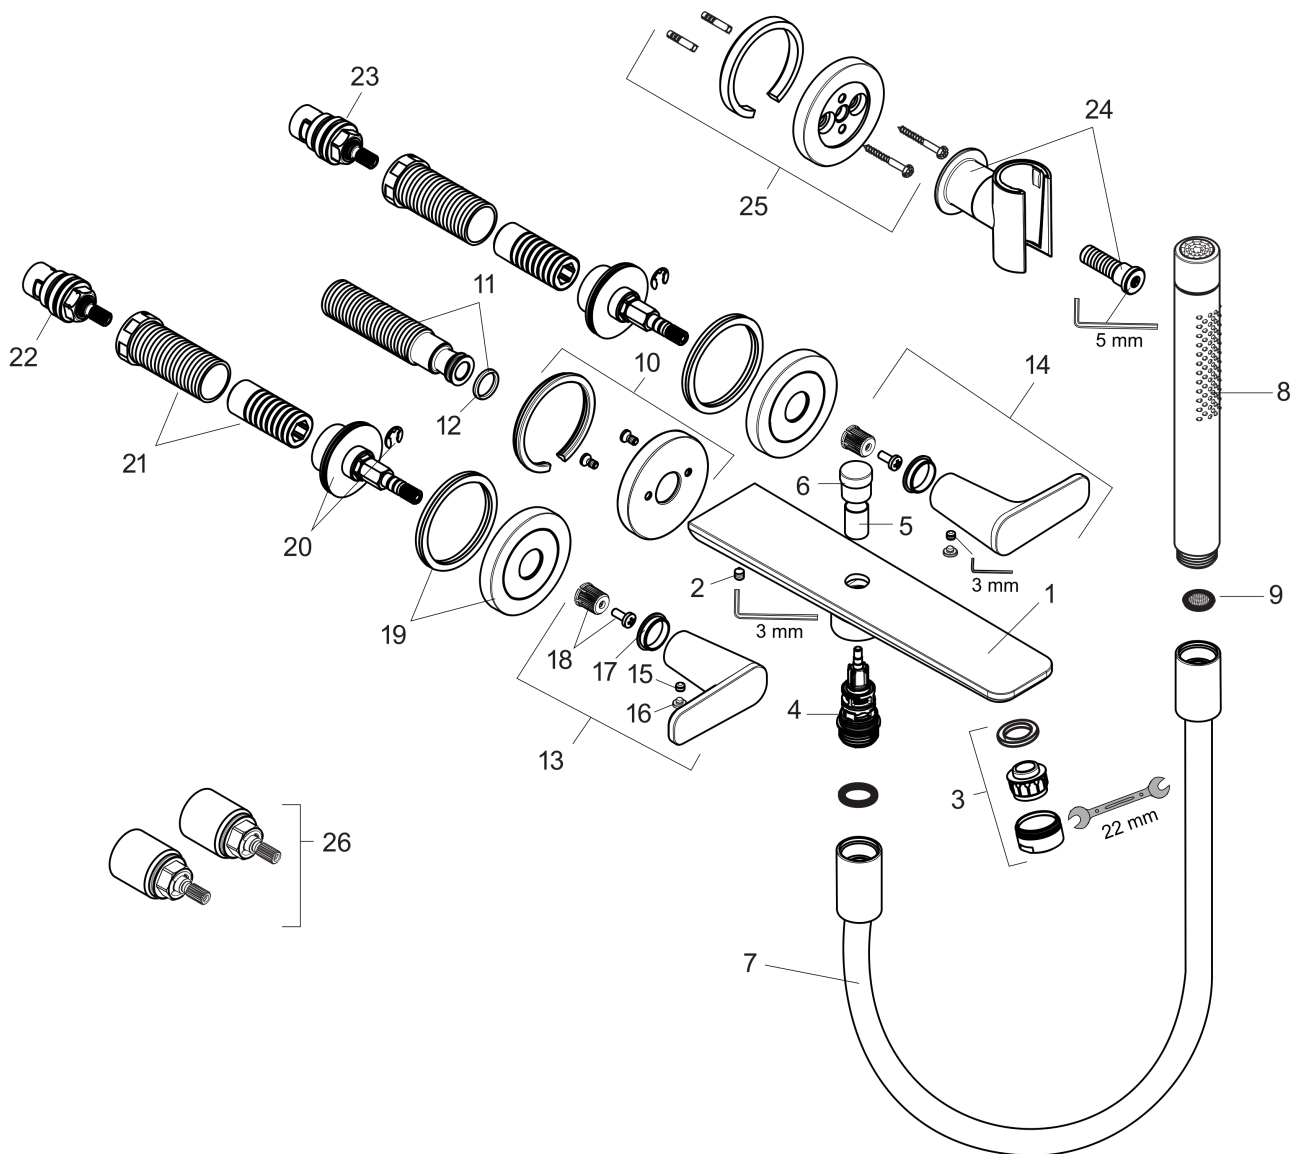

AXOR Citterio C
3-Hole Wall-Mounted Tub Filler with 1.75 GPM Handshower and Holder- Cubic Cut
 Finish: **Brushed Gold Optic** Part no. : **49481251**

Exploded drawing

Year of production: >02/25

AXOR Citterio C
3-Hole Wall-Mounted Tub Filler with 1.75 GPM Handshower and Holder- Cubic Cut
 Finish: **Brushed Gold Optic** Part no. : **49481251**

Spare parts list

Year of production: >02/25

Pos.		Part no.	Price	PU
1	spout cpl.	87825250	-	1
2	hollow set screw M5x6	94810000	-	1
3	aerator M24x1 (38 l/min)	95871250	-	1
4	selector	97978000	-	1
5	sleeve	97979250	-	1
6	diverter knob	97981000	-	1
7	shower hose 1,25 m	28228250	-	1
8	handshower	04486250	-	1
9	filter packing	94246000	-	1
10	escutcheon for spout	87794250	-	1
11	connecting thread G½	95626000	-	1
12	O-ring 13x2	98128000	-	1
13	handle	87793251	-	1
14	handle for cold water	87035251	-	1
15	hollow set screw M6x5	98447000	-	1
16	screw cover	93983000	-	1
17	set of color-rings cold / hot water	98927000	-	1
18	handle fixing set	98932000	-	1
19	escutcheon for handle	87791250	-	1
20	nut	87142000	-	1
21	fixing set	96393000	-	1
22	shut off unit left closing	96351001	-	1
23	shut off unit right closing	96350001	-	1
24	shower holder, assy	97705250	-	1
25	escutcheon	97716250	-	1
26	extension 25 mm	96259000	-	1
a	base body	10303181	-	1