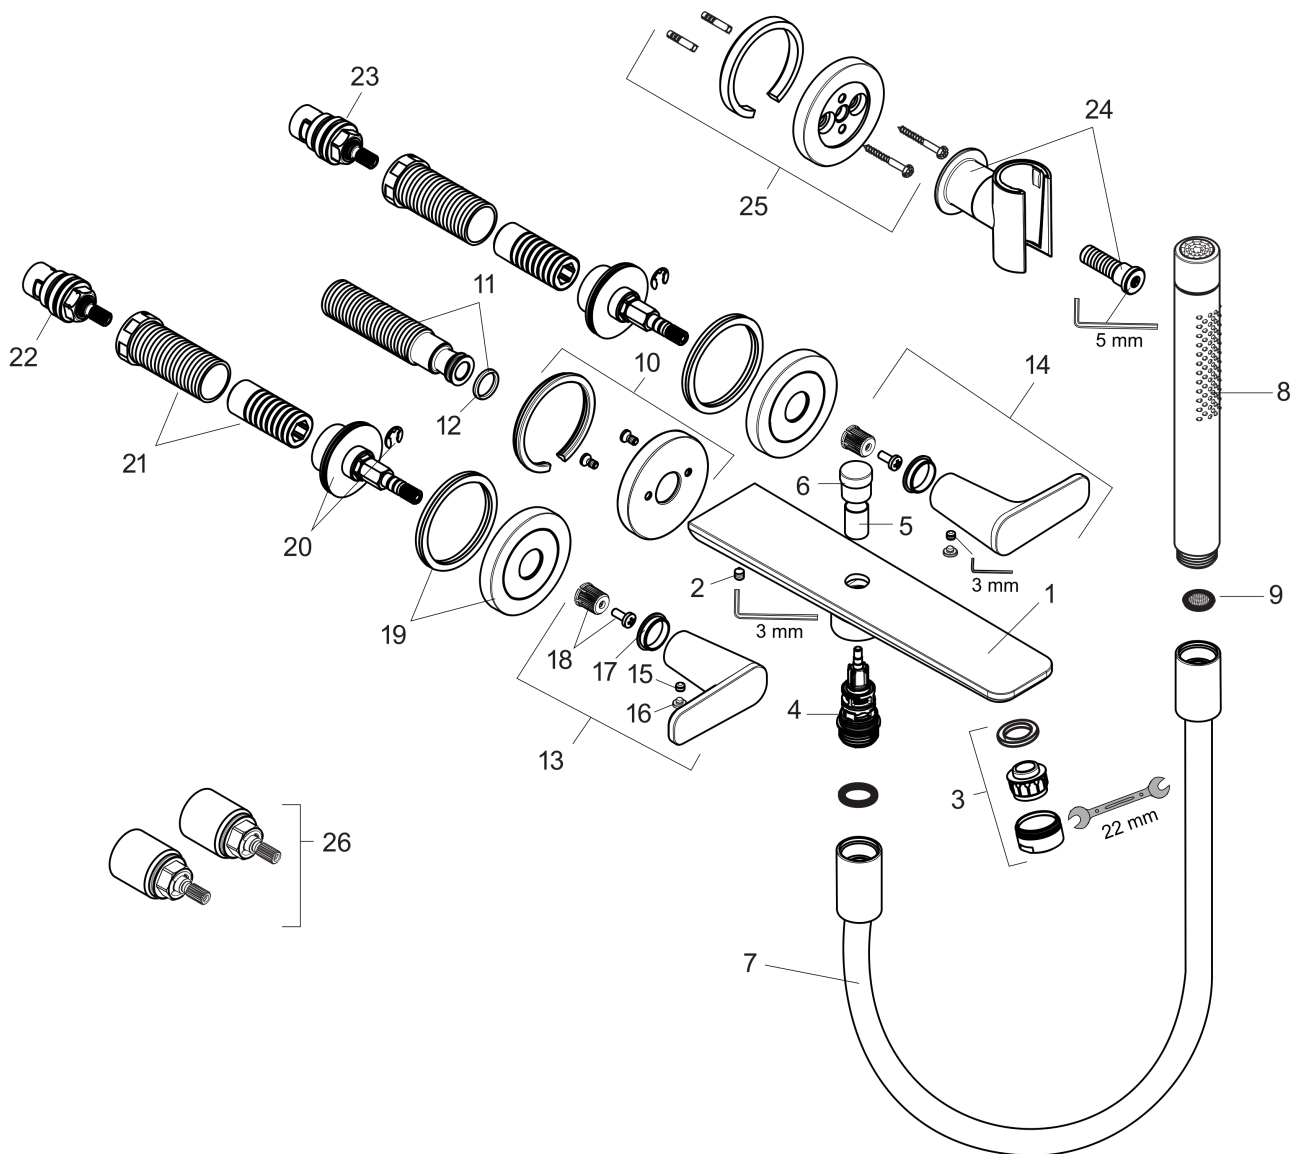

AXOR Citterio C
3-Hole Wall-Mounted Tub Filler with 1.75 GPM Handshower and Holder- Cubic Cut
 Finish: **Matte Black** Part no. : **49481671**

Exploded drawing

Year of production: >02/25

AXOR Citterio C
3-Hole Wall-Mounted Tub Filler with 1.75 GPM Handshower and Holder- Cubic Cut
 Finish: **Matte Black** Part no. : **49481671**

Spare parts list

Year of production: >02/25

| Pos. | | Part no. | Price | PU |
|------|-------------------------------------|----------|-------|----|
| 1 | spout cpl. | 87825670 | - | 1 |
| 2 | hollow set screw M5x6 | 94810000 | - | 1 |
| 3 | aerator M24x1 (38 l/min) | 95871670 | - | 1 |
| 4 | selector | 97978000 | - | 1 |
| 5 | sleeve | 97979670 | - | 1 |
| 6 | diverter knob | 97981670 | - | 1 |
| 7 | shower hose 1,25 m | 28228670 | - | 1 |
| 8 | handshower | 04486670 | - | 1 |
| 9 | filter packing | 94246000 | - | 1 |
| 10 | escutcheon for spout | 87794670 | - | 1 |
| 11 | connecting thread G½ | 95626000 | - | 1 |
| 12 | O-ring 13x2 | 98128000 | - | 1 |
| 13 | handle | 87793671 | - | 1 |
| 14 | handle for cold water | 87035671 | - | 1 |
| 15 | hollow set screw M6x5 | 98447000 | - | 1 |
| 16 | screw cover | 93983000 | - | 1 |
| 17 | set of color-rings cold / hot water | 98927000 | - | 1 |
| 18 | handle fixing set | 98932000 | - | 1 |
| 19 | escutcheon for handle | 87791670 | - | 1 |
| 20 | nut | 87142000 | - | 1 |
| 21 | fixing set | 96393000 | - | 1 |
| 22 | shut off unit left closing | 96351001 | - | 1 |
| 23 | shut off unit right closing | 96350001 | - | 1 |
| 24 | shower holder, assy | 97705670 | - | 1 |
| 25 | escutcheon | 97716670 | - | 1 |
| 26 | extension 25 mm | 96259000 | - | 1 |
| a | base body | 10303181 | - | 1 |