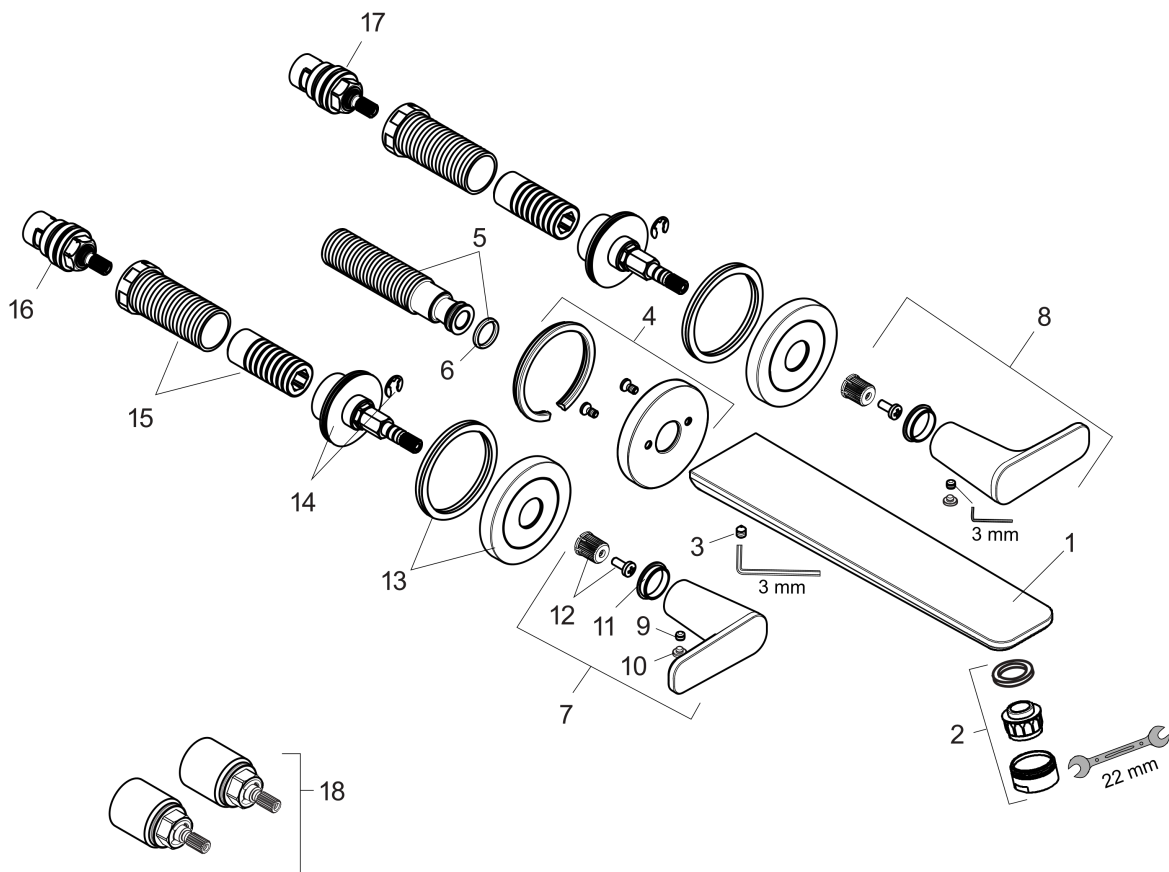

AXOR Citterio C
3-Hole Wall-Mounted Tub Filler
 Finish: **Chrome** Part no. : **49482001**

Features

- Spray type faucet: Aerated spray
- Maximum flow rate: 5.3 GPM
- 90-degree ceramic valves

Item details

List Price \$ 1,000.00

Technology

Compliance / Sustainability

Product image

Scale drawing

AXOR Citterio C
3-Hole Wall-Mounted Tub Filler
Finish: **Chrome** Part no. : **49482001**

Exploded drawing

Year of production: >02/25

AXOR Citterio C
3-Hole Wall-Mounted Tub Filler
 Finish: **Chrome** Part no. : **49482001**

Spare parts list

Year of production: >02/25

Pos.		Part no.	Price	PU
1	spout cpl.	87789000	-	1
2	aerator M24x1 (38 l/min)	95871000	-	1
3	hollow set screw M5x6	94810000	-	1
4	escutcheon for spout	87794000	-	1
5	connecting thread G½	95626000	-	1
6	O-ring 13x2	98128000	-	1
7	handle	87792001	-	1
8	handle for cold water	87034001	-	1
9	hollow set screw M6x5	98447000	-	1
10	screw cover	93983000	-	1
11	set of color-rings cold / hot water	98927000	-	1
12	handle fixing set	98932000	-	1
13	escutcheon for handle	87791000	-	1
14	nut	87142000	-	1
15	fixing set	96393000	-	1
16	shut off unit left closing	96351001	-	1
17	shut off unit right closing	96350001	-	1
18	extension 25 mm	96259000	-	1
a	base body	10303181	-	1