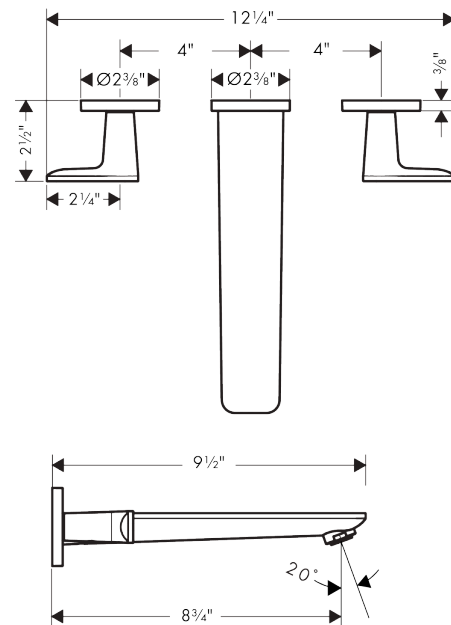

AXOR Citterio C
3-Hole Wall-Mounted Tub Filler
 Finish: **Chrome** Part no. : **49482001**

Features

- Spray type faucet: Aerated spray
- Maximum flow rate: 5.3 GPM
- 90-degree ceramic valves

Item details

List Price \$ 1,000.00

Technology

Compliance / Sustainability

Product image

Scale drawing

AXOR Citterio C
3-Hole Wall-Mounted Tub Filler
Finish: **Chrome** Part no. : **49482001**

Exploded drawing

Year of production: >02/25

AXOR Citterio C
3-Hole Wall-Mounted Tub Filler
 Finish: **Chrome** Part no. : **49482001**

Spare parts list

Year of production: >02/25

Pos.		Part no.	Price	PU
1	spout cpl.	87789000	-	1
2	aerator M24x1 (38 l/min)	95871000	-	1
3	hollow set screw M5x6	94810000	-	1
4	escutcheon for spout	87794000	-	1
5	connecting thread G½	95626000	-	1
6	O-ring 13x2	98128000	-	1
7	handle	87792001	-	1
8	handle for cold water	87034001	-	1
9	hollow set screw M6x5	98447000	-	1
10	screw cover	93983000	-	1
11	set of color-rings cold / hot water	98927000	-	1
12	handle fixing set	98932000	-	1
13	escutcheon for handle	87791000	-	1
14	nut	87142000	-	1
15	fixing set	96393000	-	1
16	shut off unit left closing	96351001	-	1
17	shut off unit right closing	96350001	-	1
18	extension 25 mm	96259000	-	1
a	base body	10303181	-	1