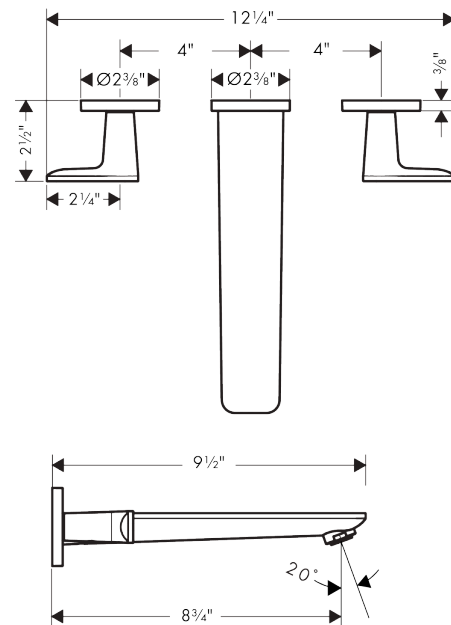

AXOR Citterio C
3-Hole Wall-Mounted Tub Filler
 Finish: **Brushed Gold Optic** Part no. : **49482251**

Features

- Spray type faucet: Aerated spray
- Maximum flow rate: 5.3 GPM
- 90-degree ceramic valves

Item details

List Price \$ 1,320.00

Technology

Compliance / Sustainability

Product image

Scale drawing

AXOR Citterio C
3-Hole Wall-Mounted Tub Filler
Finish: **Brushed Gold Optic** Part no. : **49482251**

Exploded drawing

Year of production: >02/25

AXOR Citterio C

3-Hole Wall-Mounted Tub Filler

Finish: **Brushed Gold Optic** Part no. : **49482251**

Spare parts list

Year of production: >02/25

Pos.		Part no.	Price	PU
1	spout cpl.	87789250	-	1
2	aerator M24x1 (38 l/min)	95871250	-	1
3	hollow set screw M5x6	94810000	-	1
4	escutcheon for spout	87794250	-	1
5	connecting thread G½	95626000	-	1
6	O-ring 13x2	98128000	-	1
7	handle	87792251	-	1
8	handle for cold water	87034251	-	1
9	hollow set screw M6x5	98447000	-	1
10	screw cover	93983000	-	1
11	set of color-rings cold / hot water	98927000	-	1
12	handle fixing set	98932000	-	1
13	escutcheon for handle	87791250	-	1
14	nut	87142000	-	1
15	fixing set	96393000	-	1
16	shut off unit left closing	96351001	-	1
17	shut off unit right closing	96350001	-	1
18	extension 25 mm	96259000	-	1
a	base body	10303181	-	1