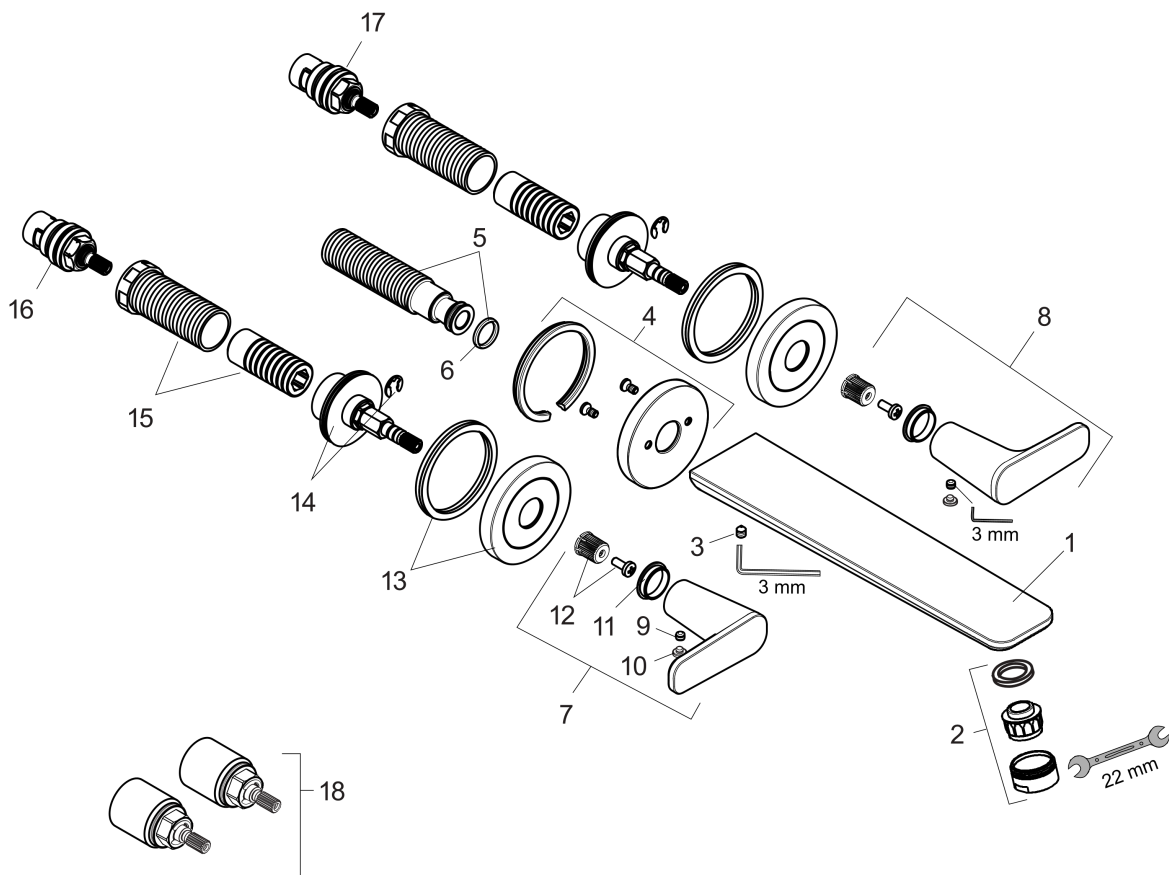

AXOR Citterio C
3-Hole Wall-Mounted Tub Filler
 Finish: **Brushed Gold Optic** Part no. : **49482251**

Features

- Spray type faucet: Aerated spray
- Maximum flow rate: 5.3 GPM
- 90-degree ceramic valves

Item details

List Price \$ 1,320.00

Technology

Compliance / Sustainability

Product image

Scale drawing

AXOR Citterio C
3-Hole Wall-Mounted Tub Filler
Finish: **Brushed Gold Optic** Part no. : **49482251**

Exploded drawing

Year of production: >02/25

AXOR Citterio C

3-Hole Wall-Mounted Tub Filler

Finish: **Brushed Gold Optic** Part no. : **49482251**

Spare parts list

Year of production: >02/25

Pos.		Part no.	Price	PU
1	spout cpl.	87789250	-	1
2	aerator M24x1 (38 l/min)	95871250	-	1
3	hollow set screw M5x6	94810000	-	1
4	escutcheon for spout	87794250	-	1
5	connecting thread G½	95626000	-	1
6	O-ring 13x2	98128000	-	1
7	handle	87792251	-	1
8	handle for cold water	87034251	-	1
9	hollow set screw M6x5	98447000	-	1
10	screw cover	93983000	-	1
11	set of color-rings cold / hot water	98927000	-	1
12	handle fixing set	98932000	-	1
13	escutcheon for handle	87791250	-	1
14	nut	87142000	-	1
15	fixing set	96393000	-	1
16	shut off unit left closing	96351001	-	1
17	shut off unit right closing	96350001	-	1
18	extension 25 mm	96259000	-	1
a	base body	10303181	-	1