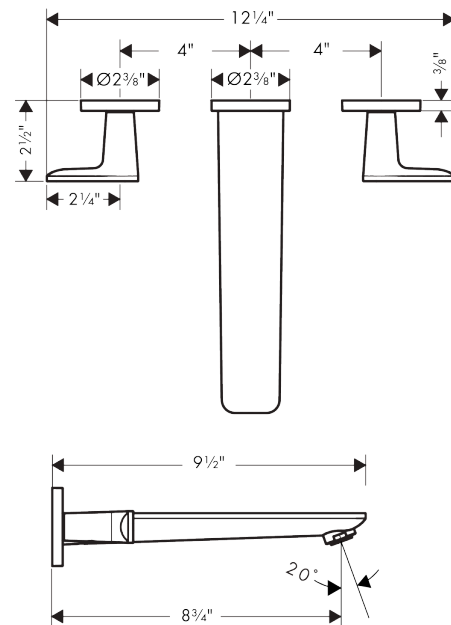

AXOR Citterio C
3-Hole Wall-Mounted Tub Filler
 Finish: **Brushed Black Chrome**

Part no. : **49482341**

Features

- Spray type faucet: Aerated spray
- Maximum flow rate: 5.3 GPM
- 90-degree ceramic valves

Item details

List Price \$ 1,320.00

Technology

Compliance / Sustainability

Product image

Scale drawing

AXOR Citterio C
3-Hole Wall-Mounted Tub Filler
Finish: **Brushed Black Chrome** Part no. : **49482341**

Exploded drawing

Year of production: >02/25

AXOR Citterio C
3-Hole Wall-Mounted Tub Filler

 Finish: **Brushed Black Chrome** Part no. : **49482341**

Spare parts list

Year of production: >02/25

Pos.		Part no.	Price	PU
1	spout cpl.	87789340	-	1
2	aerator M24x1 (38 l/min)	95871340	-	1
3	hollow set screw M5x6	94810000	-	1
4	escutcheon for spout	87794340	-	1
5	connecting thread G½	95626000	-	1
6	O-ring 13x2	98128000	-	1
7	handle	87792341	-	1
8	handle for cold water	87034341	-	1
9	hollow set screw M6x5	98447000	-	1
10	screw cover	93983000	-	1
11	set of color-rings cold / hot water	98927000	-	1
12	handle fixing set	98932000	-	1
13	escutcheon for handle	87791340	-	1
14	nut	87142000	-	1
15	fixing set	96393000	-	1
16	shut off unit left closing	96351001	-	1
17	shut off unit right closing	96350001	-	1
18	extension 25 mm	96259000	-	1
a	base body	10303181	-	1