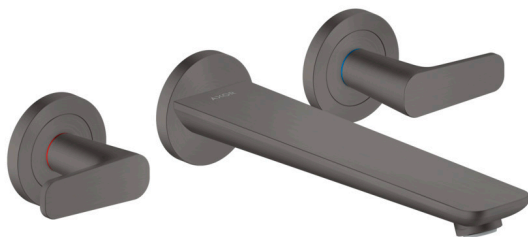

AXOR Citterio C
3-Hole Wall-Mounted Tub Filler
 Finish: **Brushed Black Chrome**

Part no. : **49482341**

Features

- Spray type faucet: Aerated spray
- Maximum flow rate: 5.3 GPM
- 90-degree ceramic valves

Item details

List Price \$ 1,320.00

Technology

Compliance / Sustainability

Product image

Scale drawing

AXOR Citterio C
3-Hole Wall-Mounted Tub Filler
Finish: **Brushed Black Chrome** Part no. : **49482341**

Exploded drawing

Year of production: >02/25

AXOR Citterio C
3-Hole Wall-Mounted Tub Filler

 Finish: **Brushed Black Chrome** Part no. : **49482341**

Spare parts list

Year of production: >02/25

Pos.		Part no.	Price	PU
1	spout cpl.	87789340	-	1
2	aerator M24x1 (38 l/min)	95871340	-	1
3	hollow set screw M5x6	94810000	-	1
4	escutcheon for spout	87794340	-	1
5	connecting thread G½	95626000	-	1
6	O-ring 13x2	98128000	-	1
7	handle	87792341	-	1
8	handle for cold water	87034341	-	1
9	hollow set screw M6x5	98447000	-	1
10	screw cover	93983000	-	1
11	set of color-rings cold / hot water	98927000	-	1
12	handle fixing set	98932000	-	1
13	escutcheon for handle	87791340	-	1
14	nut	87142000	-	1
15	fixing set	96393000	-	1
16	shut off unit left closing	96351001	-	1
17	shut off unit right closing	96350001	-	1
18	extension 25 mm	96259000	-	1
a	base body	10303181	-	1