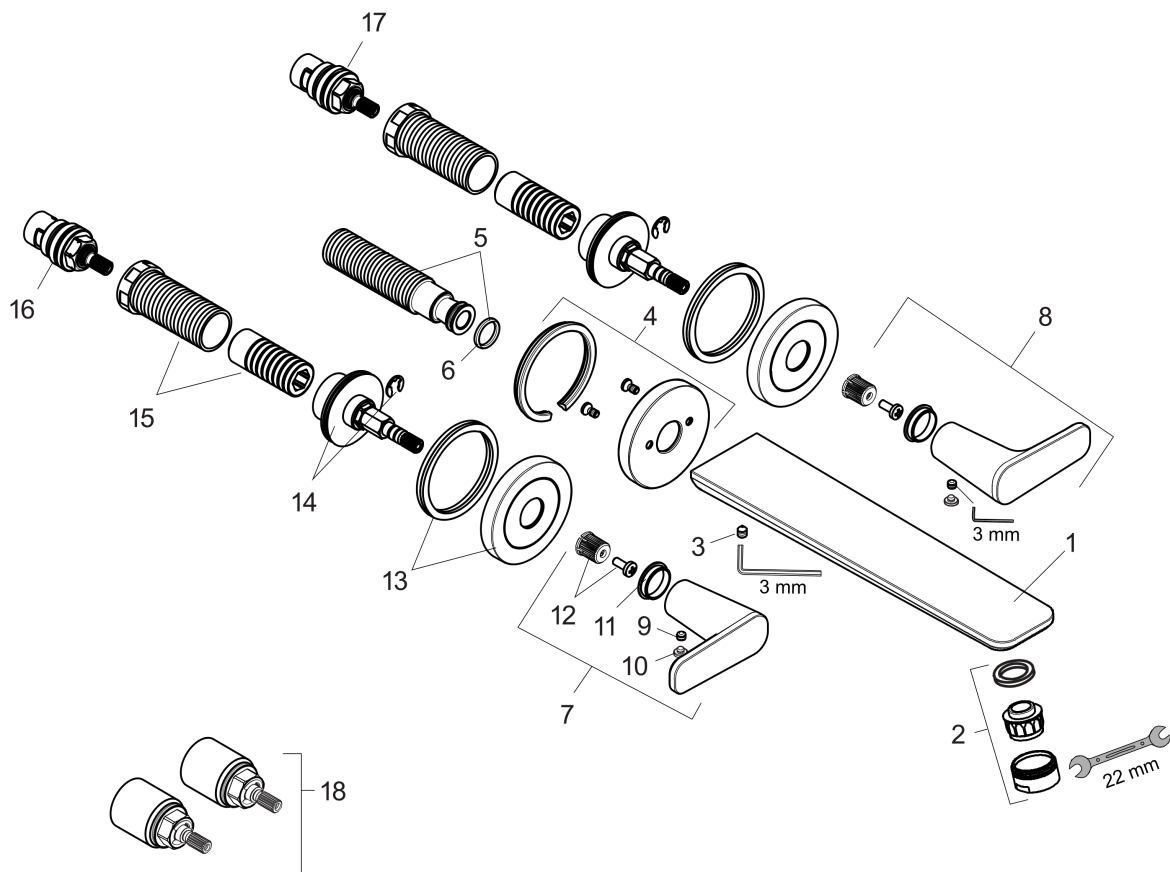

AXOR Citterio C
3-Hole Wall-Mounted Tub Filler
 Finish: **Brushed Black Chrome**

Part no. : **49482341**

Features

- Spray type faucet: Aerated spray
- Maximum flow rate: 5.3 GPM
- 90-degree ceramic valves

Item details

List Price \$ 1,320.00

Technology

Compliance / Sustainability

Product image

Scale drawing

AXOR Citterio C
3-Hole Wall-Mounted Tub Filler
Finish: **Brushed Black Chrome** Part no. : **49482341**

Exploded drawing

Year of production: >02/25

AXOR Citterio C
3-Hole Wall-Mounted Tub Filler

 Finish: **Brushed Black Chrome** Part no. : **49482341**

Spare parts list

Year of production: >02/25

Pos.		Part no.	Price	PU
1	spout cpl.	87789340	-	1
2	aerator M24x1 (38 l/min)	95871340	-	1
3	hollow set screw M5x6	94810000	-	1
4	escutcheon for spout	87794340	-	1
5	connecting thread G½	95626000	-	1
6	O-ring 13x2	98128000	-	1
7	handle	87792341	-	1
8	handle for cold water	87034341	-	1
9	hollow set screw M6x5	98447000	-	1
10	screw cover	93983000	-	1
11	set of color-rings cold / hot water	98927000	-	1
12	handle fixing set	98932000	-	1
13	escutcheon for handle	87791340	-	1
14	nut	87142000	-	1
15	fixing set	96393000	-	1
16	shut off unit left closing	96351001	-	1
17	shut off unit right closing	96350001	-	1
18	extension 25 mm	96259000	-	1
a	base body	10303181	-	1