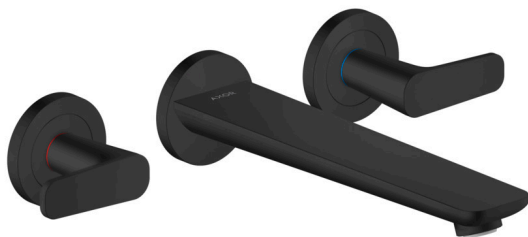

AXOR Citterio C
3-Hole Wall-Mounted Tub Filler
 Finish: **Matte Black** Part no. : **49482671**

Features

- Spray type faucet: Aerated spray
- Maximum flow rate: 5.3 GPM
- 90-degree ceramic valves

Item details

List Price \$ 1,320.00

Technology

Compliance / Sustainability

Product image

Scale drawing

AXOR Citterio C
3-Hole Wall-Mounted Tub Filler
 Finish: **Matte Black** Part no. : **49482671**

Exploded drawing

Year of production: >02/25

AXOR Citterio C
3-Hole Wall-Mounted Tub Filler
 Finish: **Matte Black** Part no. : **49482671**

Spare parts list

Year of production: >02/25

Pos.		Part no.	Price	PU
1	spout cpl.	87789670	-	1
2	aerator M24x1 (38 l/min)	95871670	-	1
3	hollow set screw M5x6	94810000	-	1
4	escutcheon for spout	87794670	-	1
5	connecting thread G½	95626000	-	1
6	O-ring 13x2	98128000	-	1
7	handle	87792671	-	1
8	handle for cold water	87034671	-	1
9	hollow set screw M6x5	98447000	-	1
10	screw cover	93983000	-	1
11	set of color-rings cold / hot water	98927000	-	1
12	handle fixing set	98932000	-	1
13	escutcheon for handle	87791670	-	1
14	nut	87142000	-	1
15	fixing set	96393000	-	1
16	shut off unit left closing	96351001	-	1
17	shut off unit right closing	96350001	-	1
18	extension 25 mm	96259000	-	1
a	base body	10303181	-	1