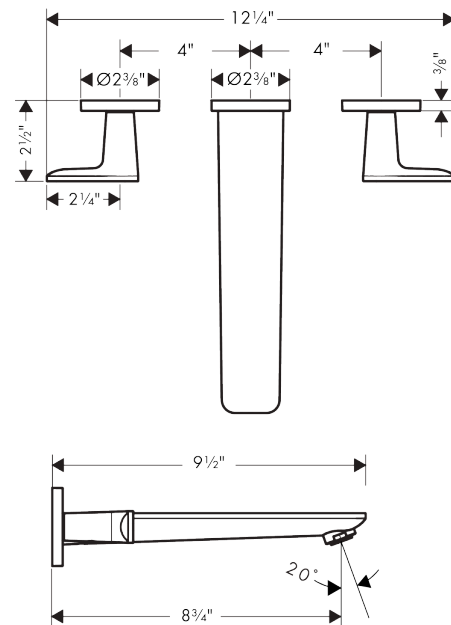

AXOR Citterio C
3-Hole Wall-Mounted Tub Filler
 Finish: **Matte Black** Part no. : **49482671**

Features

- Spray type faucet: Aerated spray
- Maximum flow rate: 5.3 GPM
- 90-degree ceramic valves

Item details

List Price \$ 1,320.00

Technology

Compliance / Sustainability

Product image

Scale drawing

AXOR Citterio C
3-Hole Wall-Mounted Tub Filler
 Finish: **Matte Black** Part no. : **49482671**

Exploded drawing

Year of production: >02/25

AXOR Citterio C
3-Hole Wall-Mounted Tub Filler
 Finish: **Matte Black** Part no. : **49482671**

Spare parts list

Year of production: >02/25

Pos.		Part no.	Price	PU
1	spout cpl.	87789670	-	1
2	aerator M24x1 (38 l/min)	95871670	-	1
3	hollow set screw M5x6	94810000	-	1
4	escutcheon for spout	87794670	-	1
5	connecting thread G½	95626000	-	1
6	O-ring 13x2	98128000	-	1
7	handle	87792671	-	1
8	handle for cold water	87034671	-	1
9	hollow set screw M6x5	98447000	-	1
10	screw cover	93983000	-	1
11	set of color-rings cold / hot water	98927000	-	1
12	handle fixing set	98932000	-	1
13	escutcheon for handle	87791670	-	1
14	nut	87142000	-	1
15	fixing set	96393000	-	1
16	shut off unit left closing	96351001	-	1
17	shut off unit right closing	96350001	-	1
18	extension 25 mm	96259000	-	1
a	base body	10303181	-	1