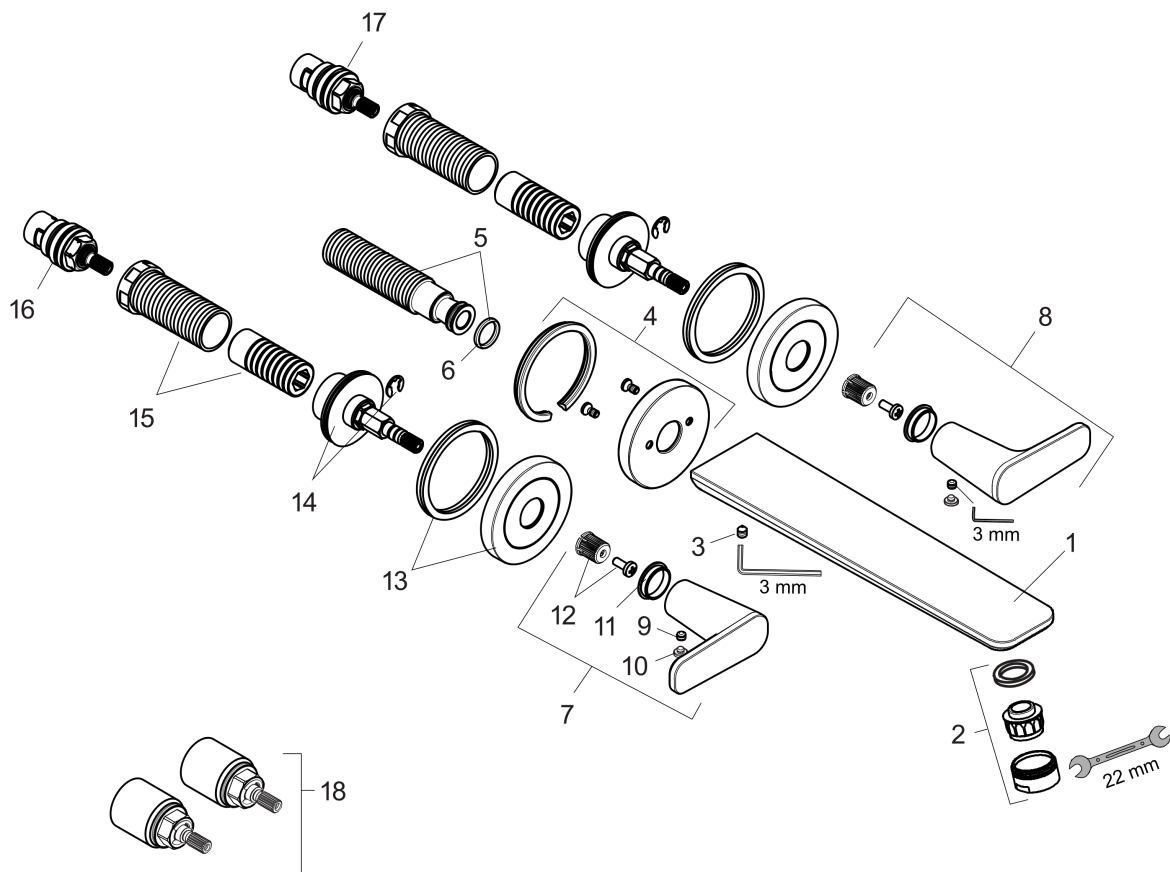

AXOR Citterio C
3-Hole Wall-Mounted Tub Filler
 Finish: **Matte Black** Part no. : **49482671**

Features

- Spray type faucet: Aerated spray
- Maximum flow rate: 5.3 GPM
- 90-degree ceramic valves

Item details

List Price \$ 1,320.00

Technology

Compliance / Sustainability

Product image

Scale drawing

AXOR Citterio C
3-Hole Wall-Mounted Tub Filler
 Finish: **Matte Black** Part no. : **49482671**

Exploded drawing

Year of production: >02/25

AXOR Citterio C
3-Hole Wall-Mounted Tub Filler
 Finish: **Matte Black** Part no. : **49482671**

Spare parts list

Year of production: >02/25

Pos.		Part no.	Price	PU
1	spout cpl.	87789670	-	1
2	aerator M24x1 (38 l/min)	95871670	-	1
3	hollow set screw M5x6	94810000	-	1
4	escutcheon for spout	87794670	-	1
5	connecting thread G½	95626000	-	1
6	O-ring 13x2	98128000	-	1
7	handle	87792671	-	1
8	handle for cold water	87034671	-	1
9	hollow set screw M6x5	98447000	-	1
10	screw cover	93983000	-	1
11	set of color-rings cold / hot water	98927000	-	1
12	handle fixing set	98932000	-	1
13	escutcheon for handle	87791670	-	1
14	nut	87142000	-	1
15	fixing set	96393000	-	1
16	shut off unit left closing	96351001	-	1
17	shut off unit right closing	96350001	-	1
18	extension 25 mm	96259000	-	1
a	base body	10303181	-	1