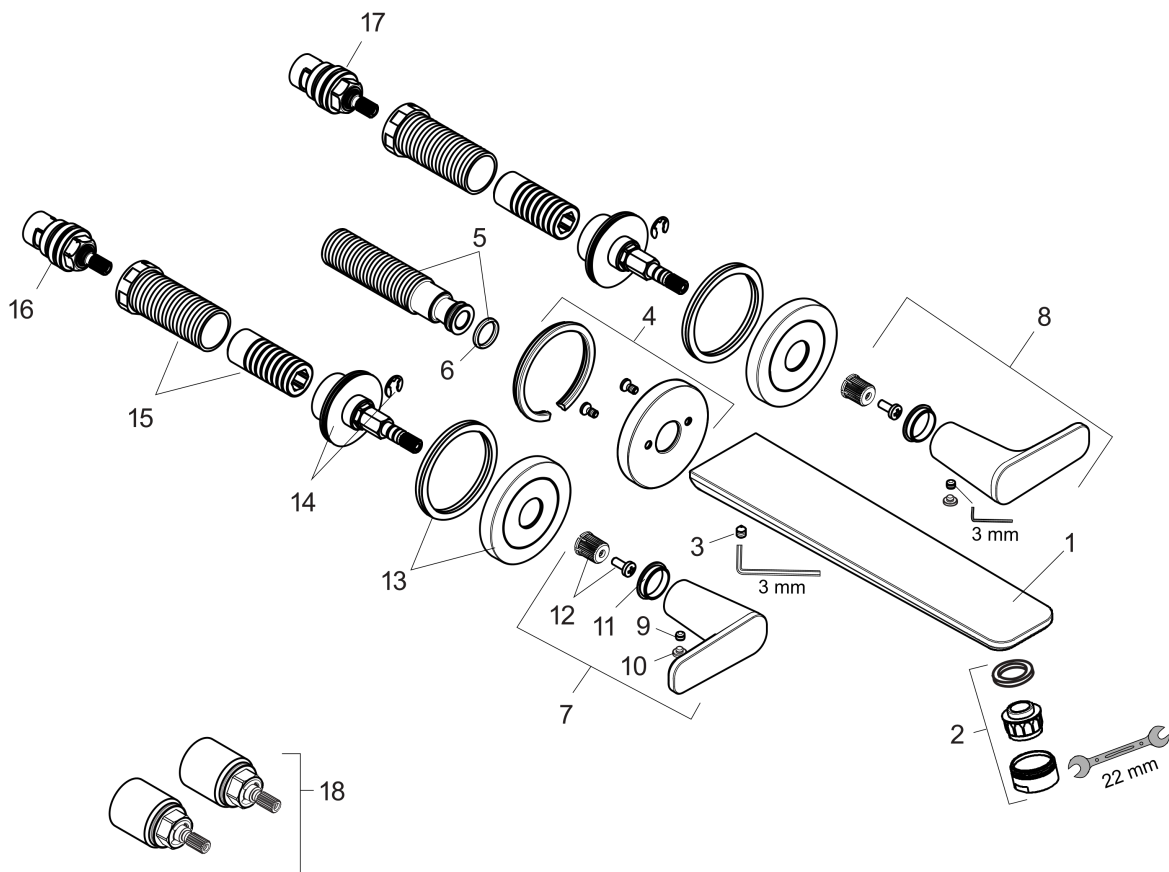

AXOR Citterio C
3-Hole Wall-Mounted Tub Filler
 Finish: **Brushed Nickel** Part no. : **49482821**

Features

- Spray type faucet: Aerated spray
- Maximum flow rate: 5.3 GPM
- 90-degree ceramic valves

Item details

List Price \$ 1,320.00

Technology

Compliance / Sustainability

Product image

Scale drawing

AXOR Citterio C
3-Hole Wall-Mounted Tub Filler
Finish: **Brushed Nickel** Part no. : **49482821**

Exploded drawing

Year of production: >02/25

AXOR Citterio C

3-Hole Wall-Mounted Tub Filler

Finish: **Brushed Nickel** Part no. : **49482821**

Spare parts list

Year of production: >02/25

Pos.		Part no.	Price	PU
1	spout cpl.	87789820	-	1
2	aerator M24x1 (38 l/min)	95871820	-	1
3	hollow set screw M5x6	94810000	-	1
4	escutcheon for spout	87794820	-	1
5	connecting thread G½	95626000	-	1
6	O-ring 13x2	98128000	-	1
7	handle	87792821	-	1
8	handle for cold water	87034821	-	1
9	hollow set screw M6x5	98447000	-	1
10	screw cover	93983000	-	1
11	set of color-rings cold / hot water	98927000	-	1
12	handle fixing set	98932000	-	1
13	escutcheon for handle	87791820	-	1
14	nut	87142000	-	1
15	fixing set	96393000	-	1
16	shut off unit left closing	96351001	-	1
17	shut off unit right closing	96350001	-	1
18	extension 25 mm	96259000	-	1
a	base body	10303181	-	1