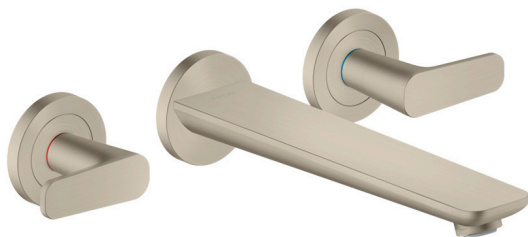

AXOR Citterio C
3-Hole Wall-Mounted Tub Filler
 Finish: **Brushed Nickel** Part no. : **49482821**

Features

- Spray type faucet: Aerated spray
- Maximum flow rate: 5.3 GPM
- 90-degree ceramic valves

Item details

List Price \$ 1,320.00

Technology

Compliance / Sustainability

Product image

Scale drawing

AXOR Citterio C
3-Hole Wall-Mounted Tub Filler
Finish: **Brushed Nickel** Part no. : **49482821**

Exploded drawing

Year of production: >02/25

AXOR Citterio C

3-Hole Wall-Mounted Tub Filler

Finish: **Brushed Nickel** Part no. : **49482821**

Spare parts list

Year of production: >02/25

Pos.		Part no.	Price	PU
1	spout cpl.	87789820	-	1
2	aerator M24x1 (38 l/min)	95871820	-	1
3	hollow set screw M5x6	94810000	-	1
4	escutcheon for spout	87794820	-	1
5	connecting thread G½	95626000	-	1
6	O-ring 13x2	98128000	-	1
7	handle	87792821	-	1
8	handle for cold water	87034821	-	1
9	hollow set screw M6x5	98447000	-	1
10	screw cover	93983000	-	1
11	set of color-rings cold / hot water	98927000	-	1
12	handle fixing set	98932000	-	1
13	escutcheon for handle	87791820	-	1
14	nut	87142000	-	1
15	fixing set	96393000	-	1
16	shut off unit left closing	96351001	-	1
17	shut off unit right closing	96350001	-	1
18	extension 25 mm	96259000	-	1
a	base body	10303181	-	1