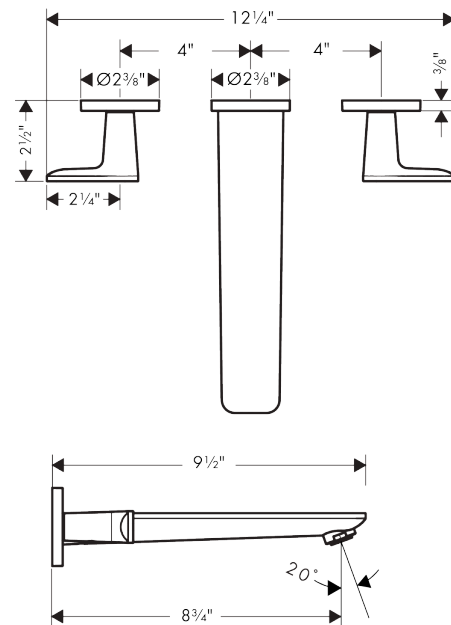

AXOR Citterio C
3-Hole Wall-Mounted Tub Filler
 Finish: **Brushed Nickel** Part no. : **49482821**

Features

- Spray type faucet: Aerated spray
- Maximum flow rate: 5.3 GPM
- 90-degree ceramic valves

Item details

List Price \$ 1,320.00

Technology

Compliance / Sustainability

Product image

Scale drawing

AXOR Citterio C
3-Hole Wall-Mounted Tub Filler
Finish: **Brushed Nickel** Part no. : **49482821**

Exploded drawing

Year of production: >02/25

AXOR Citterio C

3-Hole Wall-Mounted Tub Filler

Finish: **Brushed Nickel** Part no. : **49482821**

Spare parts list

Year of production: >02/25

Pos.		Part no.	Price	PU
1	spout cpl.	87789820	-	1
2	aerator M24x1 (38 l/min)	95871820	-	1
3	hollow set screw M5x6	94810000	-	1
4	escutcheon for spout	87794820	-	1
5	connecting thread G½	95626000	-	1
6	O-ring 13x2	98128000	-	1
7	handle	87792821	-	1
8	handle for cold water	87034821	-	1
9	hollow set screw M6x5	98447000	-	1
10	screw cover	93983000	-	1
11	set of color-rings cold / hot water	98927000	-	1
12	handle fixing set	98932000	-	1
13	escutcheon for handle	87791820	-	1
14	nut	87142000	-	1
15	fixing set	96393000	-	1
16	shut off unit left closing	96351001	-	1
17	shut off unit right closing	96350001	-	1
18	extension 25 mm	96259000	-	1
a	base body	10303181	-	1