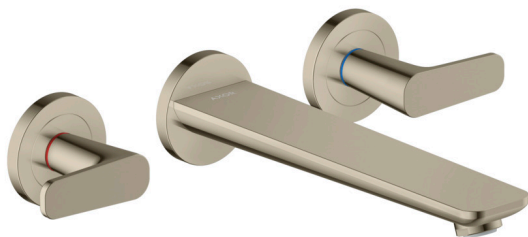

AXOR Citterio C
3-Hole Wall-Mounted Tub Filler
Finish: **Polished Nickel** Part no. : **49482831**

Features

- Spray type faucet: Aerated spray
- Maximum flow rate: 5.3 GPM
- 90-degree ceramic valves

Item details

List Price $ 1,270.00

Technology

Compliance / Sustainability

Product image