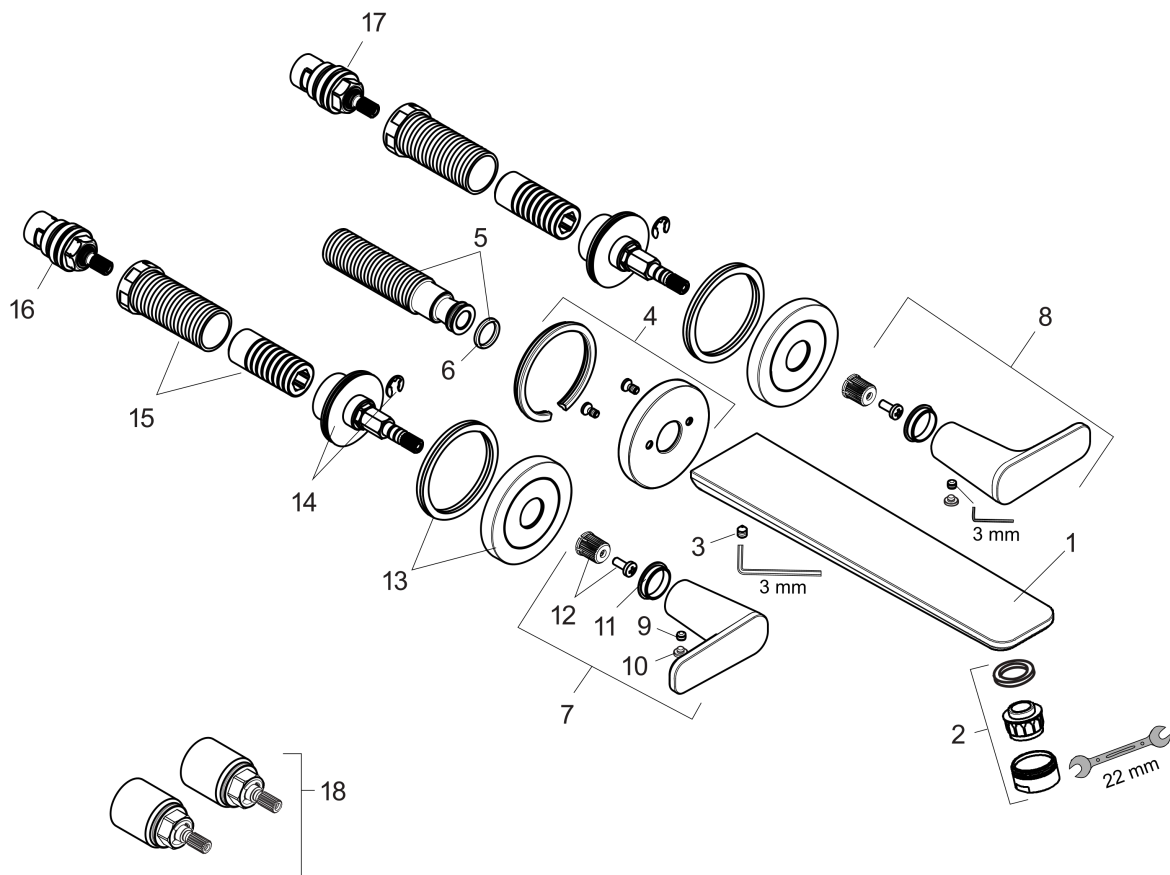

AXOR Citterio C
3-Hole Wall-Mounted Tub Filler- Cubic Cut
 Finish: **Brushed Gold Optic** Part no. : **49483251**

Features

- Spray type faucet: Aerated spray
- Maximum flow rate: 5.3 GPM
- 90-degree ceramic valves

Item details

List Price \$ 1,320.00

Technology

Compliance / Sustainability

Product image

Scale drawing

AXOR Citterio C
3-Hole Wall-Mounted Tub Filler- Cubic Cut
 Finish: **Brushed Gold Optic** Part no. : **49483251**

Exploded drawing

Year of production: >02/25

AXOR Citterio C
3-Hole Wall-Mounted Tub Filler- Cubic Cut
 Finish: **Brushed Gold Optic** Part no. : **49483251**

Spare parts list

Year of production: >02/25

Pos.		Part no.	Price	PU
1	spout cpl.	87789250	-	1
2	aerator M24x1 (38 l/min)	95871250	-	1
3	hollow set screw M5x6	94810000	-	1
4	escutcheon for spout	87794250	-	1
5	connecting thread G½	95626000	-	1
6	O-ring 13x2	98128000	-	1
7	handle	87793251	-	1
8	handle for cold water	87035251	-	1
9	hollow set screw M6x5	98447000	-	1
10	screw cover	93983000	-	1
11	set of color-rings cold / hot water	98927000	-	1
12	handle fixing set	98932000	-	1
14	nut	87142000	-	1
15	fixing set	96393000	-	1
16	shut off unit left closing	96351001	-	1
17	shut off unit right closing	96350001	-	1
18	extension 25 mm	96259000	-	1
a	base body	10303181	-	1