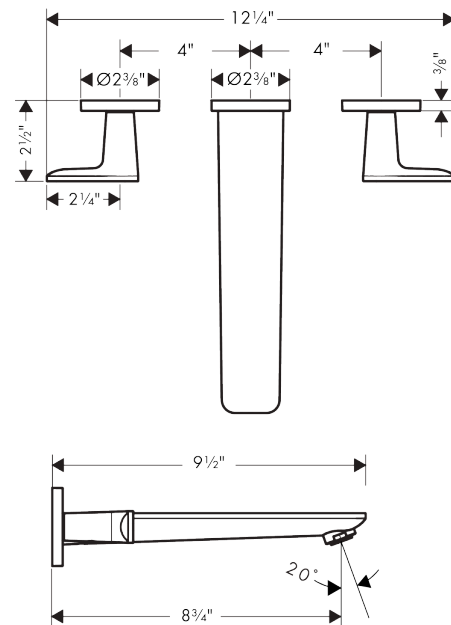

AXOR Citterio C
3-Hole Wall-Mounted Tub Filler- Cubic Cut
 Finish: **Brushed Gold Optic** Part no. : **49483251**

Features

- Spray type faucet: Aerated spray
- Maximum flow rate: 5.3 GPM
- 90-degree ceramic valves

Item details

List Price \$ 1,320.00

Technology

Compliance / Sustainability

Product image

Scale drawing

AXOR Citterio C
3-Hole Wall-Mounted Tub Filler- Cubic Cut
 Finish: **Brushed Gold Optic** Part no. : **49483251**

Exploded drawing

Year of production: >02/25

AXOR Citterio C
3-Hole Wall-Mounted Tub Filler- Cubic Cut
 Finish: **Brushed Gold Optic** Part no. : **49483251**

Spare parts list

Year of production: >02/25

Pos.		Part no.	Price	PU
1	spout cpl.	87789250	-	1
2	aerator M24x1 (38 l/min)	95871250	-	1
3	hollow set screw M5x6	94810000	-	1
4	escutcheon for spout	87794250	-	1
5	connecting thread G½	95626000	-	1
6	O-ring 13x2	98128000	-	1
7	handle	87793251	-	1
8	handle for cold water	87035251	-	1
9	hollow set screw M6x5	98447000	-	1
10	screw cover	93983000	-	1
11	set of color-rings cold / hot water	98927000	-	1
12	handle fixing set	98932000	-	1
14	nut	87142000	-	1
15	fixing set	96393000	-	1
16	shut off unit left closing	96351001	-	1
17	shut off unit right closing	96350001	-	1
18	extension 25 mm	96259000	-	1
a	base body	10303181	-	1