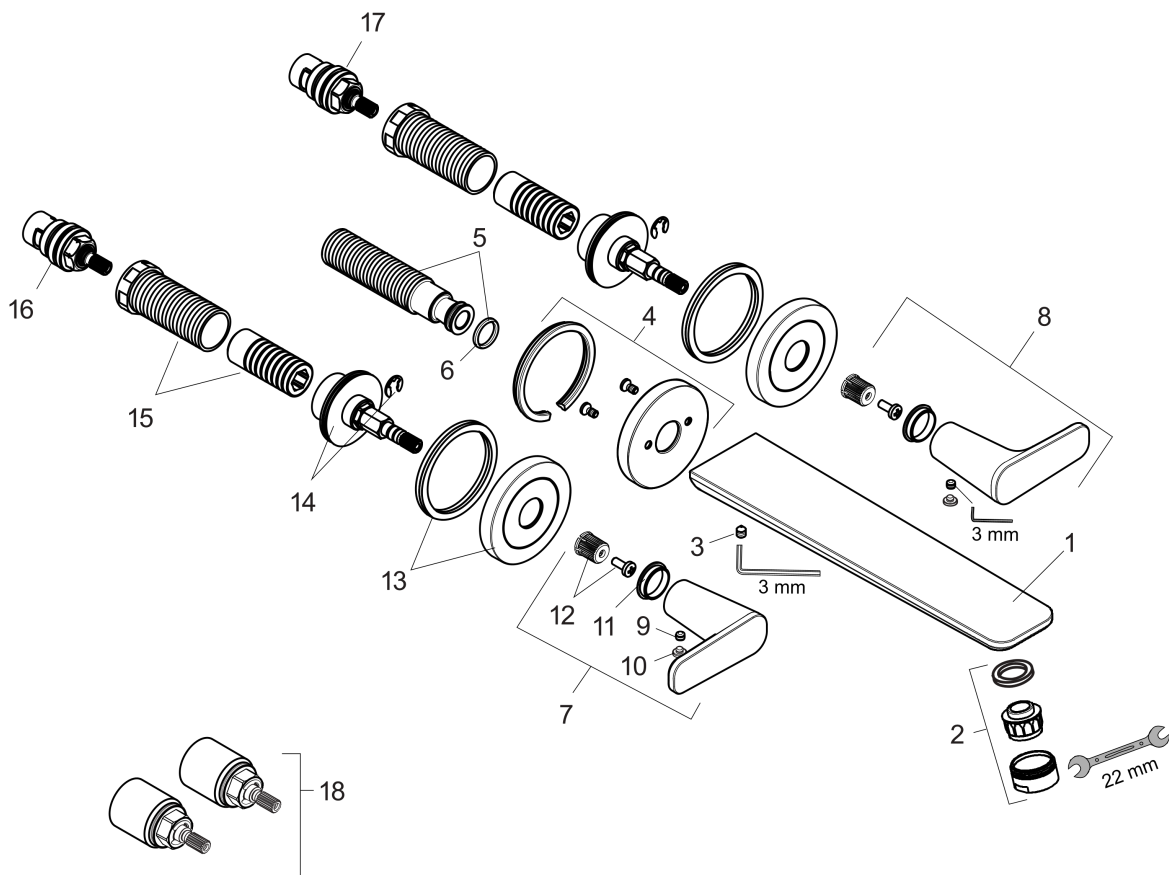

AXOR Citterio C
3-Hole Wall-Mounted Tub Filler- Cubic Cut
Finish: **Matte Black** Part no. : **49483671**

Exploded drawing

Year of production: >02/25

AXOR Citterio C
3-Hole Wall-Mounted Tub Filler- Cubic Cut
 Finish: **Matte Black** Part no. : **49483671**

Spare parts list

Year of production: >02/25

Pos.		Part no.	Price	PU
1	spout cpl.	87789670	-	1
2	aerator M24x1 (38 l/min)	95871670	-	1
3	hollow set screw M5x6	94810000	-	1
4	escutcheon for spout	87794670	-	1
5	connecting thread G½	95626000	-	1
6	O-ring 13x2	98128000	-	1
7	handle	87793671	-	1
8	handle for cold water	87035671	-	1
9	hollow set screw M6x5	98447000	-	1
10	screw cover	93983000	-	1
11	set of color-rings cold / hot water	98927000	-	1
12	handle fixing set	98932000	-	1
14	nut	87142000	-	1
15	fixing set	96393000	-	1
16	shut off unit left closing	96351001	-	1
17	shut off unit right closing	96350001	-	1
18	extension 25 mm	96259000	-	1
a	base body	10303181	-	1