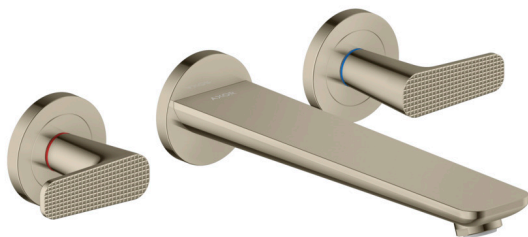

AXOR Citterio C
3-Hole Wall-Mounted Tub Filler- Cubic Cut
Finish: **Polished Nickel** Part no. : **49483831**

Features

- Spray type faucet: Aerated spray
- Maximum flow rate: 5.3 GPM
- 90-degree ceramic valves

Item details

List Price $ 1,270.00

Technology

Compliance / Sustainability

Product image