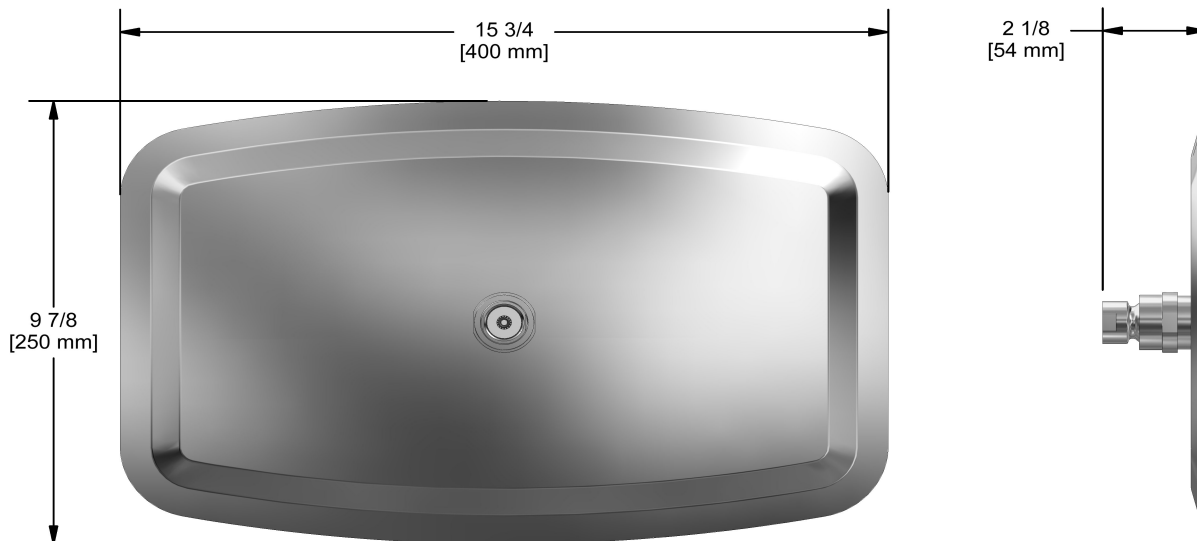

## Descriptions

- Scale-free
- G½" inlet female
- Swivel
- Stainless steel

## Certifications

- CSA B125.1
- ASME A112.18.1
- CMR248 Approval

25 cm X 40 cm (10" x 16") rectangular shower head  
**499**

Sizes, models and finishes may differ from those presented.