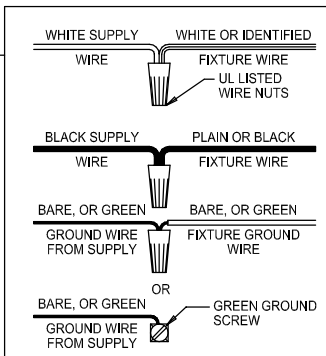

G, J & E
(NOT FURNISHED)
(NO INCLUIDA)
(NON FOURNIE)