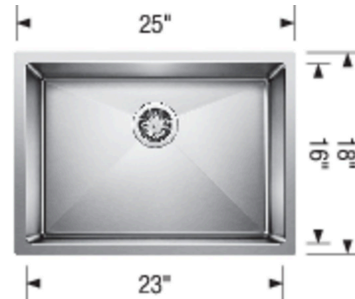

Optional Accessories

Sink Grid	223191
CapFlow Strainer Cover	517666

Warranty

BLANCO offers a limited lifetime warranty on all sinks and faucets, as well as a one-year warranty on all custom accessories.

Code/Standards Compliance

BLANCO sinks and faucets are third-party tested and certified to standards and listed by applicable certification bodies. For more information on individual product listings, contact our office or listing organization.

View our how-to videos to learn more about installing and caring for BLANCO products:
<https://www.blanco.com/us-en/service/how-to-videos/how-to-videos-for-sinks/>

Questions? Contact us today

BLANCO America, Inc.
110 Mount Holly By-Pass
Lumberton, NJ 08048

Phone & Fax
Phone: 888-668-6201
Fax: 609-668-6211

While BLANCO endeavors to provide accurate information, all dimensions are nominal, cannot be guaranteed, and are subject to change or cancellation. BLANCO assumes no responsibility for use of superseded or voided specifications.