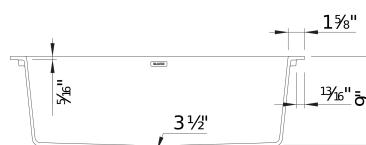

### Design and Planning Tips

- Min cabinet size: 30 in ( 760 mm )
- Bowl depth: 9 in ( 229.0 mm )
- Apron front height: 6 1/2 in

### Sink Bowl Dimensions:

Sink Bowl Length (left-to-right): 26.56"

Sink Bowl Width (front-to-back): 15.31"

Sink Bowl Depth: 9"

Apron Front Depth: 6.5"

Drain hole compatible with 3.5" strainers or waste flanges