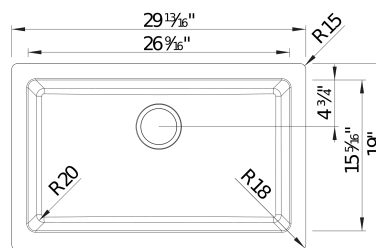

### Design and Planning Tips

- Min cabinet size: 30 in ( 760 mm )
- Bowl depth: 9 in ( 229.0 mm )
- Apron front height: 6 1/2 in

### Apron front installation

Minimum cabinet size: 30"

Cut-out Dimensions: custom installation. Use sink as template

### Sink Bowl Dimensions:

Sink Bowl Length (left-to-right): 26.56"

Sink Bowl Width (front-to-back): 15.31"

Sink Bowl Depth: 9"

Apron Front Depth: 6.5"

Drain hole compatible with 3.5" strainers or waste flanges