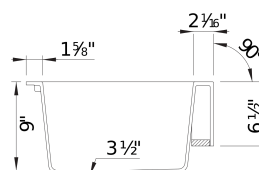

Optional Accessories

Sink Grid	233532
Floating Sink Grid	233530
Beech Cutting Board	235010
CapFlow Strainer Cover	517666

Warranty

BLANCO offers a limited lifetime warranty on all sinks and faucets, as well as a one-year warranty on all custom accessories.

Code/Standards Compliance

BLANCO sinks and faucets are third-party tested and certified to standards and listed by applicable certification bodies. For more information on individual product listings, contact our office or listing organization.

View our how-to videos to learn more about installing and caring for BLANCO products:
<https://www.blanco.com/us-en/service/how-to-videos/how-to-videos-for-sinks/>