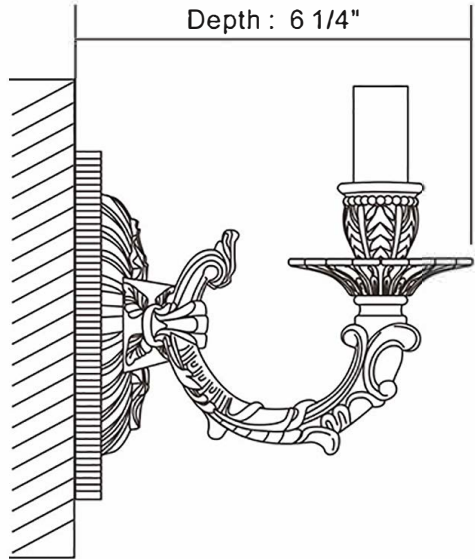

All electrical components must be installed by a licensed electrician in accordance with the National Electric Code and the appropriate local electrical codes.

You will need
 2 Candelabra bulbs.
 40 Watts Recommended.
 60 Watts Max.
 Bulb not included.

1 Bobeche
 with 4 **A** Trim.

Front View

Side View

- A= (14mm+38mm)*8sets
- B= (14mm+38mm)*6sets
- C= (14mm*11pcs)*1pc