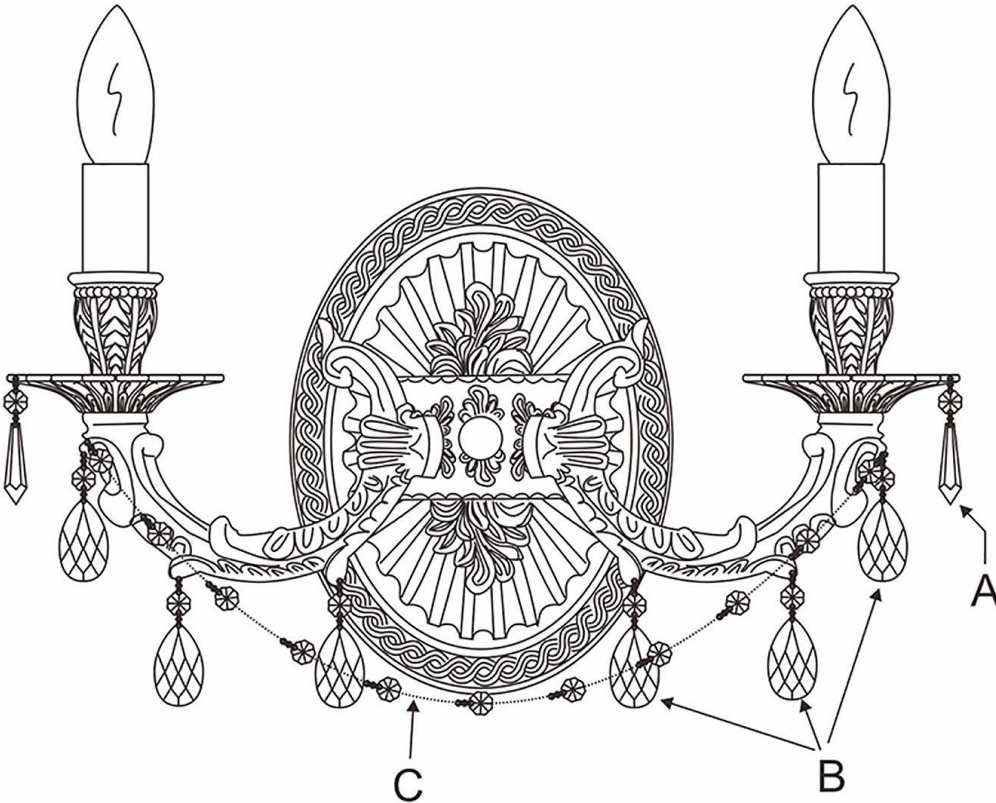

CRYST RAMA

1958

95 Cantiague Rock Road, Westbury NY 11590
 Ph: 516.931.9090 Fax: 516.931.1254
 info@crystorama.com www.crystorama.com

MODEL# : 5522-PW-CL-SAQ
ASSEMBLY AND DRESSING INSTRUCTIONS

WARNING:

Electrical Danger Turn Power Off

All electrical components must be installed by a licensed electrician in accordance with the National Electric Code and the appropriate local electrical codes.

You will need
 2 Candelabra bulbs.
 40 Watts Recommended.
 60 Watts Max.
 Bulb not included.

1 Bobeche
 with 4 **A** Trim.

Front View

Side View

- A= (14mm+38mm)*8sets
- B= (14mm+38mm)*6sets
- C= (14mm*11pcs)*1pc