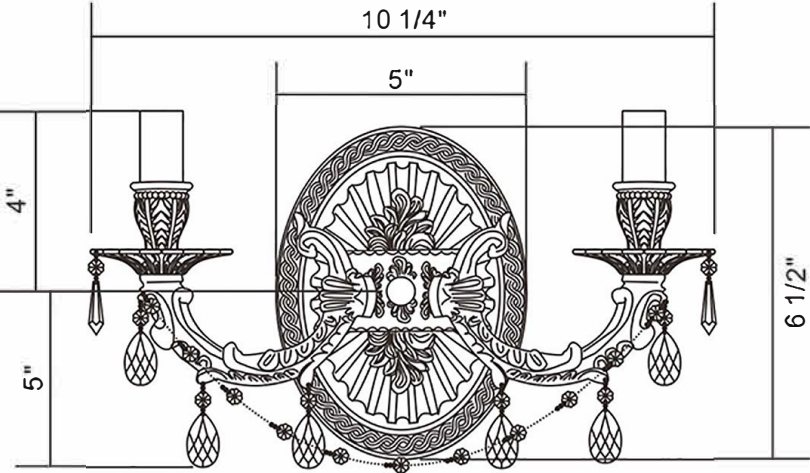

All electrical components must be installed by a licensed electrician in accordance with the National Electric Code and the appropriate local electrical codes.

You will need
 2 Candelabra bulbs.
 40 Watts Recommended.
 60 Watts Max.
 Bulb not included.

1 Bobeche
 with 4 **A** Trim.

Front View

Side View

- A= (14mm+38mm)*8sets
- B= (14mm+38mm)*6sets
- C= (14mm*11pcs)*1pc