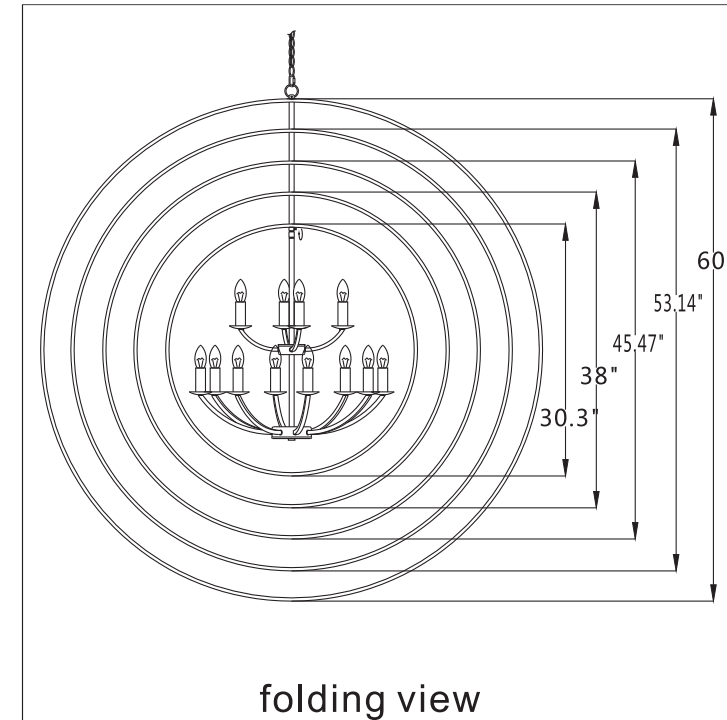

 You will need 12- Cand. Bulb
 40 Watts Recommended
 Bulb not included.

folding view

DROPS A=  (10mm round ball 2pcs+80mm crystal ball) X 1Sets

2015-11