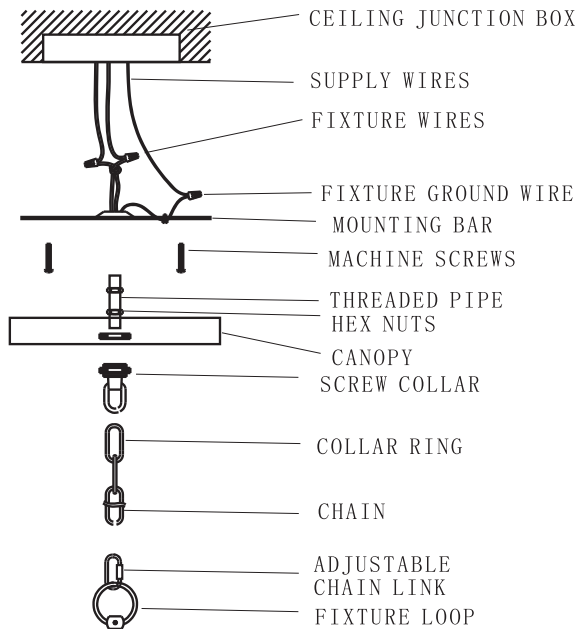

CRYST RAMA

1958

95 Cantiague Rock Road, Westbury NY 11590
 ph:516.931.9090 fax:516.931.1254
 info@crystorama.com • www.crystorama.com

MODEL#:590-SA ASSEMBLY AND DRESSING INSTRUCTIONS

All electrical components must be installed by a licensed electrician in accordance with the National Electric Code and the appropriate local electrical codes.

 You will need 12- Cand. Bulb
 40 Watts Recommended
 Bulb not included.

folding view

DROPS A=  (10mm round ball 2pcs+80mm crystal ball) X 1Sets

2015-11