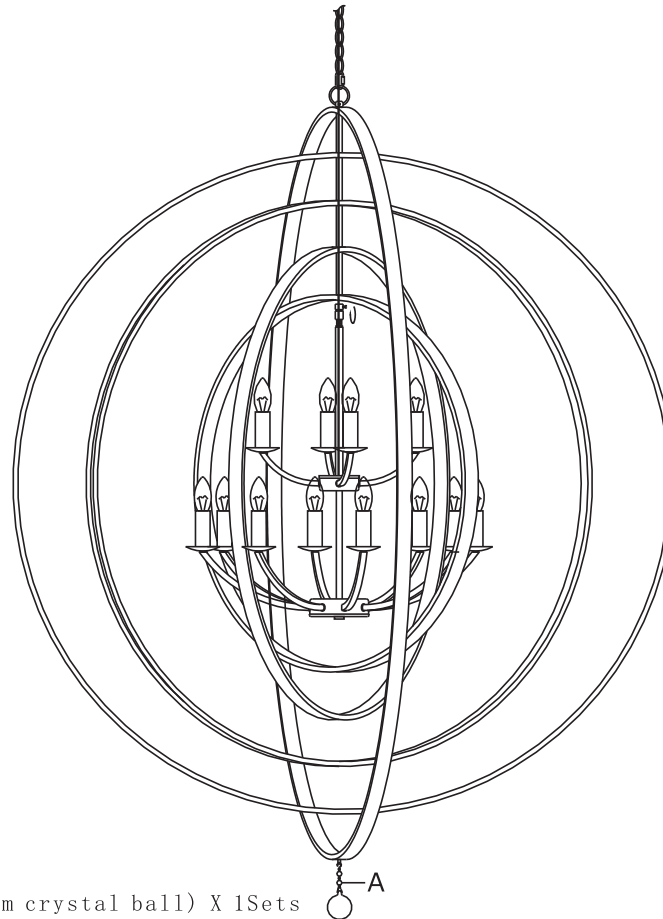

CRYST RAMA

1958

95 Cantiague Rock Road, Westbury NY 11590
 ph:516.931.9090 fax:516.931.1254
 info@crystorama.com • www.crystorama.com

MODEL#:590-SA ASSEMBLY AND DRESSING INSTRUCTIONS

All electrical components must be installed by a licensed electrician in accordance with the National Electric Code and the appropriate local electrical codes.

 You will need 12- Cand. Bulb
 40 Watts Recommended
 Bulb not included.

folding view

DROPS A=  (10mm round ball 2pcs+80mm crystal ball) X 1Sets

2015-11