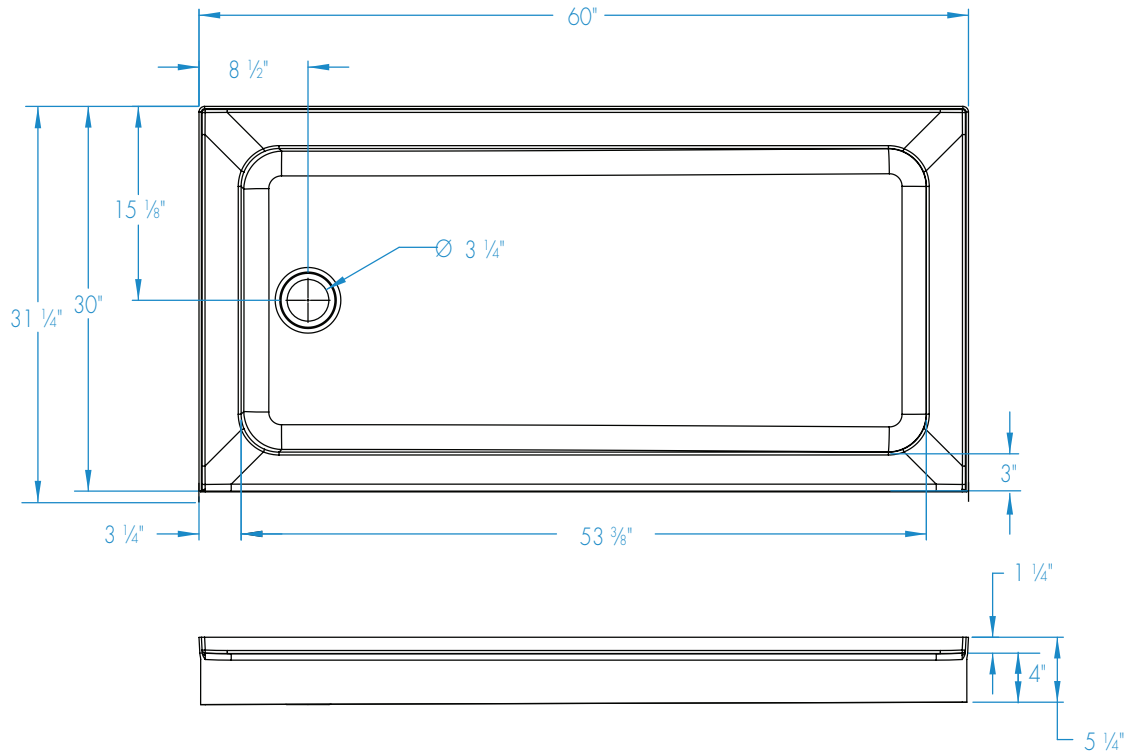

6030ABL/R – EVERYDAY SHOWER PAN

60 x 30 x 4 inches

Shown with optional brass drain assembly

FEATURES

- Premium cast acrylic surface
- Reduced 4-inch threshold
- Slip resistant, textured bottom
- Left, right drain
- Ideal for tub-shower replacement
- Durable high gloss finish
- 5 year limited warranty

6030ABL/R

60 x 30 x 4
inches

FEATURES Dimensional Tolerance $\pm 3/8"$. Dimensions needed for site preparation should be measured from the unit. Aquatic assumes no responsibility for preparatory work.

Model #	Material	Drain	Net Wt. lbs.	Pkg. Wt. lbs.
Shower Pan #6030ABL/R	Cast Acrylic	LH or RH	60	65

DIMENSIONS

Specifications	inches
Width: Net	60
Depth: Net	31 1/4 / 30
Height: Net	5 1/4 / 4
Enclosure Opening	-
Skirt Height	4
Drain Rough-In (from Back Wall)	15 1/8
Drain Rough-In (from Side Wall)	8 1/2
Drain: Diameter / Clearance	3 1/4 / 0

FRAMING DIMENSIONS inches

Type	D Depth	W Width	H Height	A	B	C
Alcove	31 1/4	60 1/8	-	6	8 1/2	15 1/8