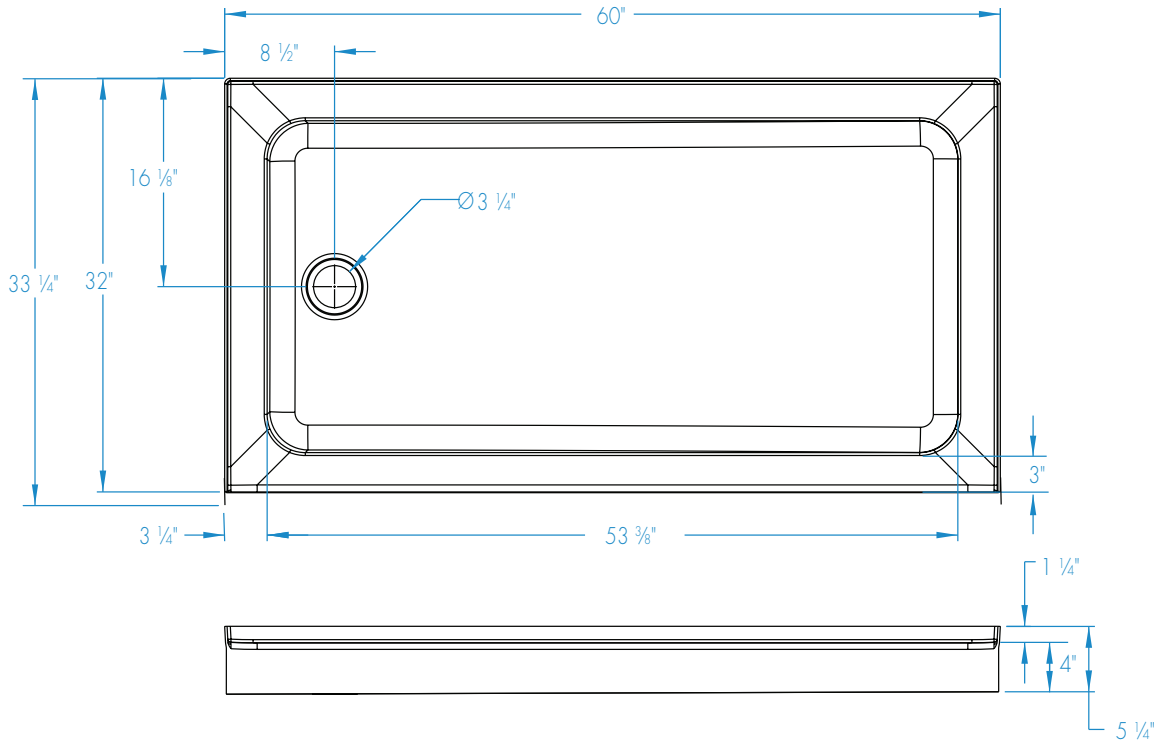

# 6032ABL/R

60 x 32 x 4  
inches

**FEATURES** Dimensional Tolerance  $\pm 3/8"$ . Dimensions needed for site preparation should be measured from the unit. Aquatic assumes no responsibility for preparatory work.

## DIMENSIONS

Specifications	inches
Width: Net	60
Depth: Net	33 1/4 / 32
Height: Net	5 1/4 / 4
Enclosure Opening	-
Skirt Height	4
Drain Rough-In (from Back Wall)	16 1/8
Drain Rough-In (from Side Wall)	8 1/2
Drain: Diameter / Clearance	3 1/4 / 0

## FRAMING DIMENSIONS inches

Type	D Depth	W Width	H Height	A	B	C
Alcove	33 1/4	60 1/8	-	6	8 1/2	16 1/8