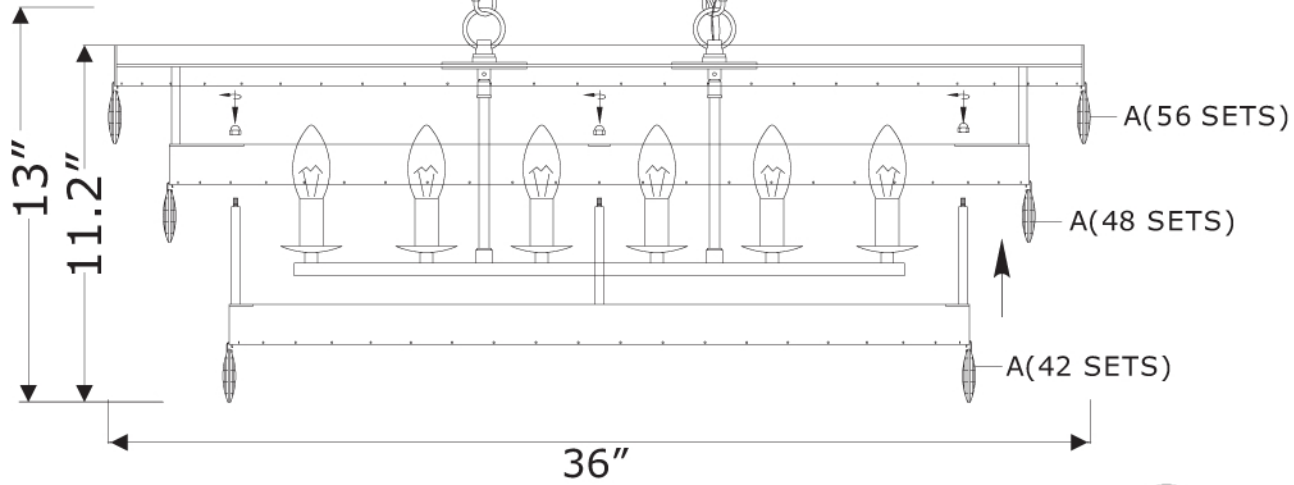

All electrical components must be installed by a licensed electrician in accordance with the National Electric Code and the appropriate local electrical codes

You will need 6 Candelabra bulbs. 40 Watts recommended 60 Watts max. Bulb not included.

A=  (47mm x 33mm) x 146 SETS (+)(3 SPARES)