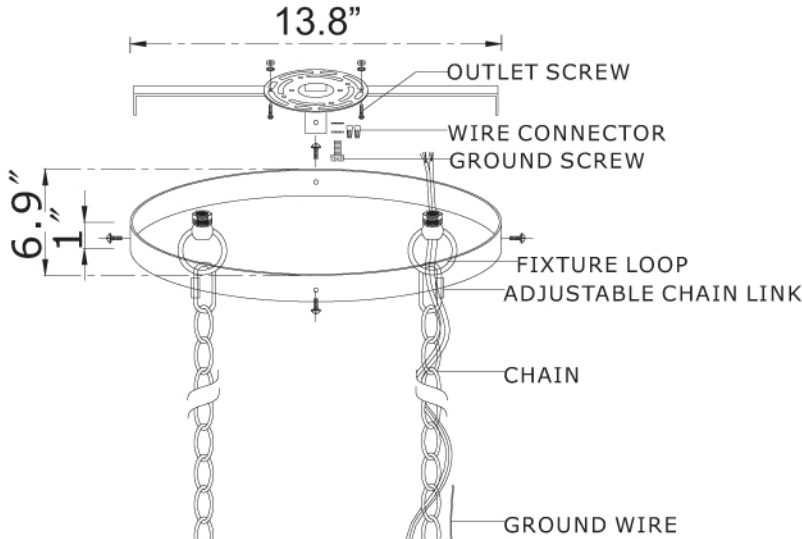

All electrical components must be installed by a licensed electrician in accordance with the National Electric Code and the appropriate local electrical codes

You will need 6 Candelabra bulbs. 40 Watts recommended 60 Watts max. Bulb not included.

A=  (47mm x 33mm) x 146 SETS (+)(3 SPARES)