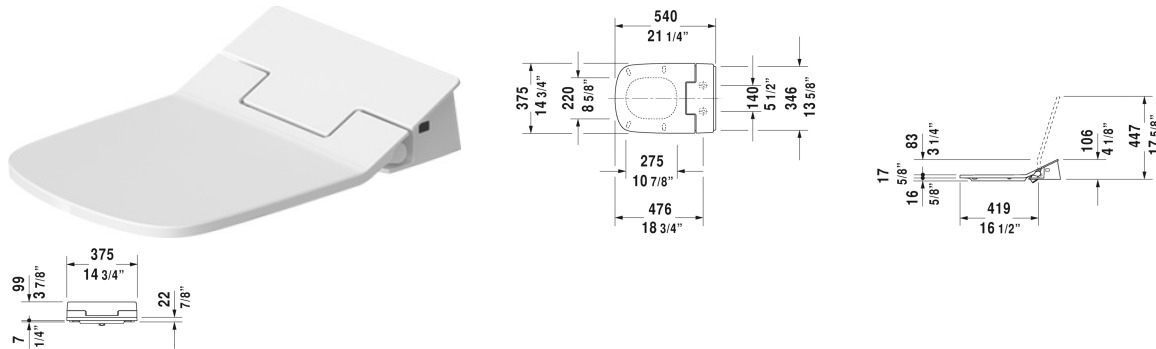

SensoWash® Slim SensoWash® Slim shower-toilet seat for DuraStyle* # 611200001001300 / 611200001101300

| < 14 3/4" Inch > |

SensoWash® Slim shower-toilet seat for DuraStyle*	Dimension	Weight	Order number
Rear-, Lady- and Comfortwash, with slow close, night light, remote control included, locking function via remote control, self-cleaning wand, on / off-button, with concealed connections, automatic drainage in periods of prolonged disuse			
Colors			
00 White			
Variant			
AC 100-120V, 50-60 Hz, individual adjustment of water temperature, spray wand position and water spray intensity, seat and lid easily removable with one hand	14 3/4" x 21 1/4" Inch	12.1 lb	611200001001300
AC 100-120V, 50-60 Hz, individual adjustment of water- and seat surface temperature as well as nozzle position and jet strength, heated seat	14 3/4" x 21 1/4" Inch	12.1 lb	611200001101300
Infobox			
Install a water water softener with water hardness ≥ 2.4 mmol/l ($\geq 14^\circ$ dH or 24° fH).			
Suitable products			
One-Piece toilet for SensoWash® only in combination with SensoWash, syphonic, 12" rough-in, connecting elements for SensoWash with concealed connections included, vertical outlet, cUPC® listed*, 14 5/8" x 28 3/8" Inch	14 5/8" x 28 3/8" Inch		215751
Toilet wall-mounted for SensoWash® washdown model, only in combination with SensoWash, connecting elements for SensoWash with concealed connections included, Durafix included, cUPC® listed*, 14 5/8" X 24 3/8" Inch	14 5/8" X 24 3/8" Inch		253759