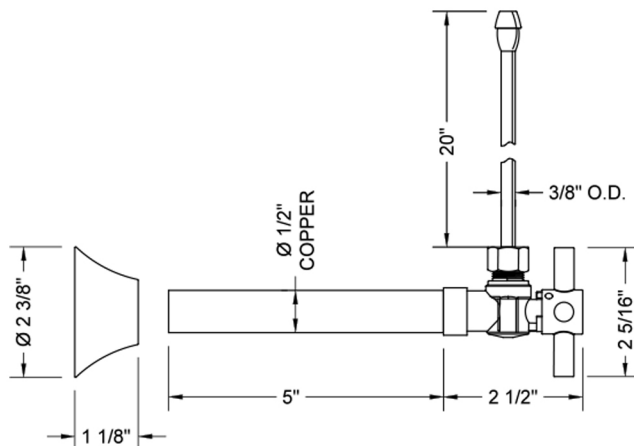

Quarter Turn Angle Pattern 1/2" Copper (Sweat Fit) x 3/8" O.D. Faucet Supply Kit with Contempo Cross Handle, 20" Supply Tubes & Bell Escutcheons

Model #: 629-4-62-

FEATURES:

- Complete Faucet Supply Kit
- Kit contains:
 - (2) Quarter Turn Angle Pattern 1/2" Copper (Sweat Fit) x 3/8" O.D. Supply Valve with Contempo Cross Handle P/N 629-4
 - (2) 20" Copper Supply Tubes P/N 662
 - (2) Bell Escutcheons P/N 7116

SPECIFICATION DRAWING:

COMPONENTS	
DESCRIPTION	QTY:
ANGLE VALVE - CONTEMPO CROSS HANDLE	2
3/8" O.D. SUPPLY TUBE	2
ESCUTCHEON	2

AVAILABLE HANDLES: