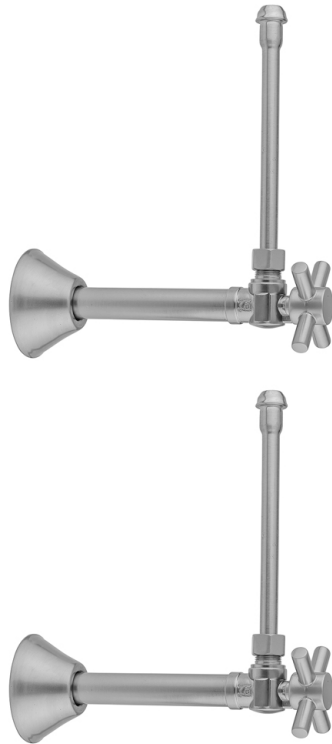

Quarter Turn Angle Pattern 1/2" Copper (Sweat Fit) x 3/8" O.D. Faucet Supply Kit with Contempo Cross Handle, 20" Supply Tubes & Bell Escutcheons

Model #: 629-4-62-

FEATURES:

- Complete Faucet Supply Kit
- Kit contains:
 - (2) Quarter Turn Angle Pattern 1/2" Copper (Sweat Fit) x 3/8" O.D. Supply Valve with Contempo Cross Handle P/N 629-4
 - (2) 20" Copper Supply Tubes P/N 662
 - (2) Bell Escutcheons P/N 7116

AVAILABLE FINISHES:

Polished Chrome (PCH)	Satin Chrome (SC)	Bronze Umber (BU)
Satin Nickel (SN)	Pewter (PEW)	Caramel Bronze (CB)
Polished Nickel (PN)	Antique Brass (AB)	Antique Copper (ACU)
Oil-Rubbed Bronze (ORB)	Polished Brass (PB)	Polished Copper (PCU)
Vintage Bronze (VB)	Satin Brass (SB)	Matte Black (MBK)
Satin Gold (SG)	Polished Gold (PG)	Black Nickel (BKN)
Bombay Gold (BG)	Jewelers Gold (JG)	Europa Bronze (EB)
White (WH)	Sedona Beige (SDB)	Tristan Brass (TB)
Satin Copper (SCU)		

SPECIFICATION DRAWING:

COMPONENTS	
DESCRIPTION	QTY:
ANGLE VALVE - CONTEMPO CROSS HANDLE	2
3/8" O.D. SUPPLY TUBE	2
ESCUTCHEON	2

AVAILABLE HANDLES: