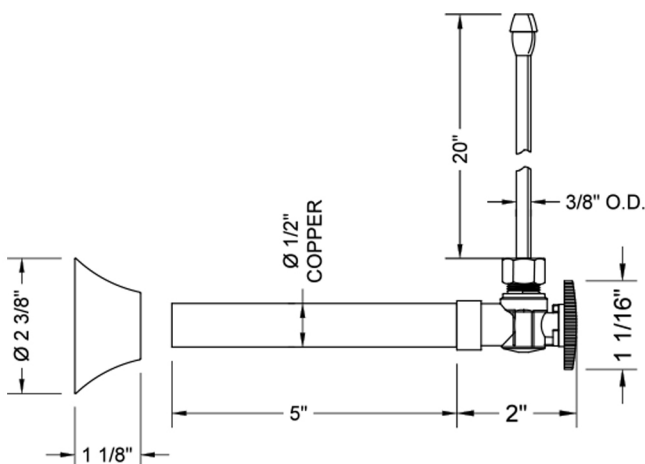

# Quarter Turn Angle Pattern 1/2" Copper (Sweat Fit) x 3/8" O.D. Faucet Supply Kit with Oval Handle, 20" Supply Tubes, Escutcheons

**Model #: 629-8-62-**

### FEATURES:

- Complete Faucet Supply Kit
- Kit contains:
  - (2) Quarter Turn Angle Pattern 1/2" Copper (Sweat Fit) x 3/8" O.D. Supply Valve with Oval P/N 629-8
  - (2) 20" Copper Supply Tubes P/N 662
  - (2) Bell Escutcheons P/N 7116

### SPECIFICATION DRAWING:

COMPONENTS	
DESCRIPTION	QTY:
ANGLE VALVE - OVAL HANDLE	2
3/8" O.D. SUPPLY TUBE	2
ESCUTCHEON	2