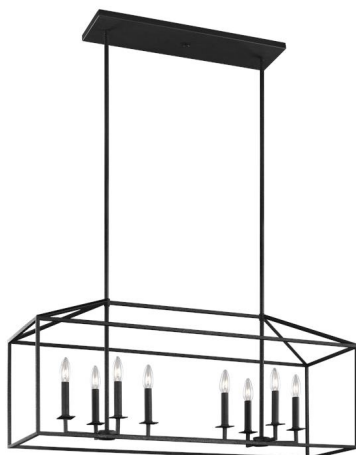

6615008EN-839: Eight Light Island Pendant

Dimensions:

Length:	40"	Overall Height:	60 3/4"
Width:	12"	Wire:	120" (color/Black)
Height:	16 3/4"	Mounting Proc.:	Single Cap Nut
Weight:	15.9 lbs.	Connection:	Mounted To Box

Bulbs:

8 - LED Candelabra Torpedo 3.5w Max. 120v - included

Features:

- ENERGY STAR® Qualified
- LED Bulbs are an efficient, versatile and durable light source that deliver exceptional performance.
- Meets Title 24 energy efficiency standards
- Title 24 compliant when used with included Joint Appendix (JA8) approved lamp.

Collection: Perryton

Includes two sets of candle covers in Blacksmith and Chrome finishes.

UPC #:785652031588

Finish: Blacksmith (839)

Backplate / Canopy Details:

Type	Height / Length	Width	Depth	Diameter	Outlet Box Up	Outlet Box Down
Canopy	24	5 3/4	3/4			

Replacement Bulb Data:

Info: LTB10C35027CB

Product #		Type	Base	Watts	Watts Consumed	Volts	Hours	Lumens	Temp (°K)	CRI
LTB10C35027CB	Clear Glass Lens	Torpedo	E12 Candelabra	3.5	3.5	120v	25000	350	2700	90