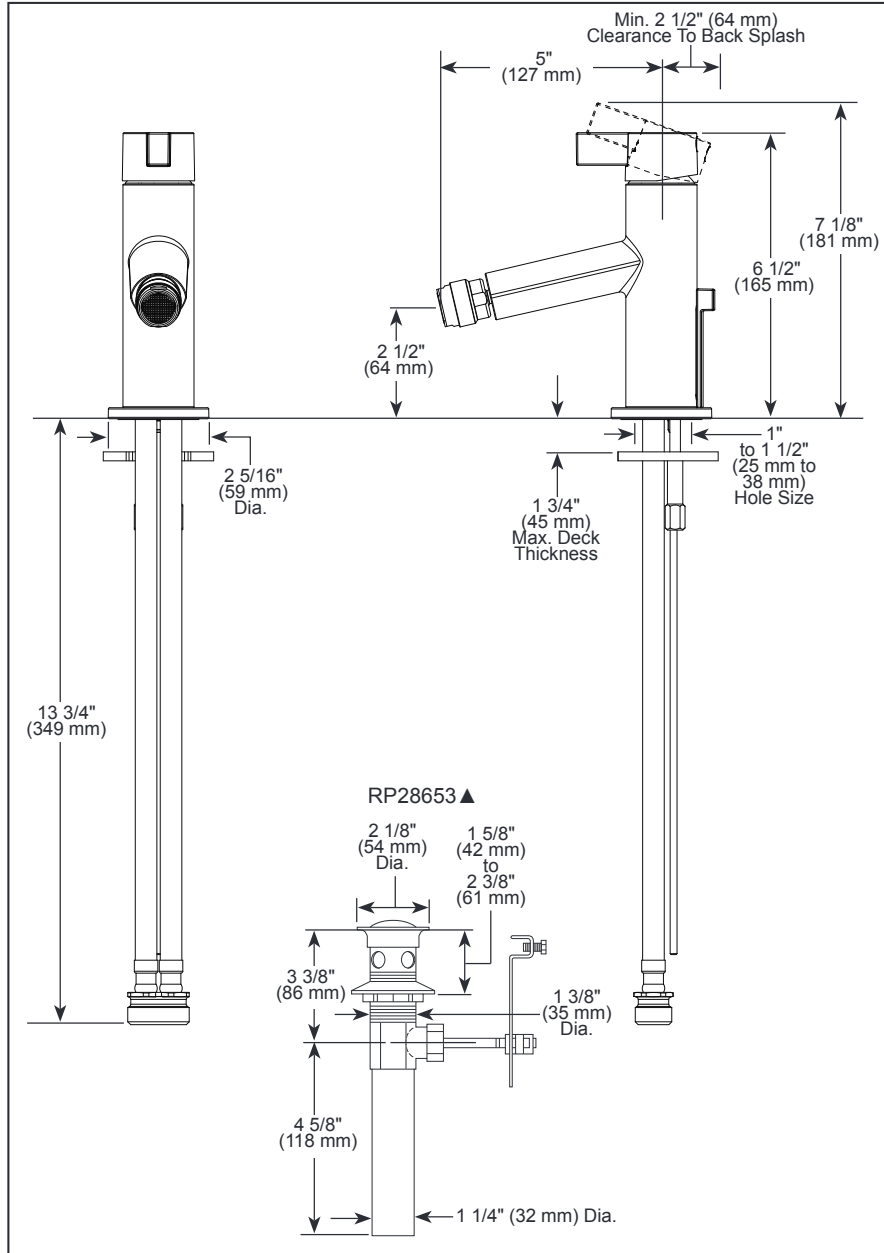

### STANDARD SPECIFICATIONS:

- One hole mount
- Control mechanism - 28 mm ceramic disc cartridge with metal stem
- Metal pop-up drain included
- Solid brass fabricated body

### COMPLIES WITH:

- ASME A112.18.1 / CSA B125.1
  - ASME A112.18.2 / CSA B125.2
-  Indicates compliance to ICC/ANSI A117.1

Submitted Model No.: \_\_\_\_\_

Specific Features: \_\_\_\_\_

▲ Designate Proper Finish Suffix