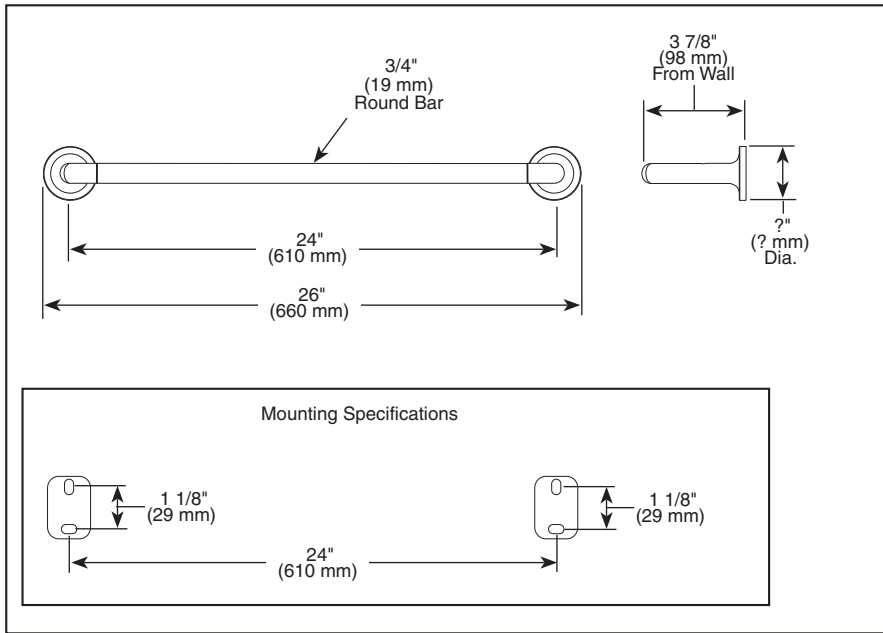

BRIZO®

ACCESSORIES

- Odin™ Bath Collection
- 24" Towel Bar

Submitted Model No.: _____

Specific Features: _____

STANDARD SPECIFICATIONS:

- Wood blocking is preferable behind all wall surfaces. If wood blocking is not available, try finding a wood stud to anchor at least one end of this accessory.
- Mounting hardware and mounting instructions included with product.
- Note: Plastic anchors, screw, toggle bolts, and mounting brackets are included with the mounting hardware.