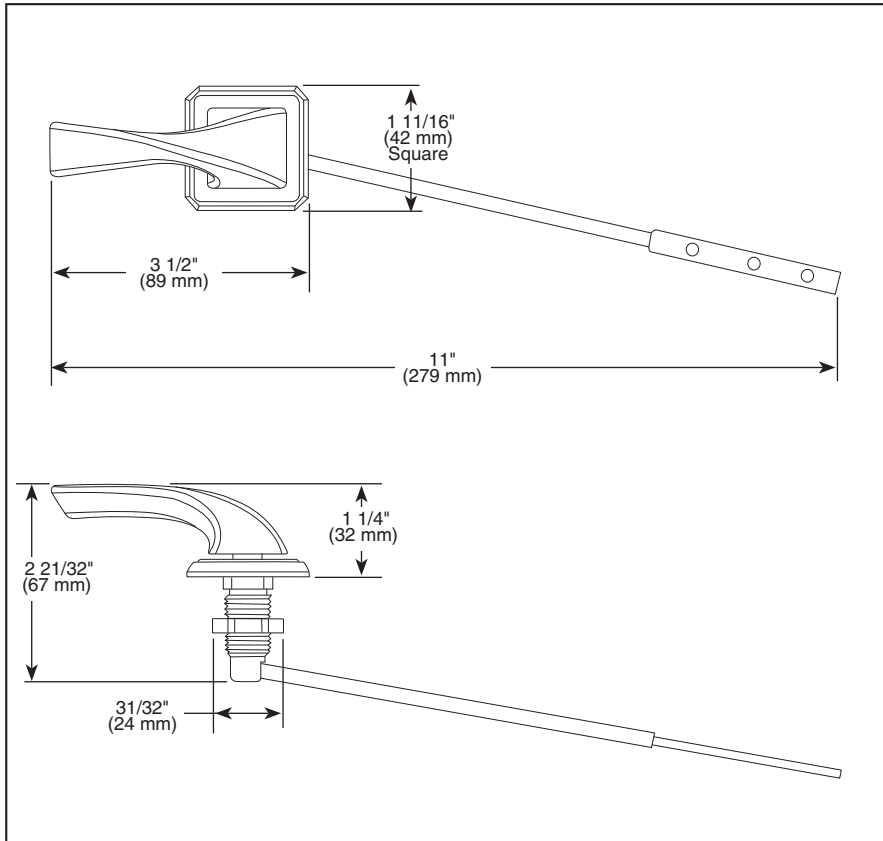

## ACCESSORIES

- Virage™ Bath Collection
- Front Mount Flush Lever

Submitted Model No.: \_\_\_\_\_

Specific Features: \_\_\_\_\_

▲ Designate proper finish suffix

### STANDARD SPECIFICATIONS:

- Installation instructions included with product.