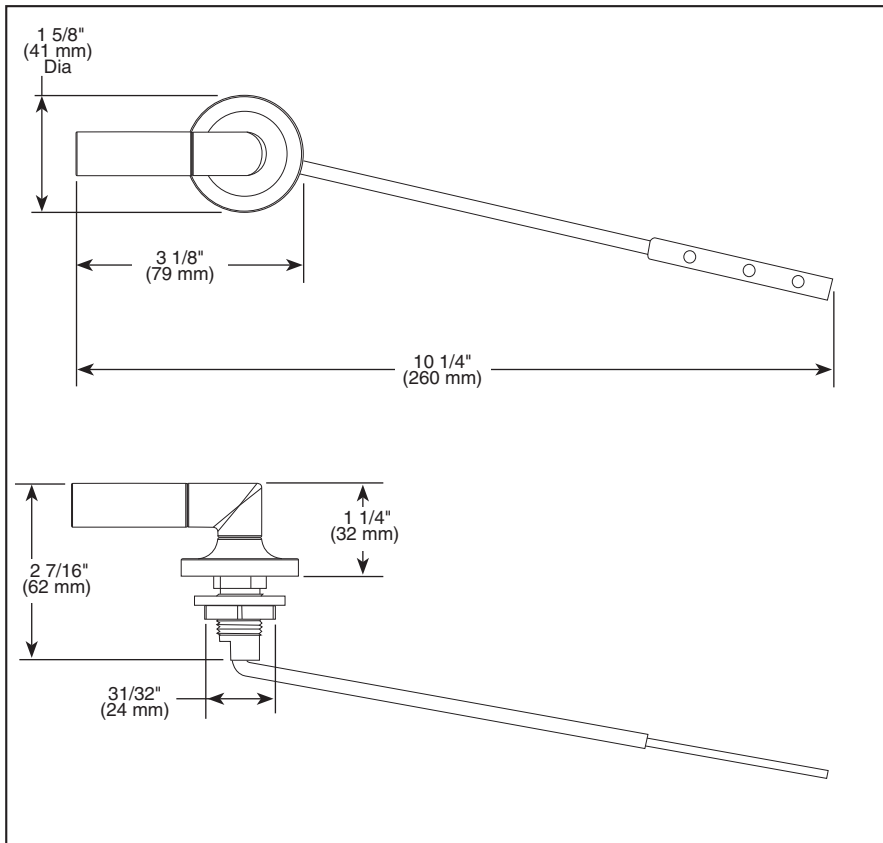

BRIZO®

ACCESSORIES

- Odin™ Bath Collection
- Front Mount Flush Lever

Submitted Model No.: _____

Specific Features: _____

▲ Designate proper finish suffix

STANDARD SPECIFICATIONS:

- Installation instructions included with product.