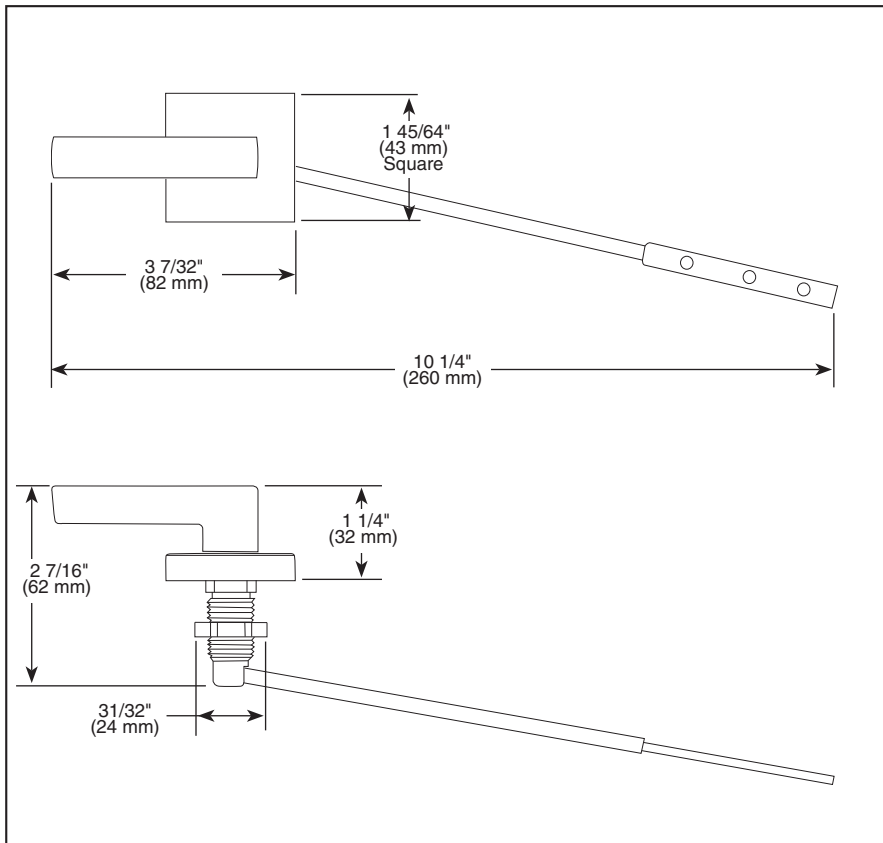

## ACCESSORIES

- Siderna™ Bath Collection
- Front Mount Flush Lever

Submitted Model No.: \_\_\_\_\_  
Specific Features: \_\_\_\_\_

▲ Designate proper finish suffix

### STANDARD SPECIFICATIONS:

- Installation instructions included with product.