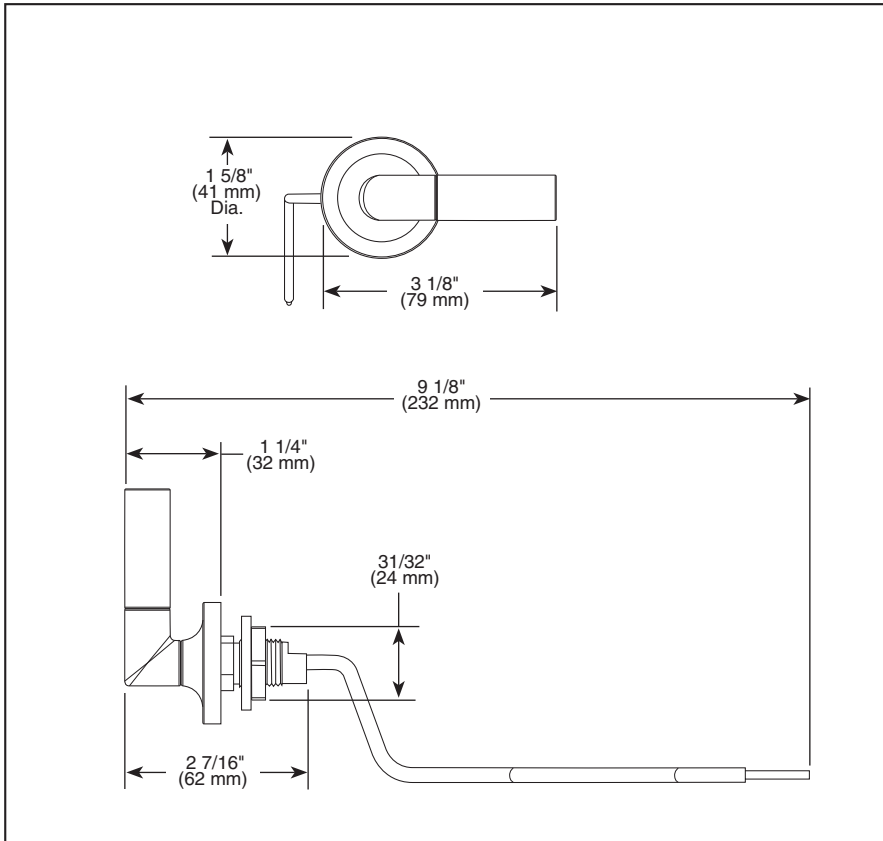

BRIZO®

ACCESSORIES

- Odin™ Bath Collection
- Side Mount Flush Lever

Submitted Model No.: _____
Specific Features: _____

▲ Designate proper finish suffix

STANDARD SPECIFICATIONS:

- Installation instructions included with product.