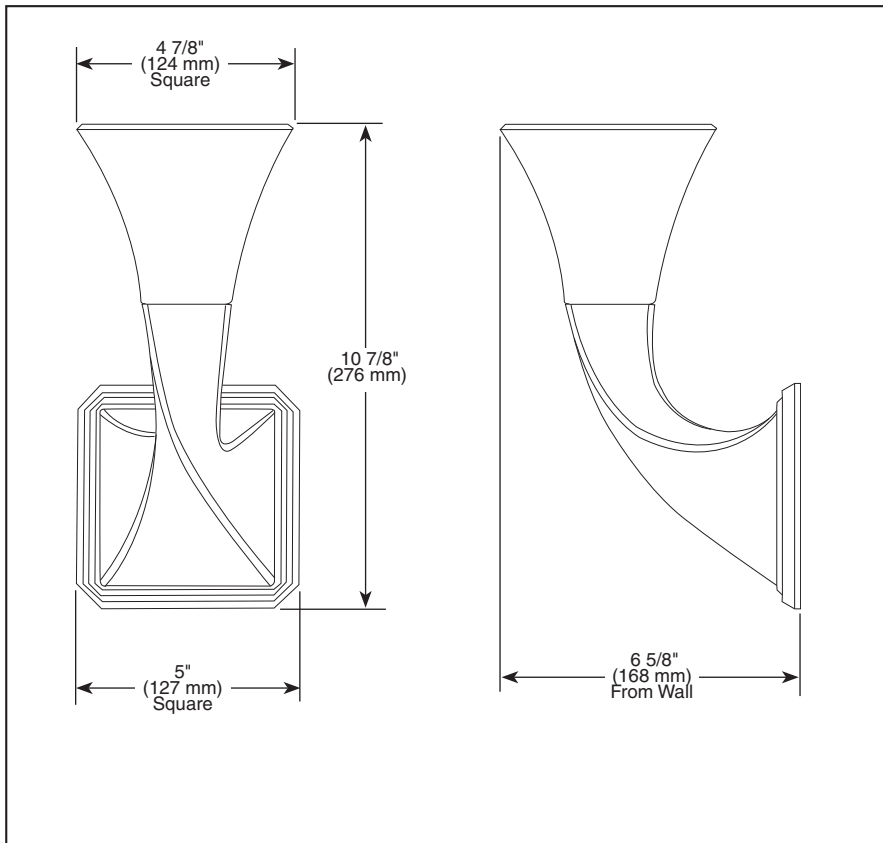

BRIZO®

ACCESSORIES

- Virage™ Bath Collection
- Single Light Sconce

Submitted Model No.: _____

Specific Features: _____

▲ Designate proper finish suffix

STANDARD SPECIFICATIONS:

- Mounting hardware and mounting instructions included with product.
- Glass dome is satin etched.
- UL approved up to 60 watts.
- Uses C7 60 watt max. bulb.
- Mounts on standard electrical box.