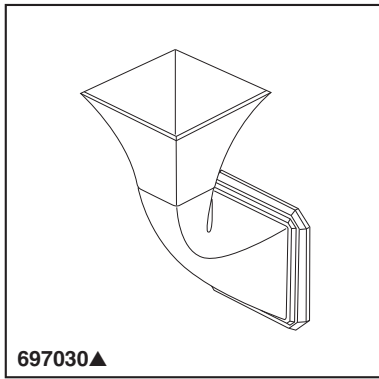

BRIZO®

ACCESSORIES

- Virage™ Bath Collection
- Single Light Sconce

Submitted Model No.: _____

Specific Features: _____

▲ Designate proper finish suffix

STANDARD SPECIFICATIONS:

- Mounting hardware and mounting instructions included with product.
- Glass dome is satin etched.
- UL approved up to 60 watts.
- Uses C7 60 watt max. bulb.
- Mounts on standard electrical box.