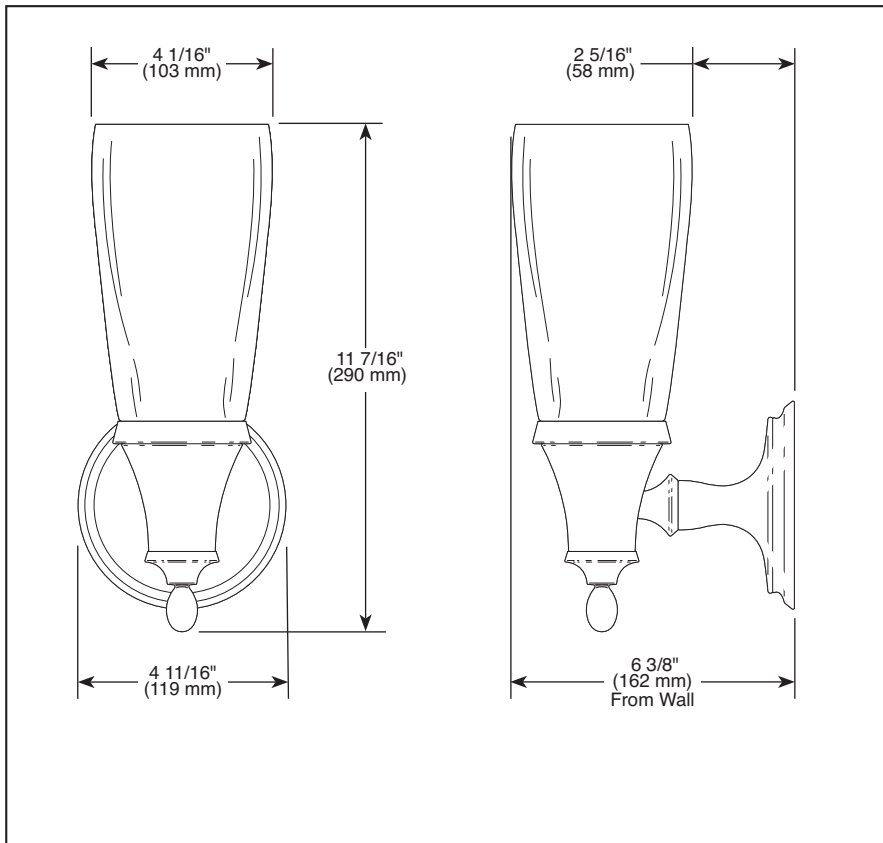

BRIZO®

ACCESSORIES

- Charlotte™ Bath Collection
- Single Light Sconce

Submitted Model No.: _____

Specific Features: _____

▲ Designate proper finish suffix

STANDARD SPECIFICATIONS:

- Mounting hardware and mounting instructions included with product.
- Glass dome is satin etched.
- UL approved up to 60 watts.
- Uses C7 60 watt max. bulb.
- Mounts on standard electrical box.
- Wire nuts and mounting screws are included with product.