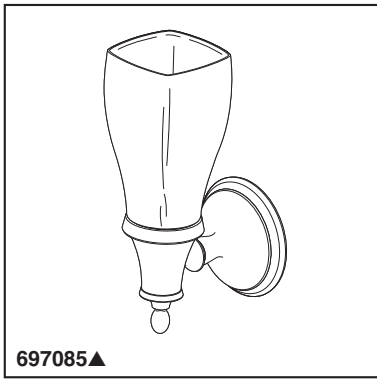

BRIZO®

ACCESSORIES

- Charlotte™ Bath Collection
- Single Light Sconce

Submitted Model No.: _____

Specific Features: _____

▲ Designate proper finish suffix

STANDARD SPECIFICATIONS:

- Mounting hardware and mounting instructions included with product.
- Glass dome is satin etched.
- UL approved up to 60 watts.
- Uses C7 60 watt max. bulb.
- Mounts on standard electrical box.
- Wire nuts and mounting screws are included with product.