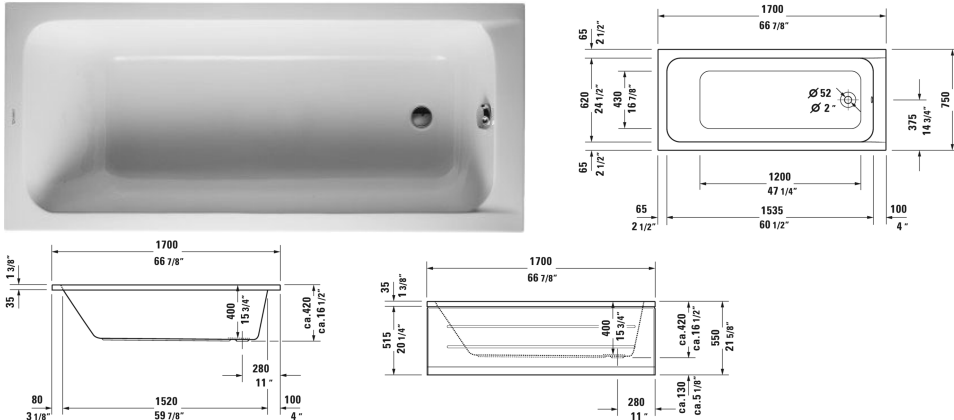

D-Code Bathtub # 700100000000090

< 66 7/8" Inch >

Bathtub	Dimension	Weight	Order number
rectangle, with one backrest slope, outlet in foot area, cUPC® listed*, Sanitary acrylic			
Colors			
00 White			
Variant			
drop-in or for panel, incl. support frame, Base tub	66 7/8" x 29 1/2" Inch	44 lb	700100000000090
Infobox			
* Complies with the following standards: CSA B45.5/IAPMO Z124			
Suitable products			
Tile flange ,			790112
Cable-driven waste and overflow ,			790220
Bathtub anchors for mounting and support of D-Code bathtubs and shower trays, 3 pieces,			790125
Panel front, for bathtubs, *, 67",			701041
Panel right, for bathtubs, *, 29 1/2",			701044
Panel left, for bathtubs, *, 29 1/2",			701047
Support frame (included), for bathtubs,			790133
Waste and overflow brass, Chrome trim,			791255

All drawings contain the necessary measurements which are subject to standard tolerances. They are stated in inch & mm and are non-binding. Exact measurements, in particular for customized installation scenarios, can only be taken from the finished ceramic piece.