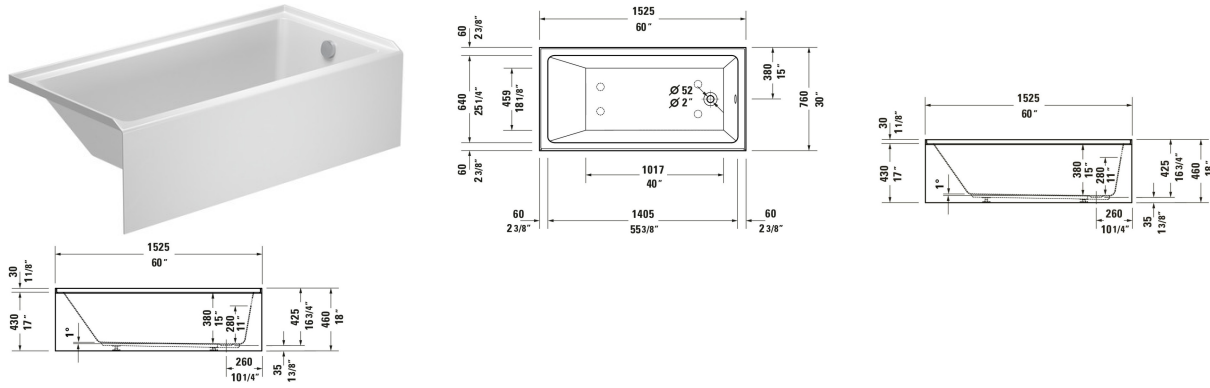

Duravit No.1 Bathtub # 70065300000090

|< 60 " >|

Bathtub	Dimension	Weight	Order number
Installation Type: Alcove, Integrated acrylic panel front, White, Material: Sanitary acrylic, Number of backrests: 1 Left, Includes support frame, Overflow: Yes, Drain orientation: Right, Overflow position: Foot end, Capacity gal: 48 gal, Internal Depth: 16 1/8 ", Height with Panel: 18 1/8 "			
Colors			
00 White			
Variant			
Seamless acrylic panel, ADA: Yes, cUPC listed: Yes	60 "x16 3/4 "	70.548 lb	70065300000090
Suitable products			
Waste and overflow Bowden cable length: 22 1/8 ", 28 3/4 x 3 1/2 "	28 3/4 x 3 1/2 "		792824
Waste and overflow Bowden cable length: 21 ", 18 7/8 x 3/8 "	18 7/8 x 3/8 "		792820
Waste and overflow ADA: Yes, 28 3/4 x 3 1/2 "	28 3/4 x 3 1/2 "		792828
Waste and overflow ADA: Yes, 28 3/4 x 3 1/2 "	28 3/4 x 3 1/2 "		792829
Waste and overflow Bowden cable length: 27 ", Diameter waste plug: 2 ", 15 3/4 x 3 1/8 "	15 3/4 x 3 1/8 "		791224
Mounting Bracket Mounting kit , 28 x 3 "	28 x 3 "		790160
Bolt Cap , 15 3/4 x 3 1/8 "	15 3/4 x 3 1/8 "		791225
shower tray foot Matches series Architec, 2 1/8 x 2 1/8 "	2 1/8 x 2 1/8 "		790164
Waste and overflow Bowden cable length: 25 7/8 ", Diameter waste plug: 2 ", 15 3/4 x 3 1/8 "	15 3/4 x 3 1/8 "		791255

All drawings contain the necessary measurements which are subject to standard tolerances. They are stated in inch & mm and are non-binding. Exact measurements, in particular for customized installation scenarios, can only be taken from the finished ceramic piece.