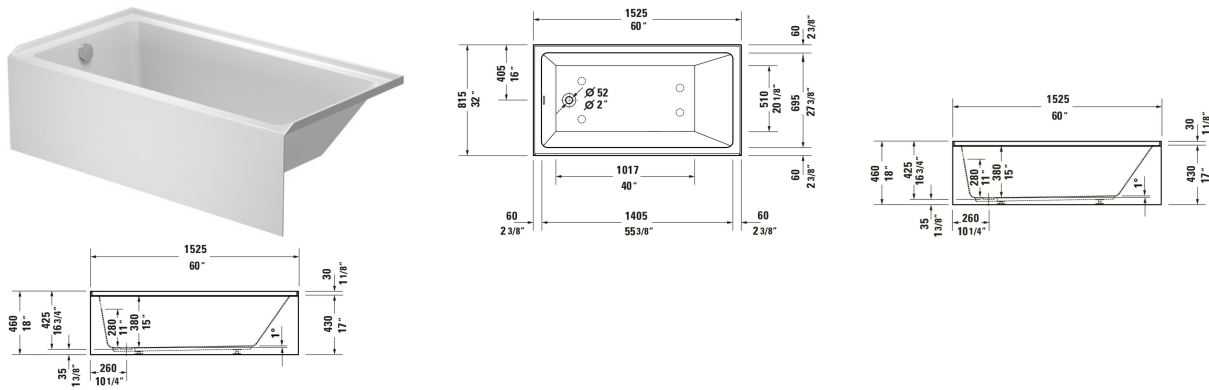

Duravit No.1 Bathtub # 70065400000090

| < 60 " > |

Bathtub	Dimension	Weight	Order number
Installation Type: Alcove, Integrated acrylic panel front, White, Material: Sanitary acrylic, Number of backrests: 1 Right, Includes support frame, Overflow: Yes, Drain orientation: Left, Overflow position: Foot end, Capacity gal: 53 gal, Internal Depth: 16 1/8 ", Height with Panel: 18 1/8 "			
Colors			
00 White			
Variant			
Seamless acrylic panel, ADA: Yes, cUPC listed: Yes	60 "x16 3/4 "	74.957 lb	70065400000090
Suitable products			
Waste and overflow Bowden cable length: 22 1/8 ", 28 3/4 x 3 1/2 "	28 3/4 x 3 1/2 "		792824
Waste and overflow Bowden cable length: 21 ", 18 7/8 x 3/8 "	18 7/8 x 3/8 "		792820
Waste and overflow ADA: Yes, 28 3/4 x 3 1/2 "	28 3/4 x 3 1/2 "		792828
Waste and overflow ADA: Yes, 28 3/4 x 3 1/2 "	28 3/4 x 3 1/2 "		792829
Waste and overflow Bowden cable length: 27 ", Diameter waste plug: 2 ", 15 3/4 x 3 1/8 "	15 3/4 x 3 1/8 "		791224
Mounting Bracket Mounting kit , 28 x 3 "	28 x 3 "		790160
Bolt Cap , 15 3/4 x 3 1/8 "	15 3/4 x 3 1/8 "		791225
shower tray foot Matches series Architec, 2 1/8 x 2 1/8 "	2 1/8 x 2 1/8 "		790164
Waste and overflow Bowden cable length: 25 7/8 ", Diameter waste plug: 2 ", 15 3/4 x 3 1/8 "	15 3/4 x 3 1/8 "		791255

All drawings contain the necessary measurements which are subject to standard tolerances. They are stated in inch & mm and are non-binding. Exact measurements, in particular for customized installation scenarios, can only be taken from the finished ceramic piece.