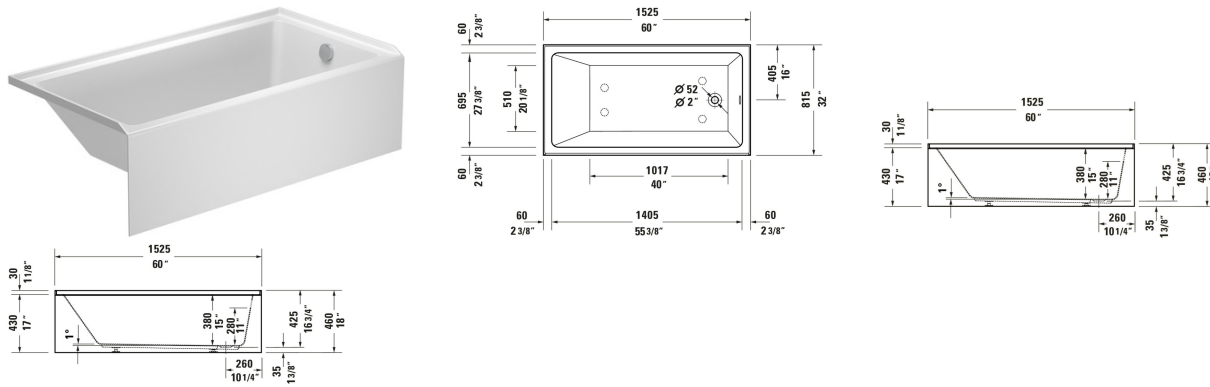

**Duravit No.1 Bathtub # 70065500000090**

| < 60 " > |

Bathtub	Dimension	Weight	Order number
Installation Type: Alcove, Integrated acrylic panel front, White, Material: Sanitary acrylic, Number of backrests: 1 Left, Includes support frame, Overflow: Yes, Drain orientation: Right, Overflow position: Foot end, Capacity gal: 53 gal, Internal Depth: 16 1/8 ", Height with Panel: 18 1/8 "			
<b>Colors</b>			
00 White			
<b>Variant</b>			
Seamless acrylic panel, ADA: Yes, cUPC listed: Yes	60 "x16 3/4 "	74.957 lb	70065500000090
<b>Suitable products</b>			
Waste and overflow Bowden cable length: 22 1/8 ", 28 3/4 x 3 1/2 "	28 3/4 x 3 1/2 "		792824
Waste and overflow Bowden cable length: 21 ", 18 7/8 x 3/8 "	18 7/8 x 3/8 "		792820
Waste and overflow ADA: Yes, 28 3/4 x 3 1/2 "	28 3/4 x 3 1/2 "		792828
Waste and overflow ADA: Yes, 28 3/4 x 3 1/2 "	28 3/4 x 3 1/2 "		792829
Waste and overflow Bowden cable length: 27 ", Diameter waste plug: 2 ", 15 3/4 x 3 1/8 "	15 3/4 x 3 1/8 "		791224
Mounting Bracket Mounting kit , 28 x 3 "	28 x 3 "		790160
Bolt Cap , 15 3/4 x 3 1/8 "	15 3/4 x 3 1/8 "		791225
shower tray foot Matches series Architec, 2 1/8 x 2 1/8 "	2 1/8 x 2 1/8 "		790164
Waste and overflow Bowden cable length: 25 7/8 ", Diameter waste plug: 2 ", 15 3/4 x 3 1/8 "	15 3/4 x 3 1/8 "		791255

All drawings contain the necessary measurements which are subject to standard tolerances. They are stated in inch & mm and are non-binding. Exact measurements, in particular for customized installation scenarios, can only be taken from the finished ceramic piece.