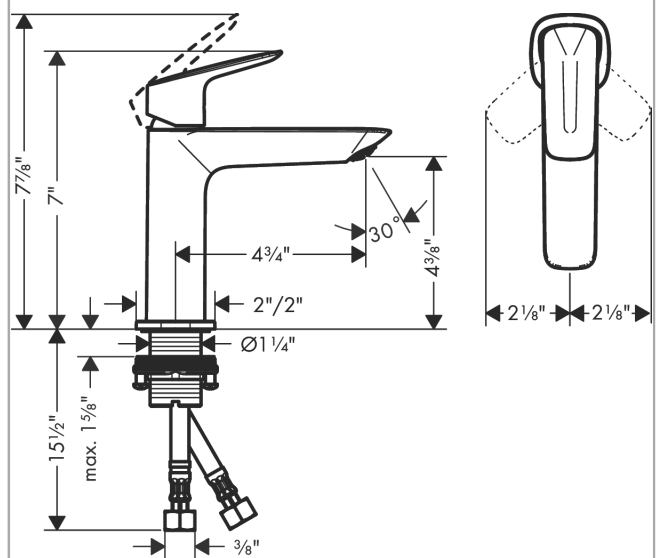

Logis
Single-Hole Faucet 110, 1.2 GPM, without Pop-up Drain
 Finish: **Chrome** Part no. : **71253001**

Description

Features

- Spout height: 4 Inch
- Handle design: lever handle
- Spray pattern: Aerated spray
- Maximum flow rate (at 3 bar): 4.5 l/min
- Ceramic cartridge

Item details

List Price \$ 239.00

Technology

Compliance / Sustainability

Product image

Scale drawing

Logis
Single-Hole Faucet 110, 1.2 GPM, without Pop-up Drain
 Finish: **Chrome** Part no. : **71253001**

Exploded drawing

Year of production: >11/21

Logis

Single-Hole Faucet 110, 1.2 GPM, without Pop-up Drain

Finish: **Chrome** Part no. : **71253001**

Spare parts list

Year of production: >11/21

Pos.	Description	Part no.	Price	PU
1	handle	94376000	-	1
2	screw cover	96338000	-	1
3	flange	98863000	-	1
4	O-ring 24x2	98388000	-	1
5	nut	98864000	-	1
6	cartridge, assy	97685000	-	1
7	locking screw for handle	95140000	-	1
8	seal	98865000	-	1
9	adapter for cartridge	98866000	-	1
10	O-ring 23x2	98398000	-	1
11	aerator M24x1 (4,5 l/min)	94364001	-	1
12	O-ring 30x1,5	98433000	-	1
13	escutcheon	94382000	-	1
14	flat seal	98749000	-	1
15	fixing set (Ø 32)	13961000	-	1
16	lever collar	97548000	-	1
17	connection hose 18½" M8x0,75 3/8"	96321001	-	1
18	O-ring 7x1,5	98422000	-	1