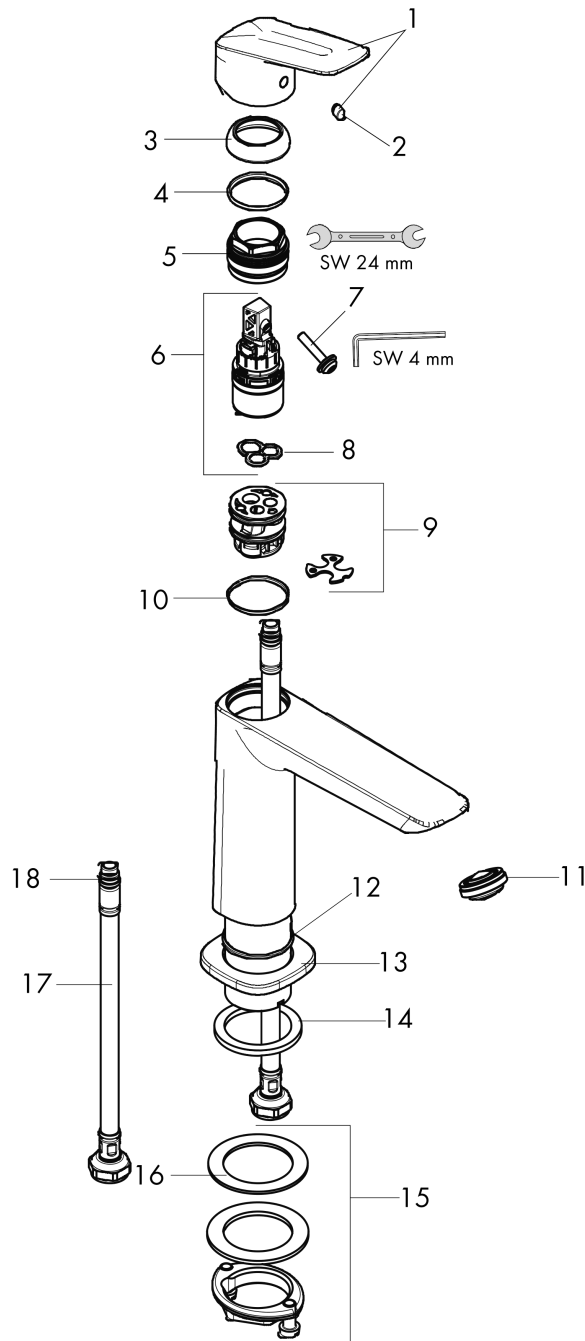

Logis
Single-Hole Faucet 110, 1.2 GPM, without Pop-up Drain
 Finish: **Chrome** Part no. : **71253001**

Description

Features

- Spout height: 4 Inch
- Handle design: lever handle
- Spray pattern: Aerated spray
- Maximum flow rate (at 3 bar): 4.5 l/min
- Ceramic cartridge

Item details

List Price \$ 239.00

Technology

Compliance / Sustainability

Product image

Scale drawing

Logis
Single-Hole Faucet 110, 1.2 GPM, without Pop-up Drain
 Finish: **Chrome** Part no. : **71253001**

Exploded drawing

Year of production: >11/21

Logis

Single-Hole Faucet 110, 1.2 GPM, without Pop-up Drain

Finish: **Chrome** Part no. : **71253001**

Spare parts list

Year of production: >11/21

Pos.	Description	Part no.	Price	PU
1	handle	94376000	-	1
2	screw cover	96338000	-	1
3	flange	98863000	-	1
4	O-ring 24x2	98388000	-	1
5	nut	98864000	-	1
6	cartridge, assy	97685000	-	1
7	locking screw for handle	95140000	-	1
8	seal	98865000	-	1
9	adapter for cartridge	98866000	-	1
10	O-ring 23x2	98398000	-	1
11	aerator M24x1 (4,5 l/min)	94364001	-	1
12	O-ring 30x1,5	98433000	-	1
13	escutcheon	94382000	-	1
14	flat seal	98749000	-	1
15	fixing set (Ø 32)	13961000	-	1
16	lever collar	97548000	-	1
17	connection hose 18½" M8x0,75 3/8"	96321001	-	1
18	O-ring 7x1,5	98422000	-	1