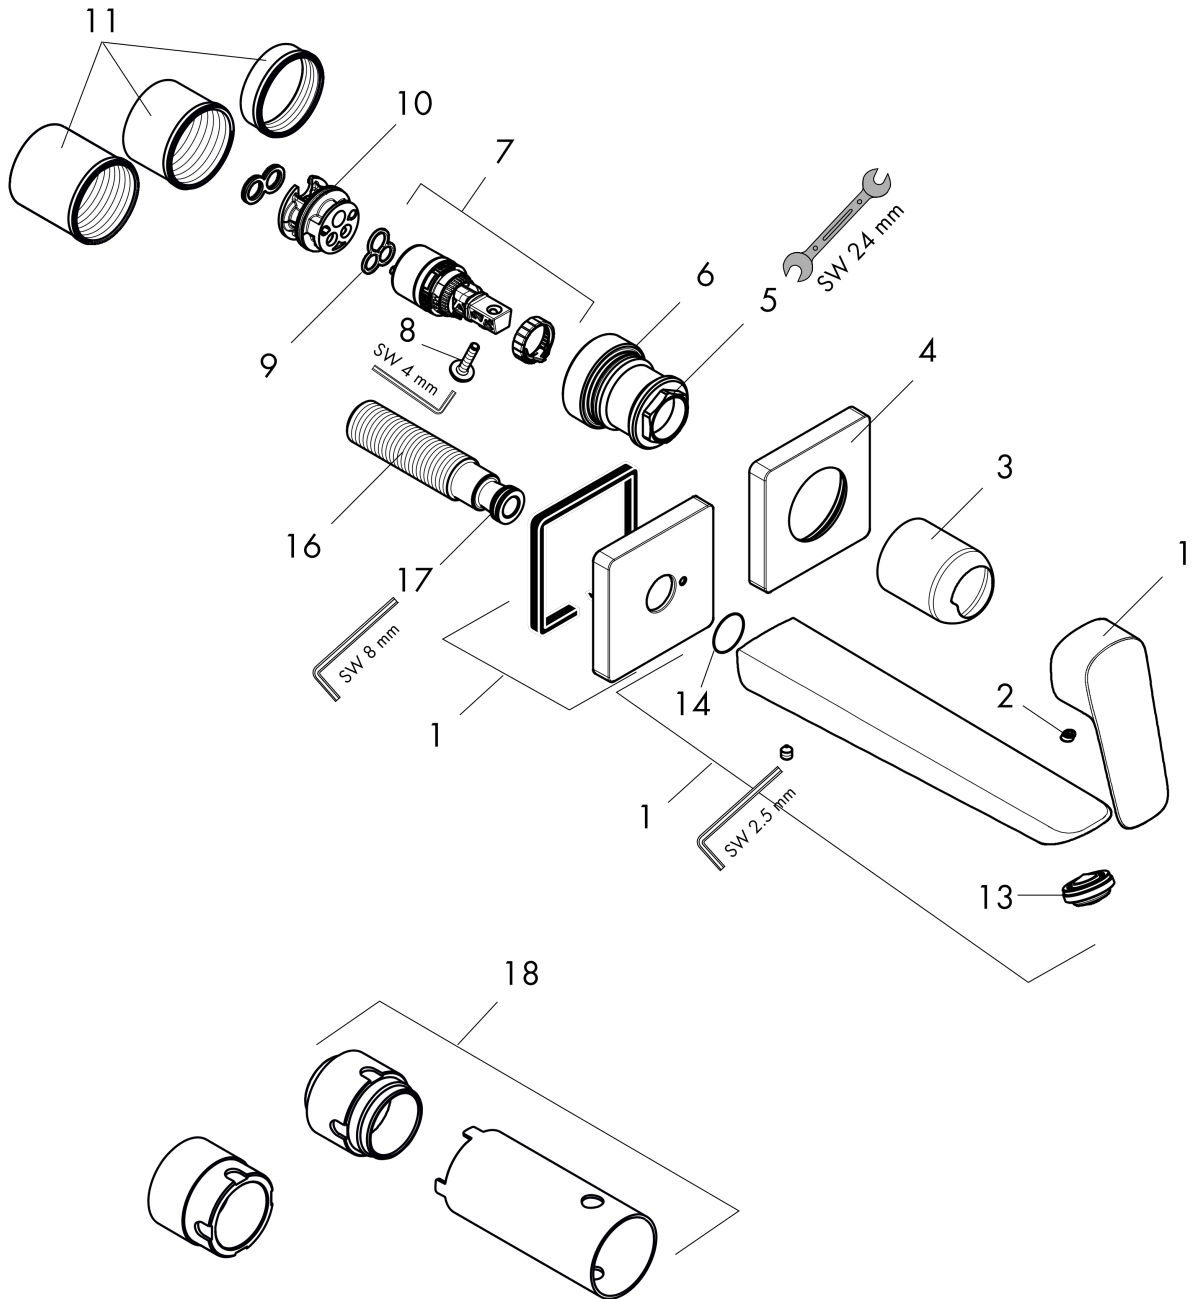

#### Product image

#### Scale drawing

**Logis**  
**Wall-Mounted Single-Handle Faucet Trim, 1.2 GPM**  
 Surface: **chrome** Part no. : **71256001**

Exploded drawing

Year of production: >11/21

**Logis****Wall-Mounted Single-Handle Faucet Trim, 1.2 GPM**Surface: **chrome** Part no. : **71256001****Spare parts list**

Year of production: &gt;11/21

Pos.	Description	Part no.	Price	PU
1	handle	94400000	-	1
2	screw cover	96338000	-	1
3	sleeve	93053000	-	1
4	escutcheon for handle	93161000	-	1
5	nut	93141000	-	1
6	O-ring 26x2	98147000	-	1
7	cartridge, assy	97685000	-	1
8	locking screw for handle	95140000	-	1
9	seal	98865000	-	1
10	adapter for cartridge	95634000	-	1
11	fixing set	97971000	-	1
12	spout cpl.	94401000	-	1
13	aerator M24x1 (4,5 l/min)	94364001	-	1
14	O-ring 18x1,5	98231000	-	1
15	escutcheon for spout	93162000	-	1
16	connecting thread G½	95626000	-	1
17	O-ring 13x2	98128000	-	1
18	extension set 25 mm for 13622180	31971000	-	1