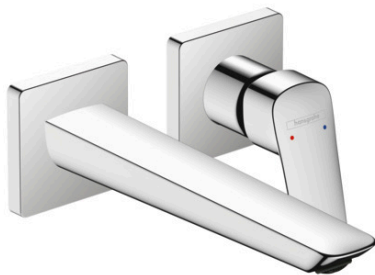

Logis

Wall-Mounted Single-Handle Faucet Trim, 1.2 GPM

Surface: **chrome** Part no. : **71256001**

Description

Features

- Spray modes: Aerated spray
- Flow: 1.2 GPM (4.5 L/Min)
- Ceramic cartridge
- Does not include: basic set, Pop-up assembly

Item details

Technology

Compliance

Product image