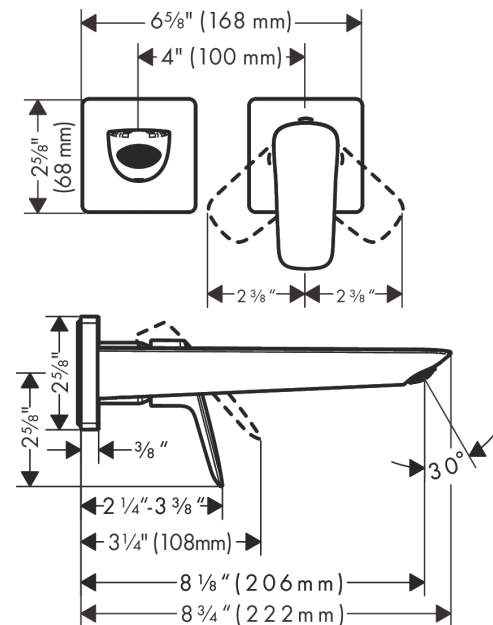

Scale drawing