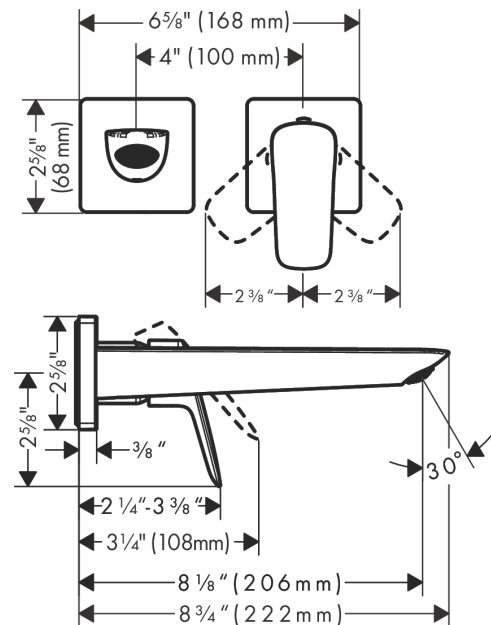

Logis

Wall-Mounted Single-Handle Faucet Trim, 1.2 GPM, without Pop-up Drain

Finish: **Chrome** Part no. : **71256001**

Description

Features

- Handle design: lever handle
- Spray pattern: Aerated spray
- Maximum flow rate (at 3 bar): 4.5 l/min
- Ceramic cartridge

Item details

List Price \$ 353.00

Technology

Compliance / Sustainability

Product image

Scale drawing

Logis

Wall-Mounted Single-Handle Faucet Trim, 1.2 GPM, without Pop-up Drain

Finish: **Chrome** Part no. : **71256001**

Exploded drawing

Year of production: >11/21

Logis

Wall-Mounted Single-Handle Faucet Trim, 1.2 GPM, without Pop-up Drain

Finish: **Chrome** Part no. : **71256001**

Spare parts list

Year of production: >11/21

Pos.	Description	Part no.	Price	PU
1	handle	94400000	-	1
2	screw cover	96338000	-	1
3	sleeve	93053000	-	1
4	escutcheon for handle	93161000	-	1
5	nut	93141000	-	1
6	O-ring 26x2	98147000	-	1
7	cartridge, assy	97685000	-	1
8	locking screw for handle	95140000	-	1
9	seal	98865000	-	1
10	adapter for cartridge	95634000	-	1
11	fixing set	97971000	-	1
12	spout cpl.	94401000	-	1
13	aerator M24x1 (4,5 l/min)	94364001	-	1
14	O-ring 18x1,5	98231000	-	1
15	escutcheon for spout	93162000	-	1
16	connecting thread G½	95626000	-	1
17	O-ring 13x2	98128000	-	1
18	extension set 25 mm for 13622180	31971000	-	1
a	base body	13622181	-	1