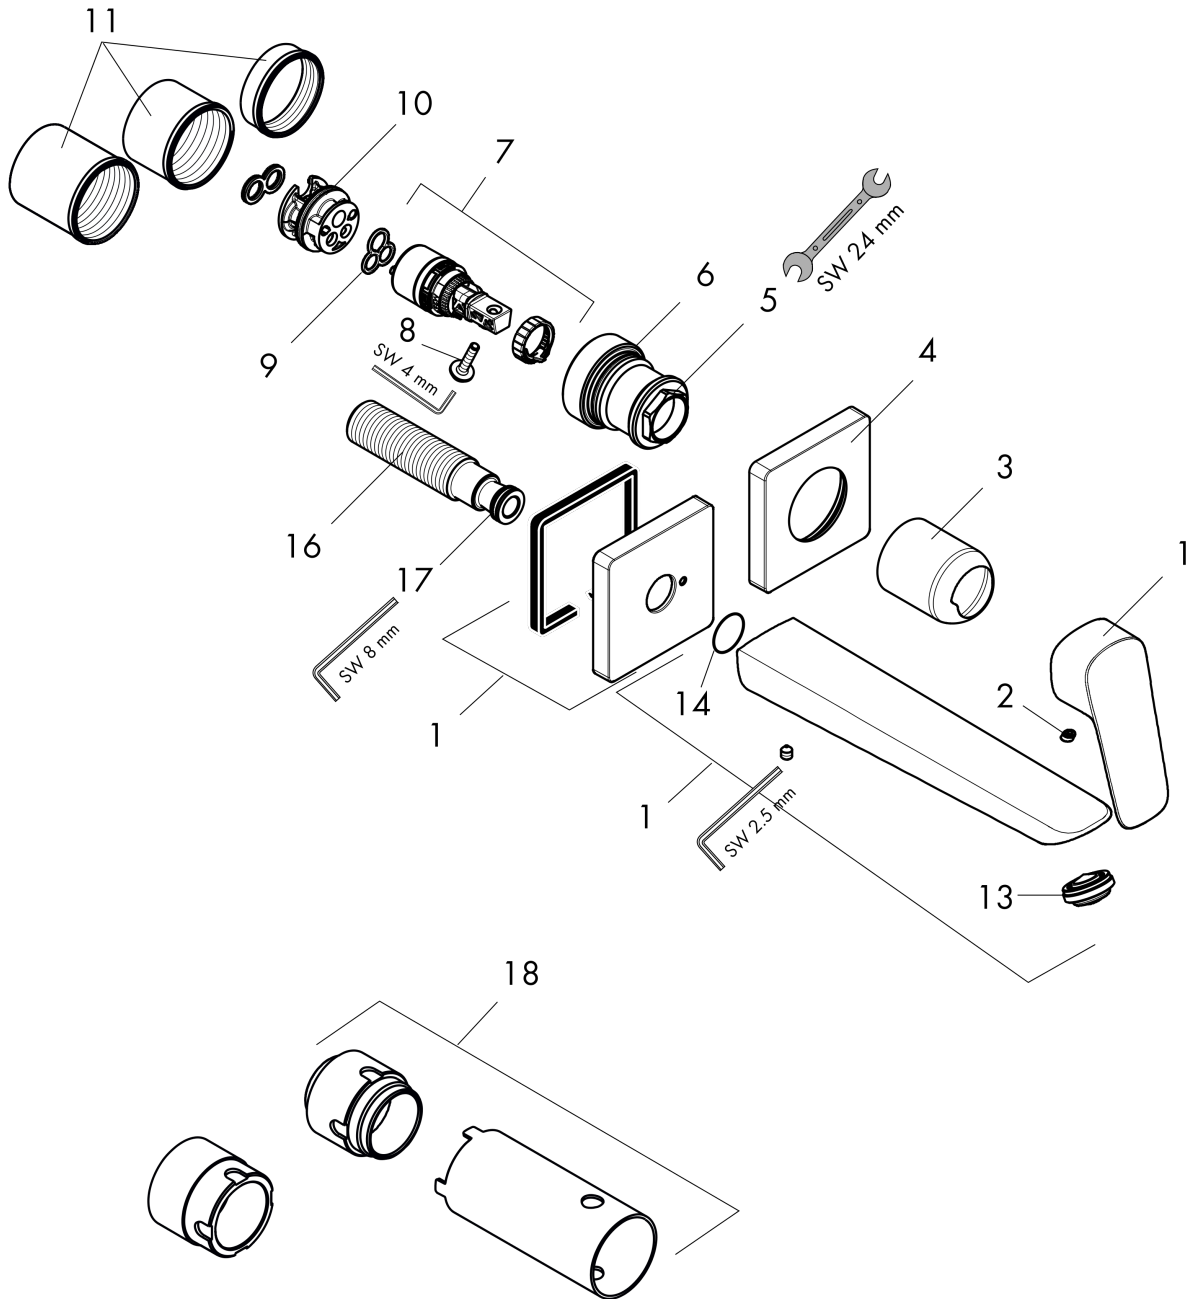

Logis

Wall-Mounted Single-Handle Faucet Trim, 1.2 GPM, without Pop-up Drain

Finish: **Chrome** Part no. : **71256001**

Description

Features

- Handle design: lever handle
- Spray pattern: Aerated spray
- Maximum flow rate (at 3 bar): 4.5 l/min
- Ceramic cartridge

Item details

List Price \$ 353.00

Technology

Compliance / Sustainability

Product image

Scale drawing

Logis

Wall-Mounted Single-Handle Faucet Trim, 1.2 GPM, without Pop-up Drain

Finish: **Chrome** Part no. : **71256001**

Exploded drawing

Year of production: >11/21

Logis

Wall-Mounted Single-Handle Faucet Trim, 1.2 GPM, without Pop-up Drain

Finish: **Chrome** Part no. : **71256001**

Spare parts list

Year of production: >11/21

Pos.	Description	Part no.	Price	PU
1	handle	94400000	-	1
2	screw cover	96338000	-	1
3	sleeve	93053000	-	1
4	escutcheon for handle	93161000	-	1
5	nut	93141000	-	1
6	O-ring 26x2	98147000	-	1
7	cartridge, assy	97685000	-	1
8	locking screw for handle	95140000	-	1
9	seal	98865000	-	1
10	adapter for cartridge	95634000	-	1
11	fixing set	97971000	-	1
12	spout cpl.	94401000	-	1
13	aerator M24x1 (4,5 l/min)	94364001	-	1
14	O-ring 18x1,5	98231000	-	1
15	escutcheon for spout	93162000	-	1
16	connecting thread G½	95626000	-	1
17	O-ring 13x2	98128000	-	1
18	extension set 25 mm for 13622180	31971000	-	1
a	base body	13622181	-	1