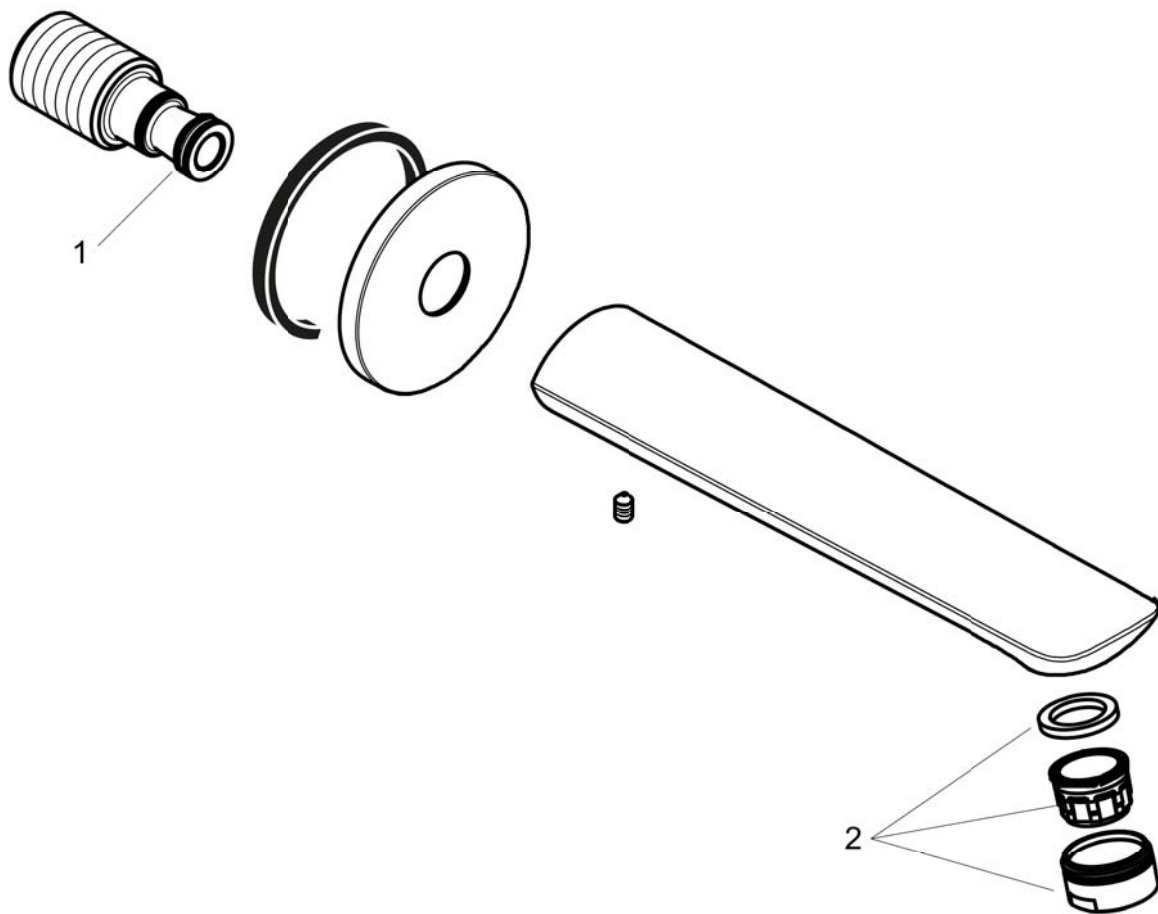

Focus N
Tub Spout
 Finishes : **chrome** Part no. : **71320001**

Description

Features

- Solid brass

Item details

Compliance

Product image

Scale drawing

Focus N
Tub Spout
Finishes : **chrome** Part no. : **71320001**

Exploded drawing

Year of production: >06/18

Focus N

Tub Spout

Finishes : **chrome** Part no. : **71320001**

Spare parts list

Year of production: >06/18

Pos.	Description	Part no.	Price	PU
1	O-ring 13x2	98128000	-	1
2	aerator M24x1 (30 l/min)	96512000	-	1