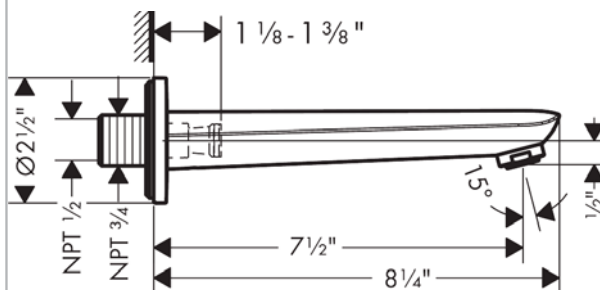

Focus N
Tub Spout
 Finishes : **chrome** Part no. : **71320001**

Description

Features

- Solid brass

Item details

Compliance

Product image

Scale drawing

Focus N
Tub Spout
Finishes : **chrome** Part no. : **71320001**

Exploded drawing

Year of production: >06/18

Focus N

Tub Spout

Finishes : **chrome** Part no. : **71320001**

Spare parts list

Year of production: >06/18

Pos.	Description	Part no.	Price	PU
1	O-ring 13x2	98128000	-	1
2	aerator M24x1 (30 l/min)	96512000	-	1