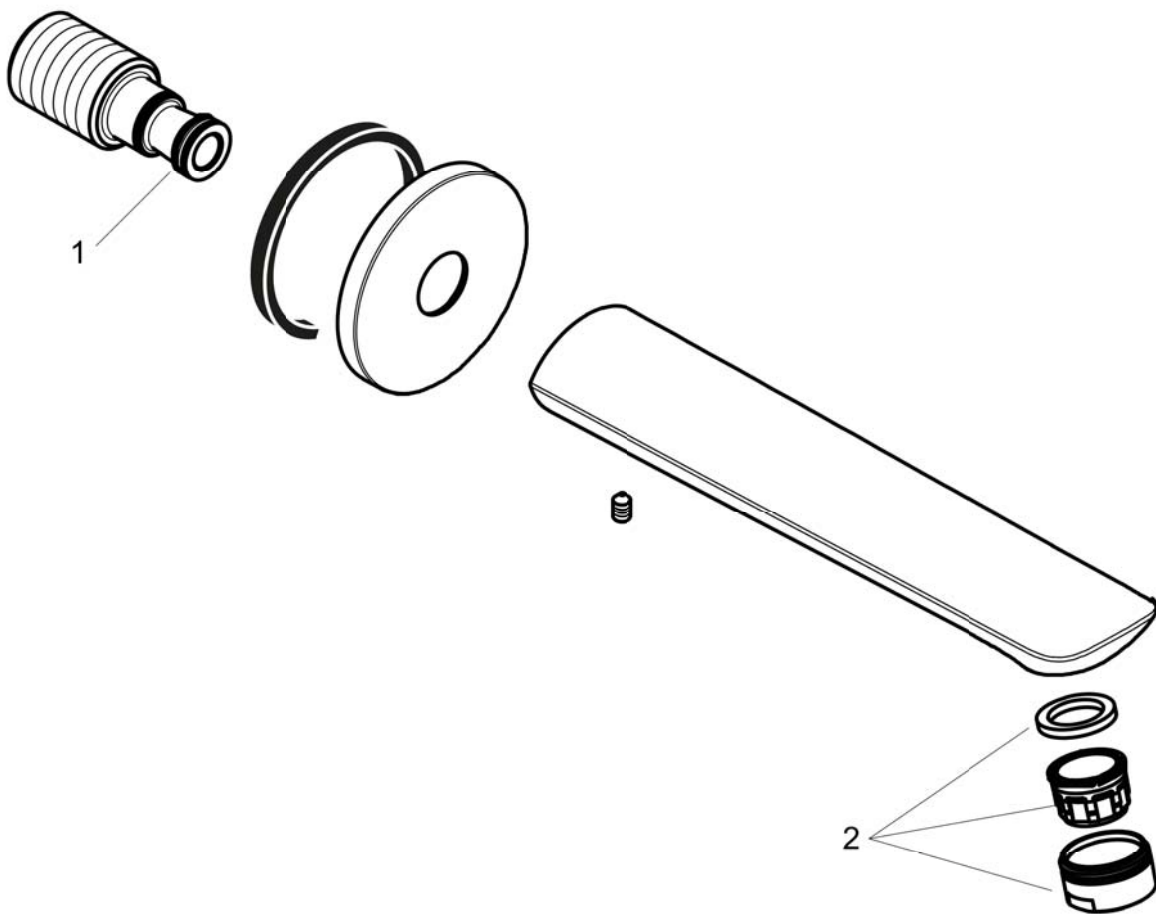

Focus N

Tub Spout

Finishes : **brushed nickel** Part no. : **71320821**

Description

Features

- Solid brass

Item details

Compliance

Product image

Scale drawing

Focus N
Tub Spout
Finishes : **brushed nickel** Part no. : **71320821**

Exploded drawing

Year of production: >06/18

Focus N

Tub Spout

Finishes : **brushed nickel** Part no. : **71320821**

Spare parts list

Year of production: >06/18

Pos.	Description	Part no.	Price	PU
1	O-ring 13x2	98128000	-	1
2	aerator M24x1 (30 l/min)	96512820	-	1