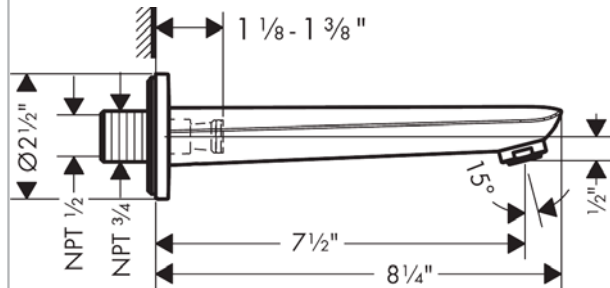

Focus N

Tub Spout

Finishes : **brushed nickel** Part no. : **71320821**

Description

Features

- Solid brass

Item details

Compliance

Product image

Scale drawing

Focus N
Tub Spout
Finishes : **brushed nickel** Part no. : **71320821**

Exploded drawing

Year of production: >06/18

Focus N

Tub Spout

Finishes : **brushed nickel** Part no. : **71320821**

Spare parts list

Year of production: >06/18

Pos.	Description	Part no.	Price	PU
1	O-ring 13x2	98128000	-	1
2	aerator M24x1 (30 l/min)	96512820	-	1