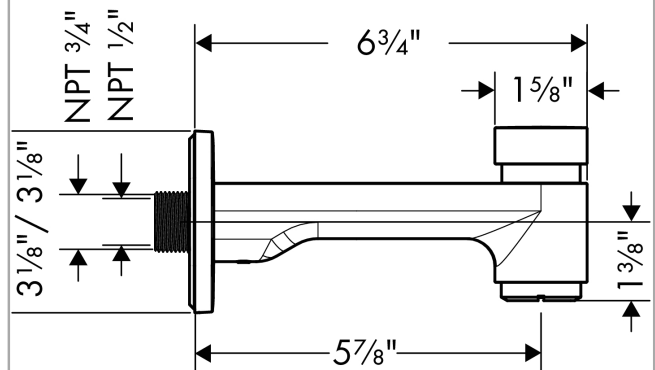

Logis
Tab Spout with Diverter
 Finish: **chrome** Part no. : **71412001**

Description

Features

- Solid Brass
- Includes: 1/2" female and 3/4" male adaptor
- Installation instructions: For use with pressure balance valve only

Item details

List Price \$ 210.00

Compliance / Sustainability

Product image

Scale drawing

Logis

Tube Spout with Diverter

Finish: **chrome** Part no. : **71412001**

Exploded drawing

Year of production: >01/16

Logis

Tub Spout with Diverter

Finish: **chrome** Part no. : **71412001**

Spare parts list

Year of production: >01/16

Pos.	Description	Part no.	Price	PU
1	connecting thread	96472001	-	1
2	O-ring 16x2,5	98134000	-	1
3	hollow set screw M6x8	97810000	-	1