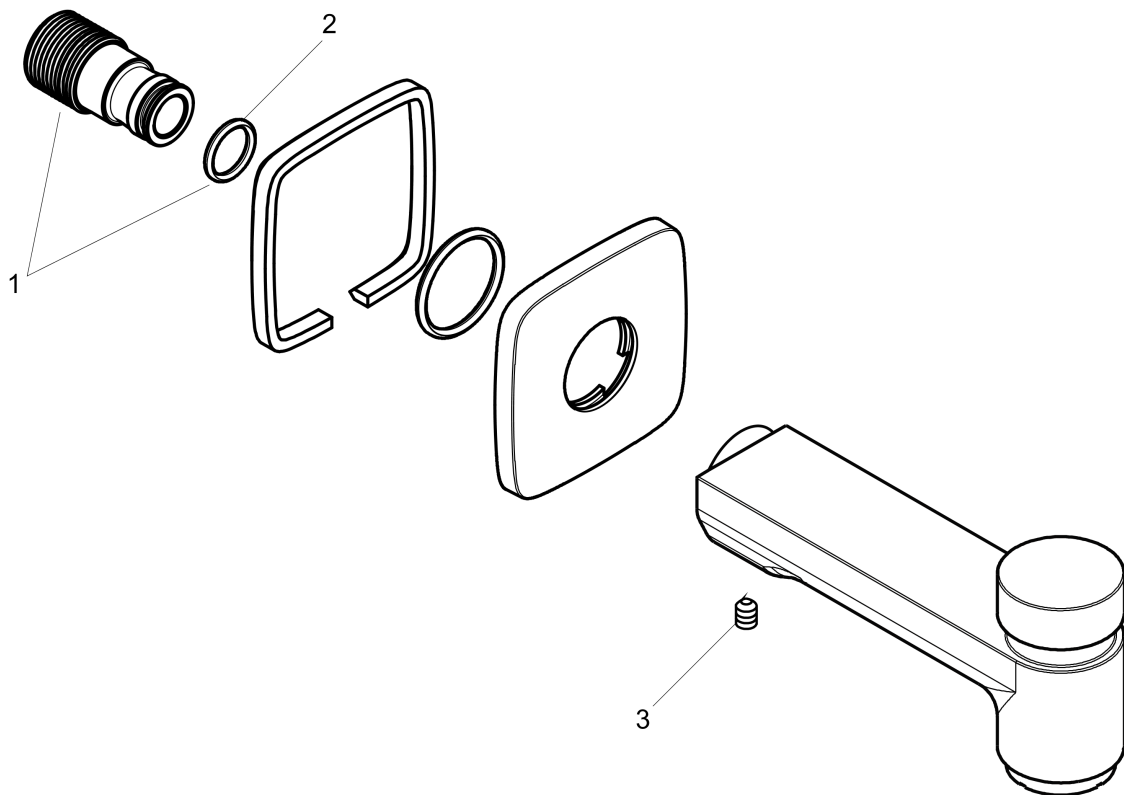

Logis
Tab Spout with Diverter
 Finish: **chrome** Part no. : **71412001**

Description

Features

- Solid Brass
- Includes: 1/2" female and 3/4" male adaptor
- Installation instructions: For use with pressure balance valve only

Item details

List Price \$ 210.00

Compliance / Sustainability

Product image

Scale drawing

Logis

Tube Spout with Diverter

Finish: **chrome** Part no. : **71412001**

Exploded drawing

Year of production: >01/16

Logis

Tub Spout with Diverter

Finish: **chrome** Part no. : **71412001**

Spare parts list

Year of production: >01/16

Pos.	Description	Part no.	Price	PU
1	connecting thread	96472001	-	1
2	O-ring 16x2,5	98134000	-	1
3	hollow set screw M6x8	97810000	-	1