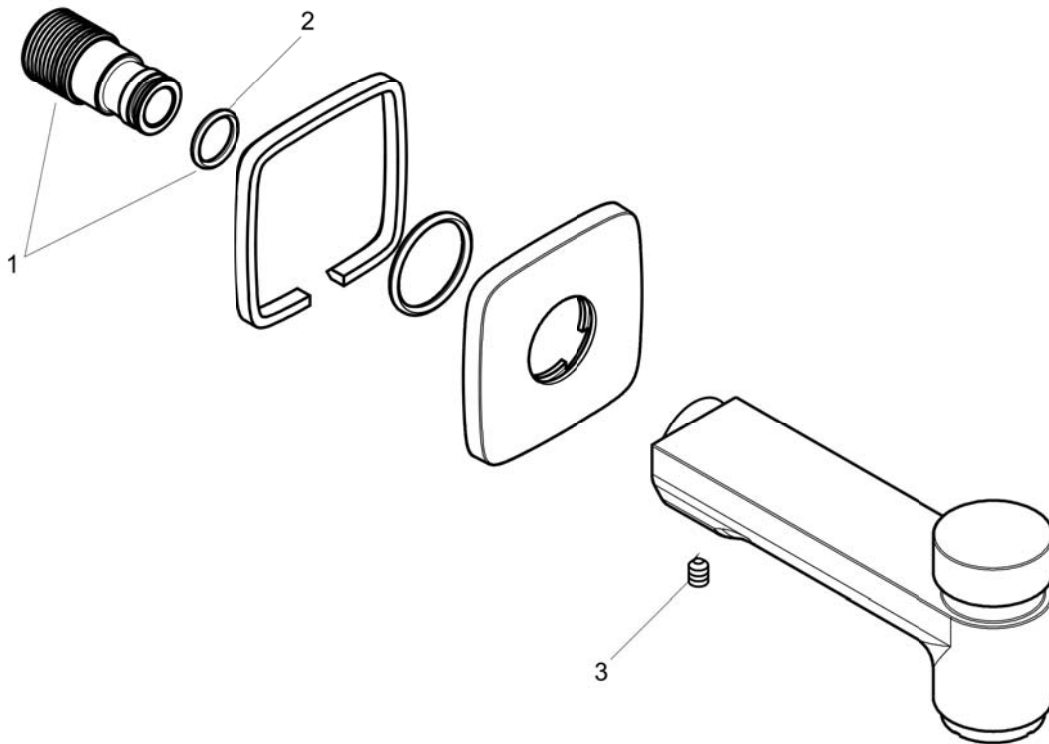

**Logis**  
**Tube Spout with Diverter**  
 Finishes : **chrome** Part no. : **71412001**

**Description**

**Features**

- Solid brass

**Item details**

**Compliance**

**Product image**

**Scale drawing**

**Logis**  
**Tab Spout with Diverter**  
Finishes : **chrome** Part no. : **71412001**

**Exploded drawing**

Year of production: >01/16

**Logis**  
**Tub Spout with Diverter**  
 Finishes : **chrome** Part no. : **71412001**

**Spare parts list**

Year of production: >01/16

Pos.	Description	Part no.	Price	PU
1	connecting thread	96472001	-	1
2	O-ring 16x2,5	98134000	-	1
3	hollow set screw M6x8	97810000	-	1