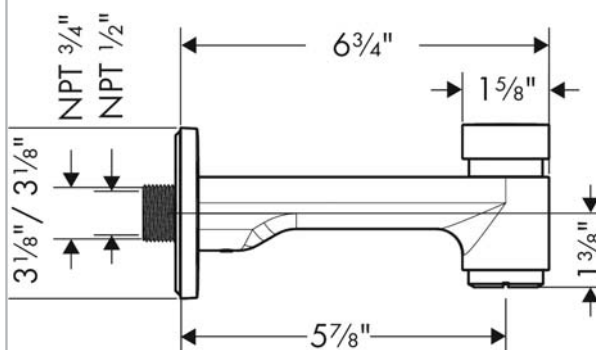

**Logis**  
**Tube Spout with Diverter**  
 Finishes : **chrome** Part no. : **71412001**

**Description**

**Features**

- Solid brass

**Item details**

**Compliance**

**Product image**

**Scale drawing**

**Logis**  
**Tab Spout with Diverter**  
Finishes : **chrome** Part no. : **71412001**

**Exploded drawing**

Year of production: >01/16

**Logis**  
**Tub Spout with Diverter**  
 Finishes : **chrome** Part no. : **71412001**

**Spare parts list**

Year of production: >01/16

Pos.	Description	Part no.	Price	PU
1	connecting thread	96472001	-	1
2	O-ring 16x2,5	98134000	-	1
3	hollow set screw M6x8	97810000	-	1