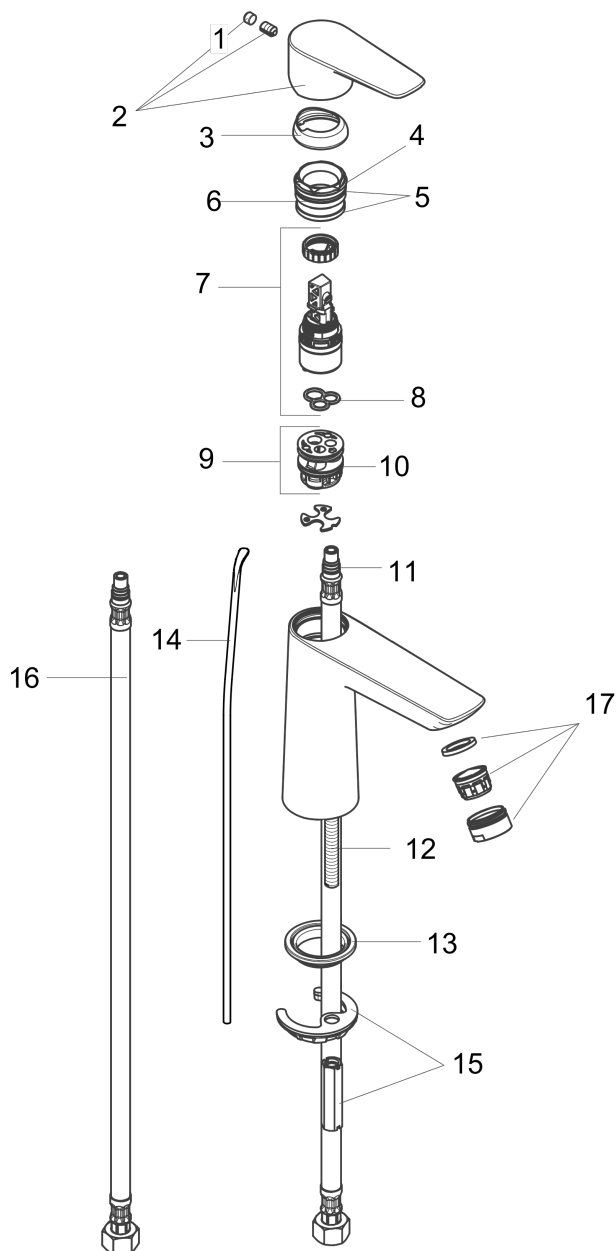

Talis E
Single-Hole Faucet 80 with Pop-Up Drain, 1.2 GPM
Finishes : **brushed nickel** Part no. : **71700821**

Exploded drawing

Year of production: >11/16

Talis E

Single-Hole Faucet 80 with Pop-Up Drain, 1.2 GPM

Finishes : **brushed nickel** Part no. : **71700821**

Spare parts list

Year of production: >11/16

Pos.	Description	Part no.	Price	PU
1	screw cover	95704000	-	1
2	handle	92687820	-	1
3	flange	92625820	-	1
4	O-ring 25x1,5	98146000	-	1
5	O-ring 27x1,5	92527000	-	1
6	nut	92689000	-	1
7	cartridge, assy	95973001	-	1
8	seal	98865000	-	1
9	adapter for cartridge	98866000	-	1
10	O-ring 23x2	98398000	-	1
11	O-ring 7x1,5	98422000	-	1
12	screw M8 x 68	97736000	-	1
13	seal Ø 42	98722000	-	1
14	pull rod	96657820	-	1
15	fixing set	96016000	-	1
16	connection hose 18½" M8x0,75 3/8"	96321001	-	1
17	aerator M24x1 (4,5 l/min)	92877820	-	1
a	pop up waste	88509820	-	1