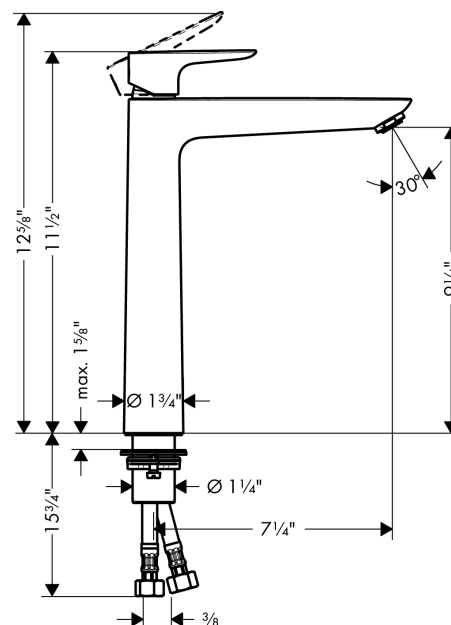

Talis E
Single-Hole Faucet 240, 1.2 GPM
 Finishes : **chrome** Part no. : **71717001**

Description

Features

- Aerated spray
- Flow: 1.2 GPM (4.5 L/Min)
- Ceramic cartridge

Item details

List Price

Technology

Compliance

Product image

Scale drawing

Talis E
Single-Hole Faucet 240, 1.2 GPM
 Finishes : **chrome** Part no. : **71717001**

Spare parts list

Year of production: >10/16

Pos.	Description	Part no.	Price	PU
1	handle	92687000	-	1
2	screw cover	95704000	-	1
3	flange	92625000	-	1
4	nut	92689000	-	1
5	O-ring 25x1,5	98146000	-	1
6	O-ring 27x1,5	92527000	-	1
7	cartridge, assy	97685000	-	1
8	seal	98865000	-	1
9	adapter for cartridge	92628000	-	1
10	adapter for cartridge	98866000	-	1
11	O-ring 23x2	98398000	-	1
12	aerator M24x1 (4,5 l/min)	92877000	-	1
13	flat seal	98749000	-	1
14	fixing set (Ø 32)	13961000	-	1
15	lever collar	97548000	-	1
16	connection hose 23½" M8x0,75 3/8"	98600001	-	1