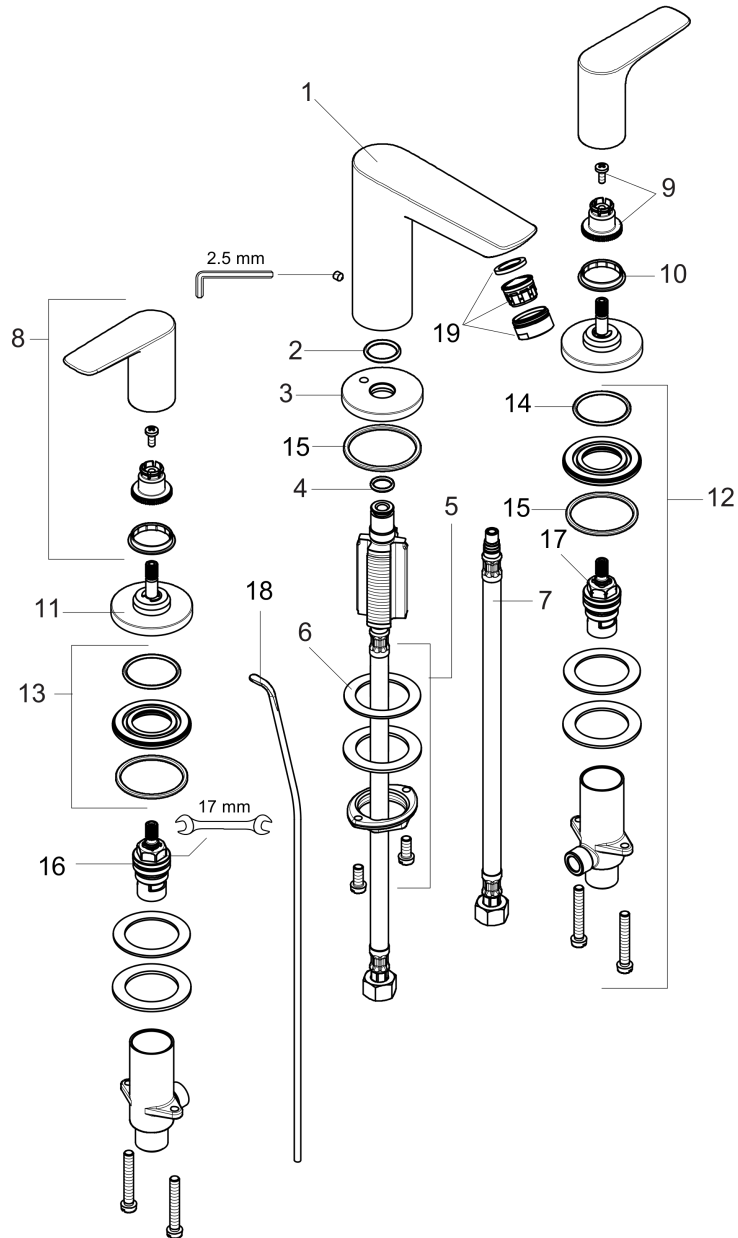

Talis E
Widespread Faucet 150 with Pop-Up Drain, 1.2 GPM
Finishes : **chrome** Part no. : **71733001**

Exploded drawing

Year of production: >11/16

Talis E

Widespread Faucet 150 with Pop-Up Drain, 1.2 GPM

Finishes : **chrome** Part no. : **71733001**

Spare parts list

Year of production: >11/16

Pos.	Description	Part no.	Price	PU
1	spout cpl.	92785000	-	1
2	O-ring 18x2,5	98139000	-	1
3	escutcheon Ø 53 mm	95272000	-	1
4	O-ring 11x2	98127000	-	1
5	fixing set (Ø 32)	13961000	-	1
6	lever collar	97548000	-	1
7	connection hose 450 mm M8x0,75 G3/8	97206000	-	1
8	handle	92779000	-	1
9	handle fixing set	94184000	-	1
10	set of color-rings cold / hot water	95819000	-	1
11	escutcheon Ø 52 mm	97285000	-	1
12	stop valve cpl.	97357001	-	1
13	nut	92854000	-	1
14	O-Ring 32x2,5	96364000	-	1
15	O-ring	92768000	-	1
16	shut off unit right closing	94009000	-	1
17	shut off unit left closing	94008000	-	1
18	pull rod	96657000	-	1
19	aerator M24x1 (4,5 l/min)	92877000	-	1
a	pop up waste	88509000	-	1