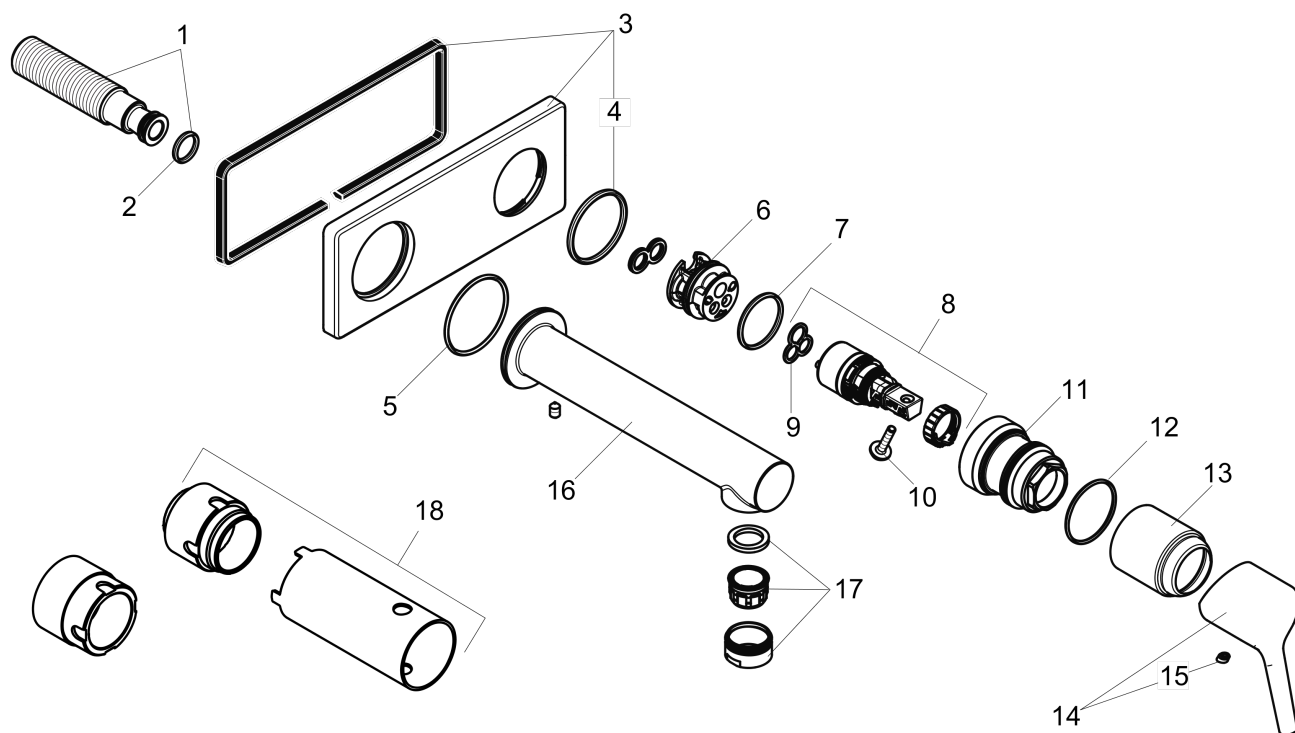

Talis S
Wall-Mounted Single-Handle Faucet Trim, 1.2 GPM
 Finishes : **chrome** Part no. : **72111001**

Description

Features

- Aerated spray
- Flow: 1.2 GPM (4.5 L/Min)
- Ceramic cartridge

Item details

List Price

Technology

Compliance

Product image

Scale drawing

Talis S
Wall-Mounted Single-Handle Faucet Trim, 1.2 GPM
Finishes : **chrome** Part no. : **72111001**

Exploded drawing

Year of production: >09/16

Talis S

Wall-Mounted Single-Handle Faucet Trim, 1.2 GPM

Finishes : **chrome** Part no. : **72111001**

Spare parts list

Year of production: >09/16

Pos.	Description	Part no.	Price	PU
1	connecting thread G½	95626000	-	1
2	O-ring 13x2	98128000	-	1
3	escutcheon	92649000	-	1
4	O-Ring 36x2,5	98190000	-	1
5	O-ring 39x2	98158000	-	1
6	adapter for cartridge	95634000	-	1
7	O-ring 26x2	98147000	-	1
8	cartridge, assy	97685000	-	1
9	seal	98865000	-	1
10	locking screw for handle	95140000	-	1
11	nut	92658000	-	1
12	O-ring 33x1,5	98164000	-	1
13	flange	92657000	-	1
14	handle	92648000	-	1
15	screw cover	96338000	-	1
16	spout 225 mm	92656000	-	1
17	aerator M24x1 (4,5 l/min)	92812000	-	1
18	extension set 25 mm for 13622180	31971000	-	1