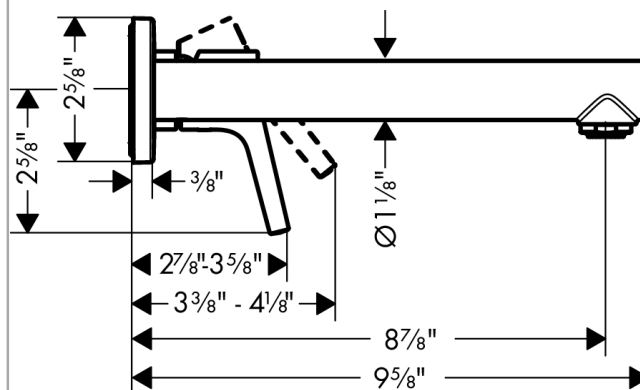

Talis S
Wall-Mounted Single-Handle Faucet Trim, 1.2 GPM
 Finishes : **chrome** Part no. : **72111001**

Description

Features

- Aerated spray
- Flow: 1.2 GPM (4.5 L/Min)
- Ceramic cartridge

Item details

List Price

Technology

Compliance

Product image

Scale drawing

Talis S
Wall-Mounted Single-Handle Faucet Trim, 1.2 GPM
Finishes : **chrome** Part no. : **72111001**

Exploded drawing

Year of production: >09/16

Talis S

Wall-Mounted Single-Handle Faucet Trim, 1.2 GPM

Finishes : **chrome** Part no. : **72111001**

Spare parts list

Year of production: >09/16

Pos.	Description	Part no.	Price	PU
1	connecting thread G½	95626000	-	1
2	O-ring 13x2	98128000	-	1
3	escutcheon	92649000	-	1
4	O-Ring 36x2,5	98190000	-	1
5	O-ring 39x2	98158000	-	1
6	adapter for cartridge	95634000	-	1
7	O-ring 26x2	98147000	-	1
8	cartridge, assy	97685000	-	1
9	seal	98865000	-	1
10	locking screw for handle	95140000	-	1
11	nut	92658000	-	1
12	O-ring 33x1,5	98164000	-	1
13	flange	92657000	-	1
14	handle	92648000	-	1
15	screw cover	96338000	-	1
16	spout 225 mm	92656000	-	1
17	aerator M24x1 (4,5 l/min)	92812000	-	1
18	extension set 25 mm for 13622180	31971000	-	1