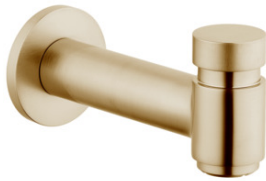

Talis S
Tab Spout with Diverter
 Surface: **brushed bronze**

Part no. : **72411141**

Description

Features

- Solid Brass
- Includes: 1/2" female and 3/4" male adaptor

Item details

Compliance

Product image