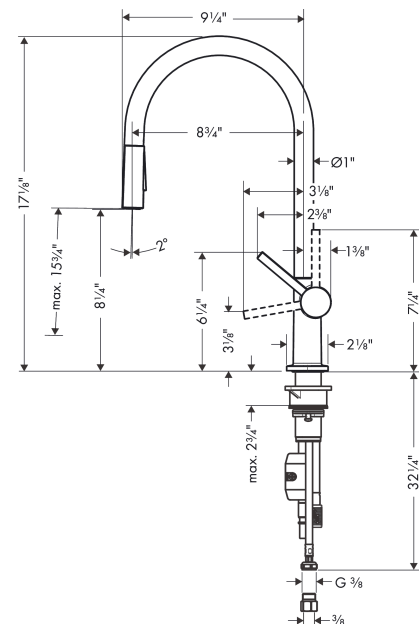

Talis N
HighArc Kitchen Faucet, O-Style 2-Spray Pull-Down, 1.75 GPM
 Finishes : **chrome** Part no. : **72800001**

Description

Features

- Swivel range adjustable in 4 steps 60°, 110°, 150° or 360°
- Aerated and needle spray
- Toggle spray diverter
- MagFit magnetic sprayhead docking
- Single-hole installation
- Flow: 1.75 GPM (6.6 L/Min)
- Ceramic cartridge
- 3/8" connections
- Integrated double backflow prevention
- 1 3/8" Mounting hole required
- Single lever kitchen mixer, connection hoses, Fastening set, Assembly instructions

Item details

Technology

Compliance

Product image

Scale drawing

Talis N
HighArc Kitchen Faucet, O-Style 2-Spray Pull-Down, 1.75 GPM
 Finishes : **chrome** Part no. : **72800001**

Exploded drawing

Year of production: >06/20