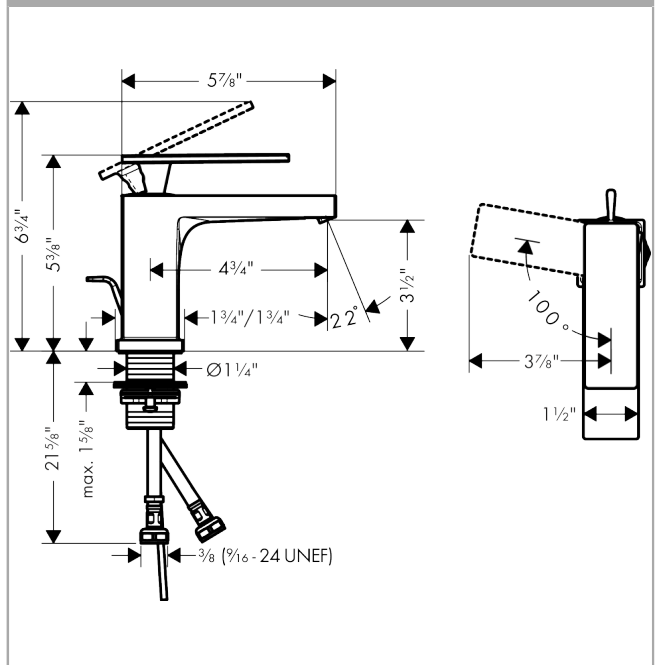

**Tecturis E**  
**Single-Hole Faucet 80 with Pop-Up Drain, 1.2 GPM**  
 Finish: **Chrome** Part no. : **73002001**

**Description**

**Features**

- Consists of: single-hole lavatory faucet, drain valve set
- Spout height: 90 mm
- Handle design: lever handle
- Spray pattern: WaterfallStream
- Maximum flow rate (at 3 bar): 4.5 l/min
- Ceramic cartridge

**Item details**

List Price \$ 270.00

**Technology**

**Design awards**

**Compliance / Sustainability**

**Product image**

**Scale drawing**

**Tecturis E**  
**Single-Hole Faucet 80 with Pop-Up Drain, 1.2 GPM**  
 Finish: **Chrome** Part no. : **73002001**

Exploded drawing

Year of production: >02/24

**Tecturis E**  
**Single-Hole Faucet 80 with Pop-Up Drain, 1.2 GPM**  
 Finish: **Chrome** Part no. : **73002001**

**Spare parts list**

Year of production: >02/24

Pos.	Description	Part no.	Price	PU
1	handle	94992000	-	1
2	screw cover	93983000	-	1
3	nut	94092000	-	1
4	O-ring 29x2	98391000	-	1
5	cartridge, assy	93760000	-	1
6	seal	93383000	-	1
7	O-ring 25x1,5	98146000	-	1
8	adapter for cartridge	98866000	-	1
9	aerator cpl.	94994000	-	1
10	fixing set (Ø 32)	13961000	-	1
11	connection hose 23½" M8x0,75 3/8"	98600001	-	1
12	pull rod	96657000	-	1
a	pop up waste	88509000	-	1
b	O-ring 23x2	98398000	-	1