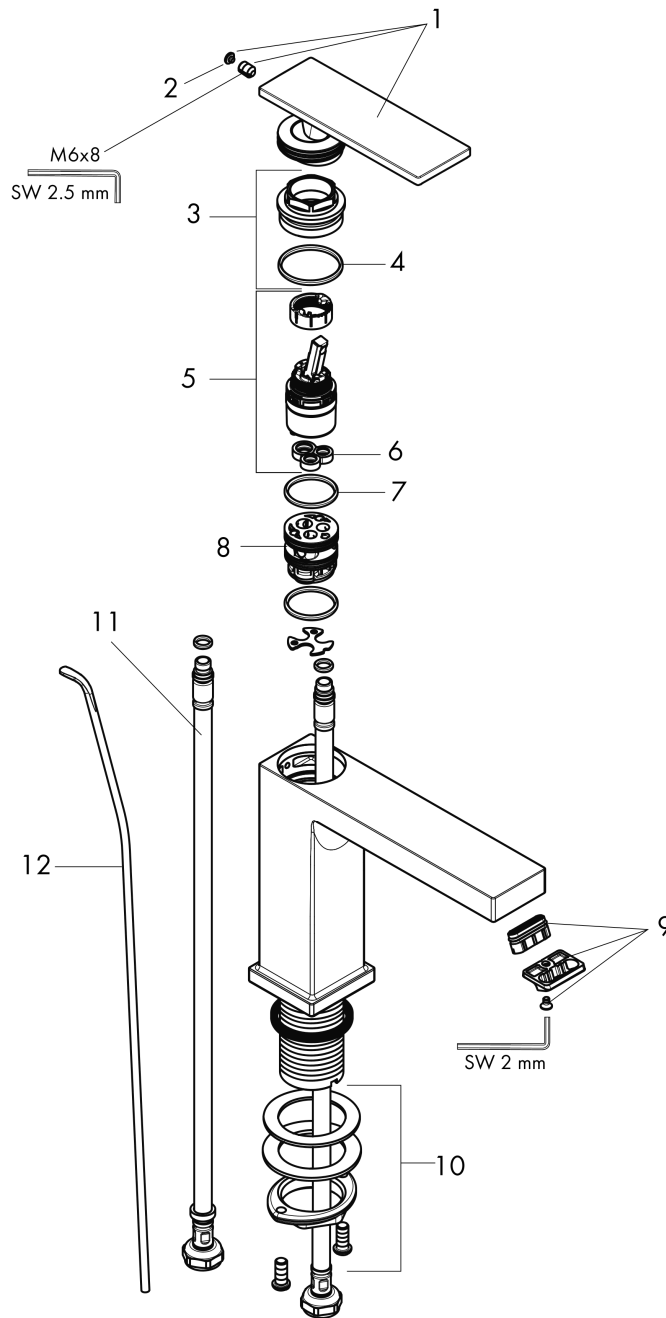

**Tecturis E**  
**Single-Hole Faucet 80 with Pop-Up Drain, 1.2 GPM**  
 Finish: **Chrome** Part no. : **73002001**

**Description**

**Features**

- Consists of: single-hole lavatory faucet, drain valve set
- Spout height: 90 mm
- Handle design: lever handle
- Spray pattern: WaterfallStream
- Maximum flow rate (at 3 bar): 4.5 l/min
- Ceramic cartridge

**Item details**

List Price \$ 270.00

**Technology**

**Design awards**

**Compliance / Sustainability**

**Product image**

**Scale drawing**

**Tecturis E**  
**Single-Hole Faucet 80 with Pop-Up Drain, 1.2 GPM**  
 Finish: **Chrome** Part no. : **73002001**

Exploded drawing

Year of production: >02/24

**Tecturis E**  
**Single-Hole Faucet 80 with Pop-Up Drain, 1.2 GPM**  
 Finish: **Chrome** Part no. : **73002001**

**Spare parts list**

Year of production: >02/24

Pos.	Description	Part no.	Price	PU
1	handle	94992000	-	1
2	screw cover	93983000	-	1
3	nut	94092000	-	1
4	O-ring 29x2	98391000	-	1
5	cartridge, assy	93760000	-	1
6	seal	93383000	-	1
7	O-ring 25x1,5	98146000	-	1
8	adapter for cartridge	98866000	-	1
9	aerator cpl.	94994000	-	1
10	fixing set (Ø 32)	13961000	-	1
11	connection hose 23½" M8x0,75 3/8"	98600001	-	1
12	pull rod	96657000	-	1
a	pop up waste	88509000	-	1
b	O-ring 23x2	98398000	-	1